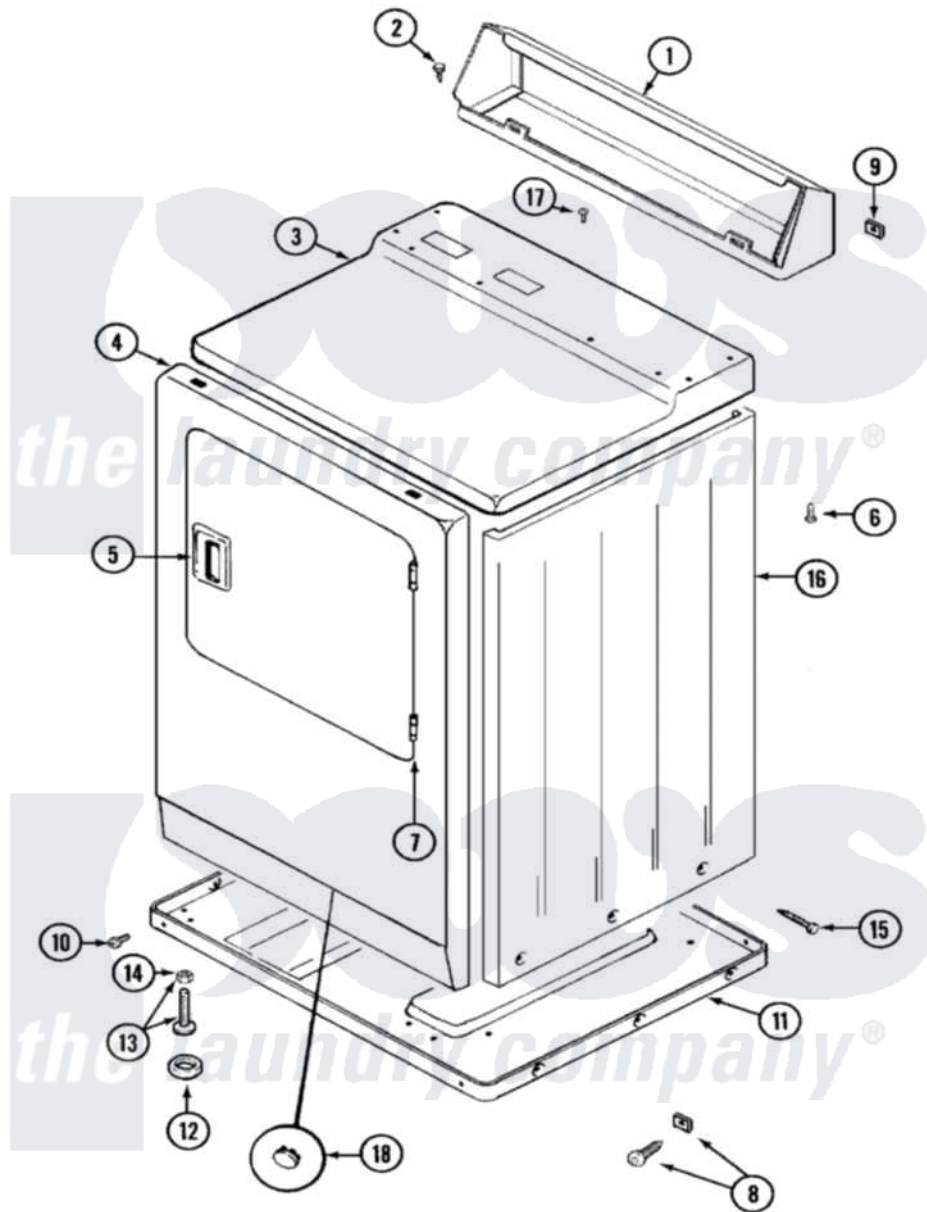

Maytag LDE9814ACL 01 - CABINET-FRONT

Maytag [Residential Maytag LDE9814ACL Dryer Parts](#) Parts Diagram 01 - CABINET-FRONT
 Click on the part number to view part

Item	Original Part Number	Replaced By	Status	Part Description
1	305193L			Console
2	216423	3370225		Screw
3	33001166		Not Available	COVER, TOP (ALM)---NA
4	33001221	22001817		Sheet, Sound Damper
"	33001258	33001242		Panel, Front
5	33001254	37001047		Handle, Door
6	214354			Screw, Top Cover To Cabnt.
7	33001230			Hinge, Door
8	204439			Screw And Fstner Assembly
9	215075			Fastener, Control Panel To Console
10	Y313561			Screw---NA
"	Y310632	1163839		Screw
11	Y303361		Not Available	BASE ASSY. (UPPER & LOWER)
12	Y314137			Foot, Rubber
13	Y305086			Adjustable Leg And Nut

14	Y052740	62739	Nut, Lock
15	213007		Xfor Cabinet See Cabinet, Back
16	33001160		Not Available
17	210186	3370225	Screw
18	33001168		Not Available
			PLUG, SIGHT HOLE (ALM)