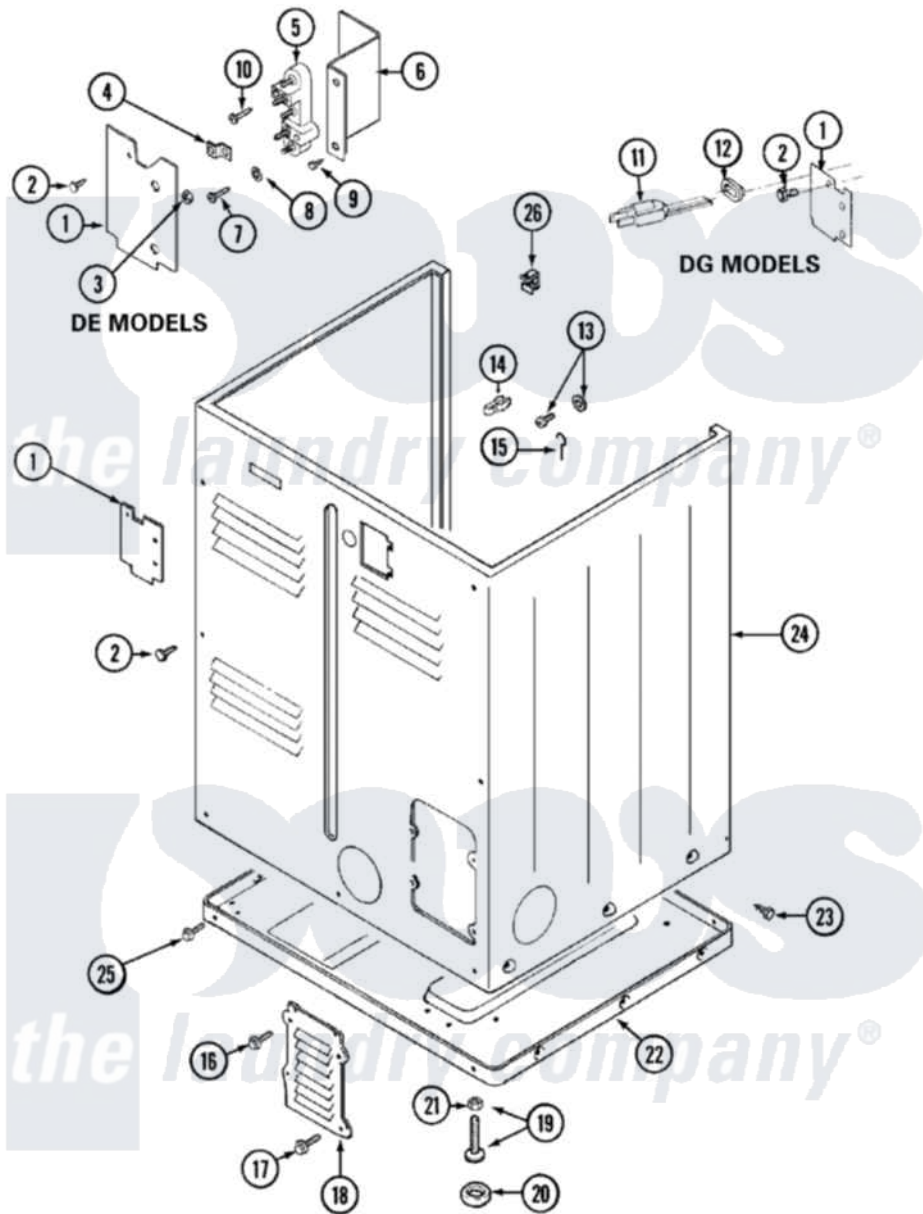

# Maytag LDE9814ACL 02 - CABINET-REAR

Maytag [Residential Maytag LDE9814ACL Dryer Parts](#) Parts Diagram 02 - CABINET-REAR  
 Click on the part number to view part

Item	Original Part Number	Replaced By	Status	Part Description
1	Y312905		Not Available	COVER, TERMINAL
2	<a href="#">Y313561</a>			Screw----NA
3	311484	<a href="#">112432</a>		Nut
4	<a href="#">Y312184</a>			Strap, Grounding
5	<a href="#">400008</a>			Block, Terminal
6	<a href="#">Y312904</a>			Bracket, Terminal Block
7	Y312209	<a href="#">W10001200</a>		Screw
8	<a href="#">Y311270</a>			Washer, Terminal Block
9	Y310632	<a href="#">1163839</a>		Screw
10	<a href="#">33001245</a>			Screw----NA
13	303846	<a href="#">22003781</a>		Screw, Ground Strap
14	<a href="#">301548</a>			Clamp, Ground Wire
15	<a href="#">204807</a>			Ground Wire, Supp. Plte To Top Cover
16	<a href="#">Y313559</a>			Screw
17	211294	<a href="#">90767</a>		Screw, 8A X 3/8 HeX Washer Head Tapping

18	Y312951	Not Available	ACCESS COVER, BACK
19	<a href="#">Y305086</a>		Adjustable Leg And Nut
20	<a href="#">Y314137</a>		Foot, Rubber
21	Y052740	<a href="#">62739</a>	Nut, Lock
22	Y303361	Not Available	BASE ASSY. (UPPER & LOWER)
23	<a href="#">213007</a>		Xfor Cabinet See Cabinet, Back
24	33001160	Not Available	CABINET (ALM)
25	Y310632	<a href="#">1163839</a>	Screw
"	<a href="#">Y313561</a>		Screw----NA