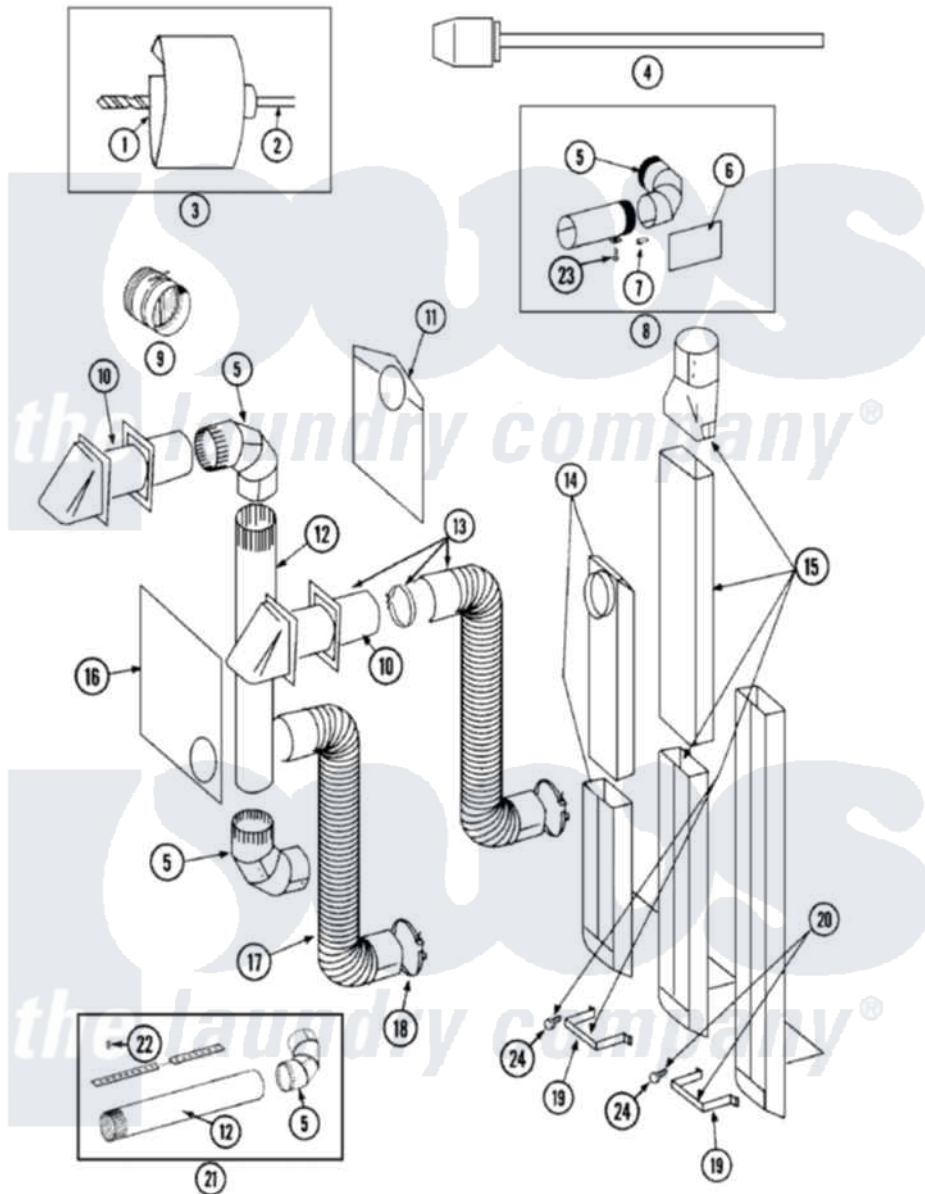

Maytag LDE9814ACL 05 - DUCTING

Maytag [Residential Maytag LDE9814ACL Dryer Parts](#) Parts Diagram 05 - DUCTING
 Click on the part number to view part

Item	Original Part Number	Replaced By	Status	Part Description
1	038179		Not Available	BLADE, SAW
2	038180		Not Available	REPLACEMENT DRILL
3	038766		Not Available	HOLE SAW W/DRILL BIT
4	038767			Extension Chuck, Drill
5	Y059131			Elbow, Venting
6	312302			Insulation, Exhaust Duct Kit
7	213323			Fastener, Exhaust Duct Kit
8	Y304652			Exhaust Duct Kit
9	059146		Not Available	DAMPER, BACK DRAFT
10	Y059129	4396007RW		Vent Hood
11	311353		Not Available	BAG, LINT (DACRON)
12	Y059130			Pipe, Venting
13	Y059143			Flexible Vent Kit
14	Y059135			Vent Duct Assembly
15	059144		Not Available	RECTANGULAR VENT KIT
16	Y059134			PLATE, ALUM. WINDOW (15``X20``)

17	Y304353	4396010RP	6ft Scvent
18	Y304630		Clamp, Flexible Duct
19	313272		Bracket, Exhaust Deflector
20	303736	Not Available	EXHAUST DEFLECTOR KIT
21	306399	Not Available	EXHAUST DEFLECTOR KIT
22	Y251119	3177991	Screw
23	211294	90767	Screw, 8A X 3/8 HeX Washer Head Tapping
24	211294	90767	Screw, 8A X 3/8 HeX Washer Head Tapping