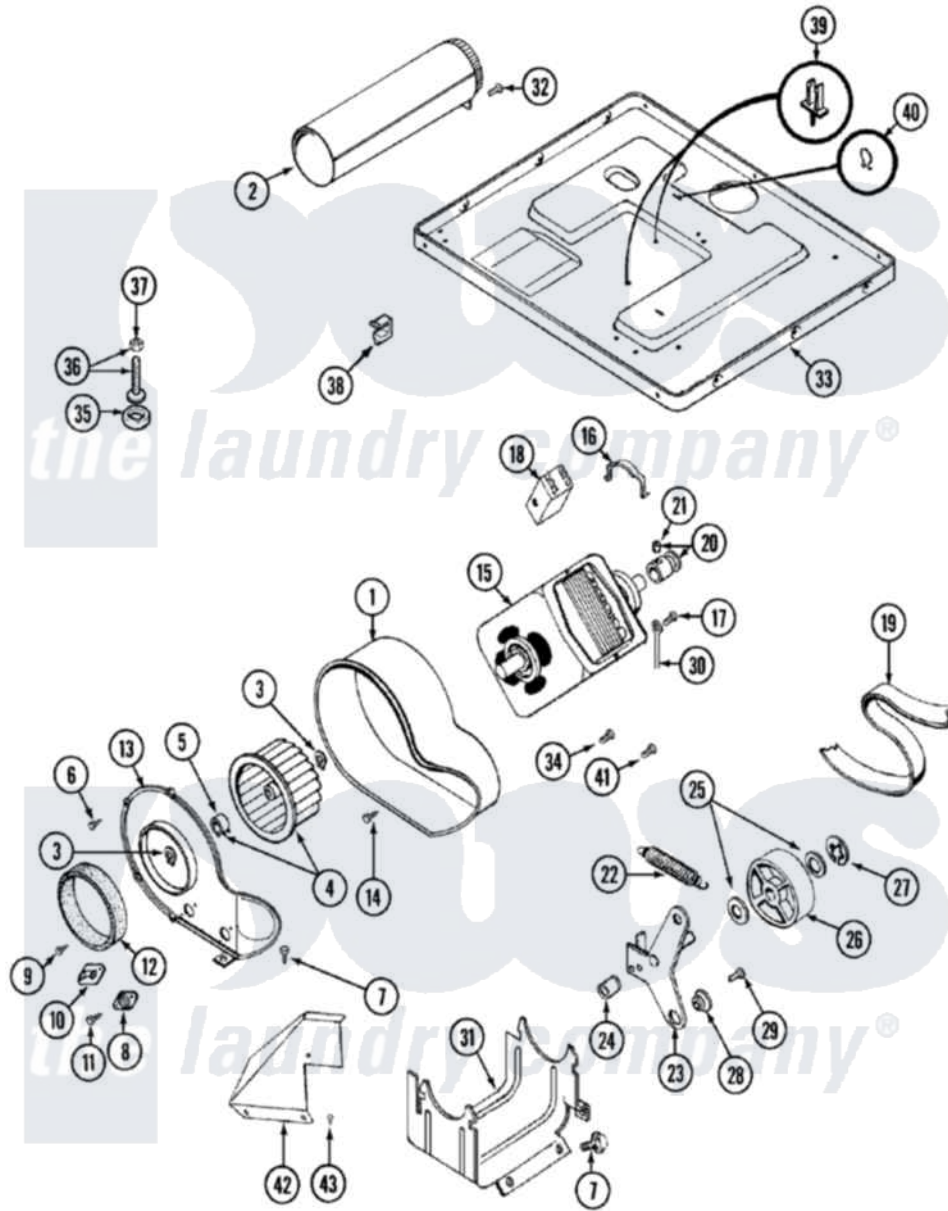

Maytag LDE9814ACL 07 - MOTOR DRIVE

Maytag [Residential Maytag LDE9814ACL Dryer Parts](#) Parts Diagram 07 - MOTOR DRIVE
 Click on the part number to view part

| Item | Original Part Number | Replaced By | Status | Part Description |
|------|-------------------------|---------------------------|--------|---|
| 1 | Y312893 | | | Housing, Blower |
| 2 | Y303442 | | | EXHAUST DUCT ASSEMBLY |
| 3 | 410233 | 9703438 | | Ring-Retrn |
| 4 | Y303836 | | | Blower Wheel Assembly And Clamp |
| 5 | 312967 | | | Clamp, Blower Housing |
| 6 | Y312961 | W10116751 | | Screw |
| 7 | Y313561 | | | Screw----NA |
| 8 | 306911 | | | Thermostat, Multi-Temp |
| 9 | 211294 | 90767 | | Screw, 8A X 3/8 HeX Washer Head Tapping |
| 10 | 306604 | | | Cut-Off, Thermal Part Not Used |
| 11 | 314848 | W10116760 | | Screw |
| 12 | Y312901 | | | Seal, Housing Cover |
| 13 | 314846 | | | Cover, Blower Housing |
| 14 | Y310632 | 1163839 | | Screw |