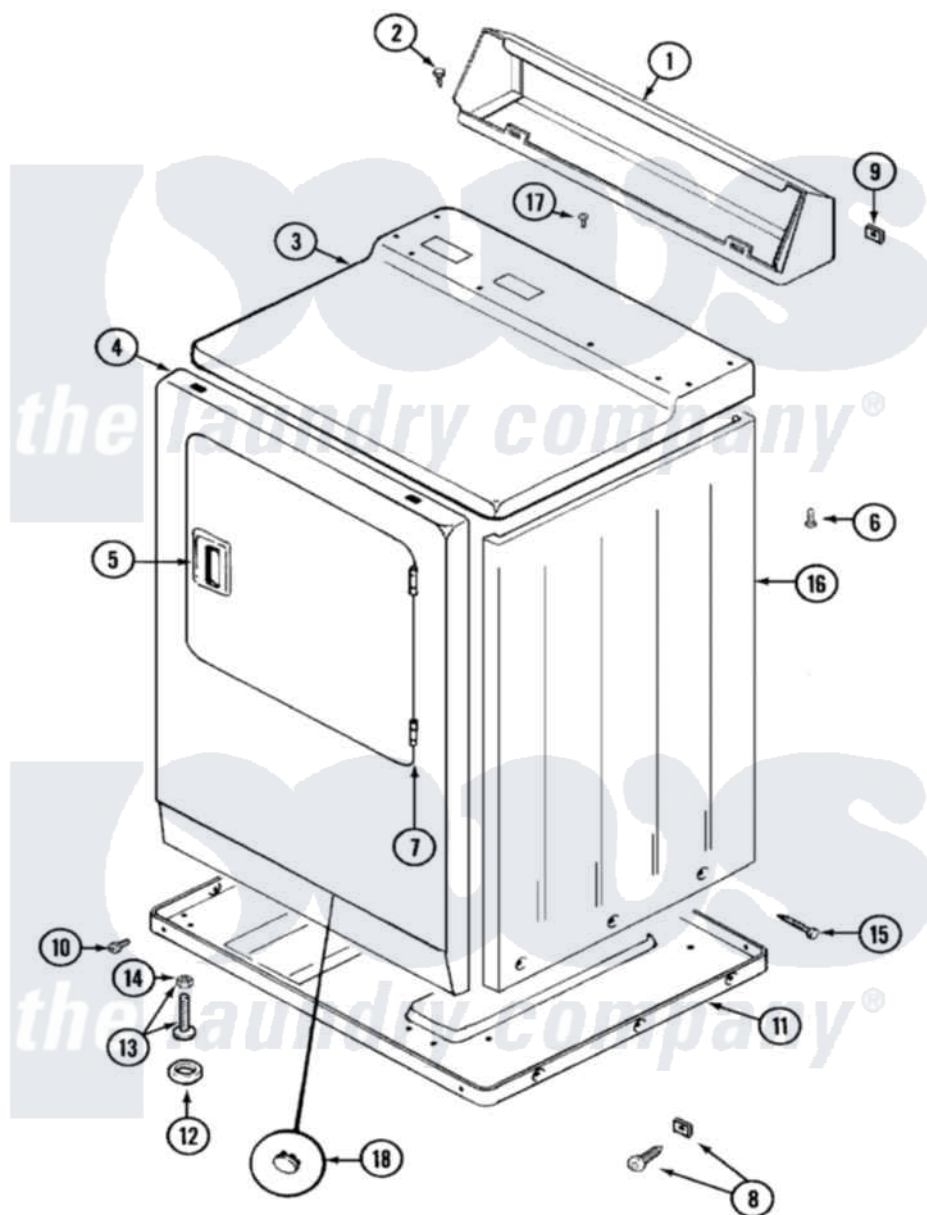

Maytag LDE9814ACM 01 - CABINET-FRONT (LDE9814ACM & LDG9814AAM)

Maytag Residential Maytag LDE9814ACM Dryer Parts Parts Diagram 01 - CABINET-FRONT (LDE9814ACM & LDG9814AAM)

Click on the part number to view part

Item	Original Part Number	Replaced By	Status	Part Description
1	305193L			Console
2	216423	3370225		Screw
3	33001166		Not Available	COVER, TOP (ALM)---NA
4	33001221	22001817		Sheet, Sound Damper
"	33001258	33001242		Panel, Front
5	33001254	37001047		Handle, Door
6	214354			Screw, Top Cover To Cabnt.
7	33001230			Hinge, Door
8	204439			Screw And Fstner Assembly
9	215075			Fastener, Control Panel To Console
10	Y313561			Screw---NA
"	Y310632	1163839		Screw
11	Y303361		Not Available	BASE ASSY. (UPPER & LOWER)

12	Y314137		Foot, Rubber
13	Y305086		Adjustable Leg And Nut
14	Y052740	62739	Nut, Lock
15	213007		Xfor Cabinet See Cabinet, Back
16	33001160	Not Available	CABINET (ALM)
17	210186	3370225	Screw
18	33001168	Not Available	PLUG, SIGHT HOLE (ALM)