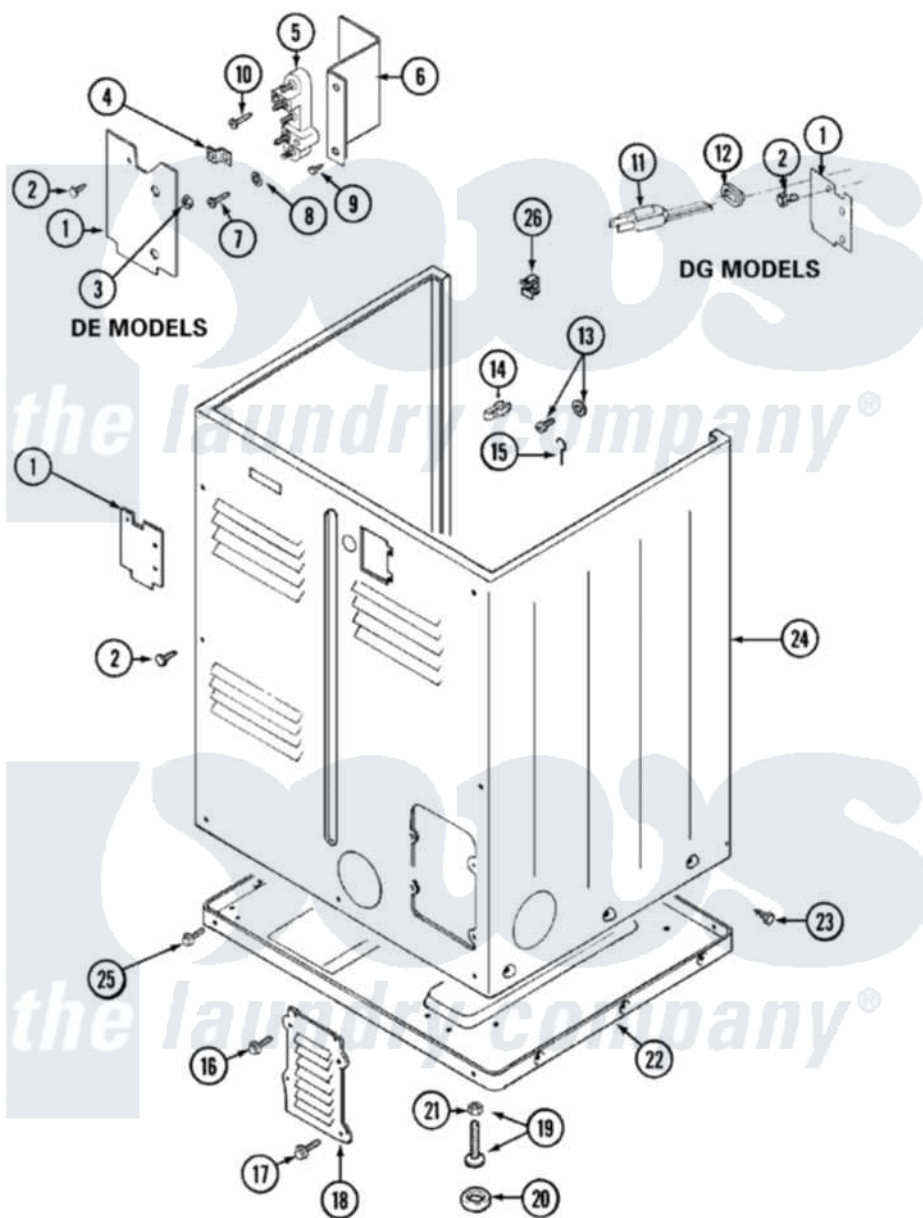

Maytag LDE9814ACM 02 - CABINET-REAR (LDE9814ACM & LDG9814AAM)

Maytag Residential Maytag LDE9814ACM Dryer Parts Parts Diagram 02 - CABINET-REAR (LDE9814ACM & LDG9814AAM)

[Click on the part number to view part](#)

Item	Original Part Number	Replaced By	Status	Part Description
1	Y312905		Not Available	COVER, TERMINAL
2	Y313561			Screw---NA
3	311484	112432		Nut
4	Y312184			Strap, Grounding
5	400008			Block, Terminal
6	Y312904			Bracket, Terminal Block
7	Y312209	W10001200		Screw
8	Y311270			Washer, Terminal Block
9	Y310632	1163839		Screw
10	33001245			Screw---NA
13	303846	22003781		Screw, Ground Strap
14	301548			Clamp, Ground Wire
15	204807			Ground Wire, Supp. Plte To Top Cover
16	Y313559			Screw

17	211294	90767	Screw, 8A X 3/8 HeX Washer Head Tapping
18	Y312951	Not Available	ACCESS COVER, BACK
19	Y305086		Adjustable Leg And Nut
20	Y314137		Foot, Rubber
21	Y052740	62739	Nut, Lock
22	Y303361	Not Available	BASE ASSY. (UPPER & LOWER)
23	213007		Xfor Cabinet See Cabinet, Back
24	33001160	Not Available	CABINET (ALM)
25	Y310632	1163839	Screw
"	Y313561		Screw----NA