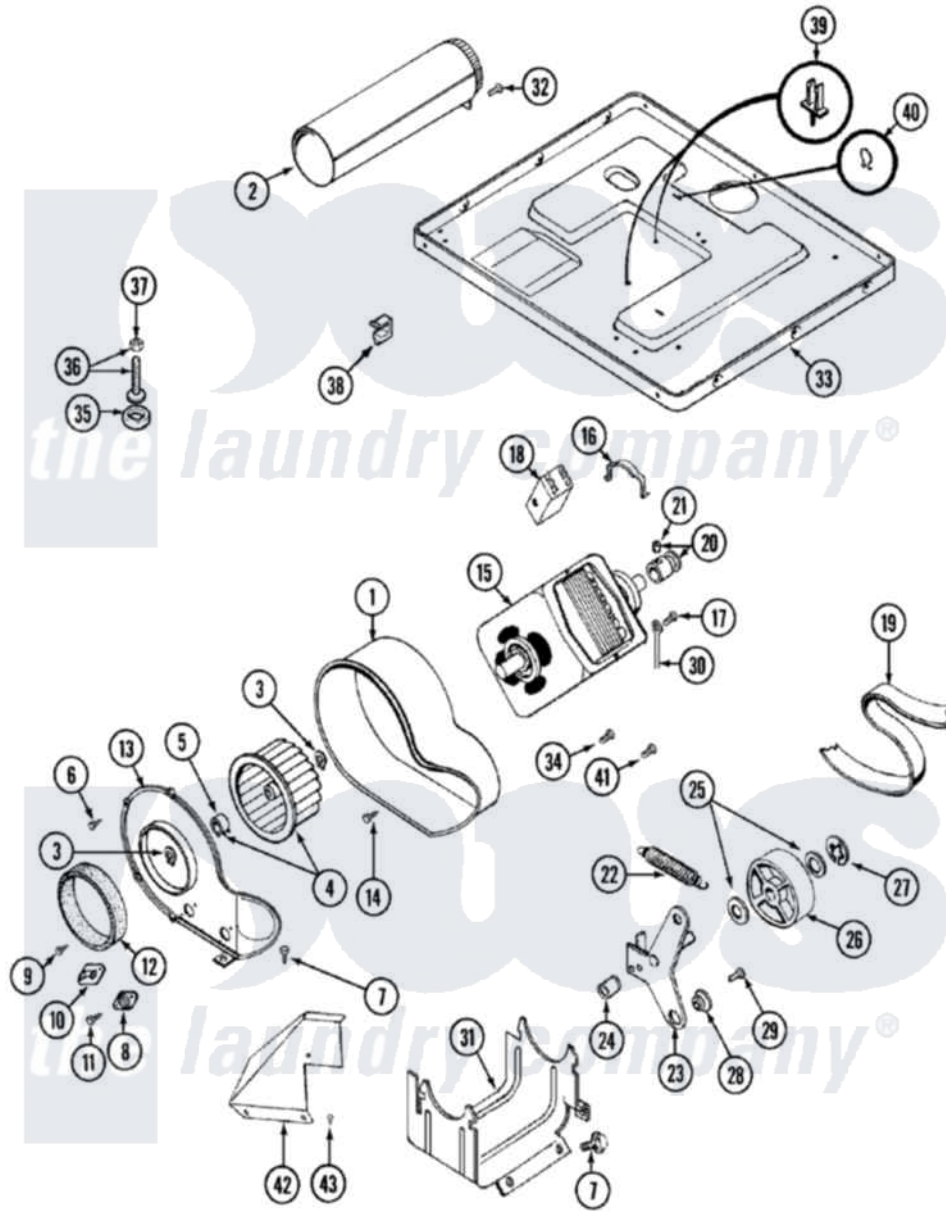

Maytag LDE9814ACM 06 - MOTOR DRIVE (LDE9814ACM & LDG9814AAM)

Maytag [Residential Maytag LDE9814ACM Dryer Parts](#) Parts Diagram 06 - MOTOR DRIVE (LDE9814ACM & LDG9814AAM)

[Click on the part number to view part](#)

Item	Original Part Number	Replaced By	Status	Part Description
1	Y312893			Housing, Blower
2	Y303442			EXHAUST DUCT ASSEMBLY
3	410233	9703438		Ring-Retrn
4	Y303836			Blower Wheel Assembly And Clamp
5	312967			Clamp, Blower Housing
6	Y312961	W10116751		Screw
7	Y313561			Screw---NA
8	306911			Thermostat, Multi-Temp
9	211294	90767		Screw, 8A X 3/8 HeX Washer Head Tapping
10	306604			Cut-Off, Thermal Part Not Used
11	314848	W10116760		Screw
12	Y312901			Seal, Housing Cover
13	314846			Cover, Blower Housing
14	Y310632	1163839		Screw

15	Y303358	W10410999	Motor-Drive
16	Y015825		Clip, Motor To Motor Support
17	910343	488234	Screw 8-32 X 1/4
18	Y303877	Not Available	SWITCH, MOTOR EXTERNAL START No.303358-2, No.303358-4, 303358-7
"	Y303879		Switch, Motor External Start
"	306207	Not Available	(PROD. No.303358-8 & No.303358-9)
19	Y312959		Poly "V" Belt For Tumbler
20	Y305185	6-3051850	Pulley- MO
21	Y053241		Set Screw, Motor Pulley
22	Y303945		IDLER SPRING ASSY. W/PLUG
23	Y303363	6-3033630	Idler Arm
24	Y313582	W10116756	Spacer
25	Y312527		Washer, Idler Shaft
26	Y303705	6-3037050	Pulley- ID
27	312958	354987	Ring, Retaining
28	Y312894	315772	Sleeve, Idler Arm
29	Y014874		Screw, Idler Arm And Sleeve
30	901220		Ground Wire
31	312897	Not Available	SUPPORT, MOTOR
32	Y310632	1163839	Screw
33	Y305084		Base Assembly
34	211294	90767	Screw, 8A X 3/8 HeX Washer Head Tapping
35	Y314137		Foot, Rubber
36	Y305086		Adjustable Leg And Nut
37	Y052740	62739	Nut, Lock
38	Y310376		Clip, Door Switch Harness
39	315471	22003298	Retainer, Wire
40	410490		Spring, Retainer Wire Harness
41	Y312961	W10116751	Screw