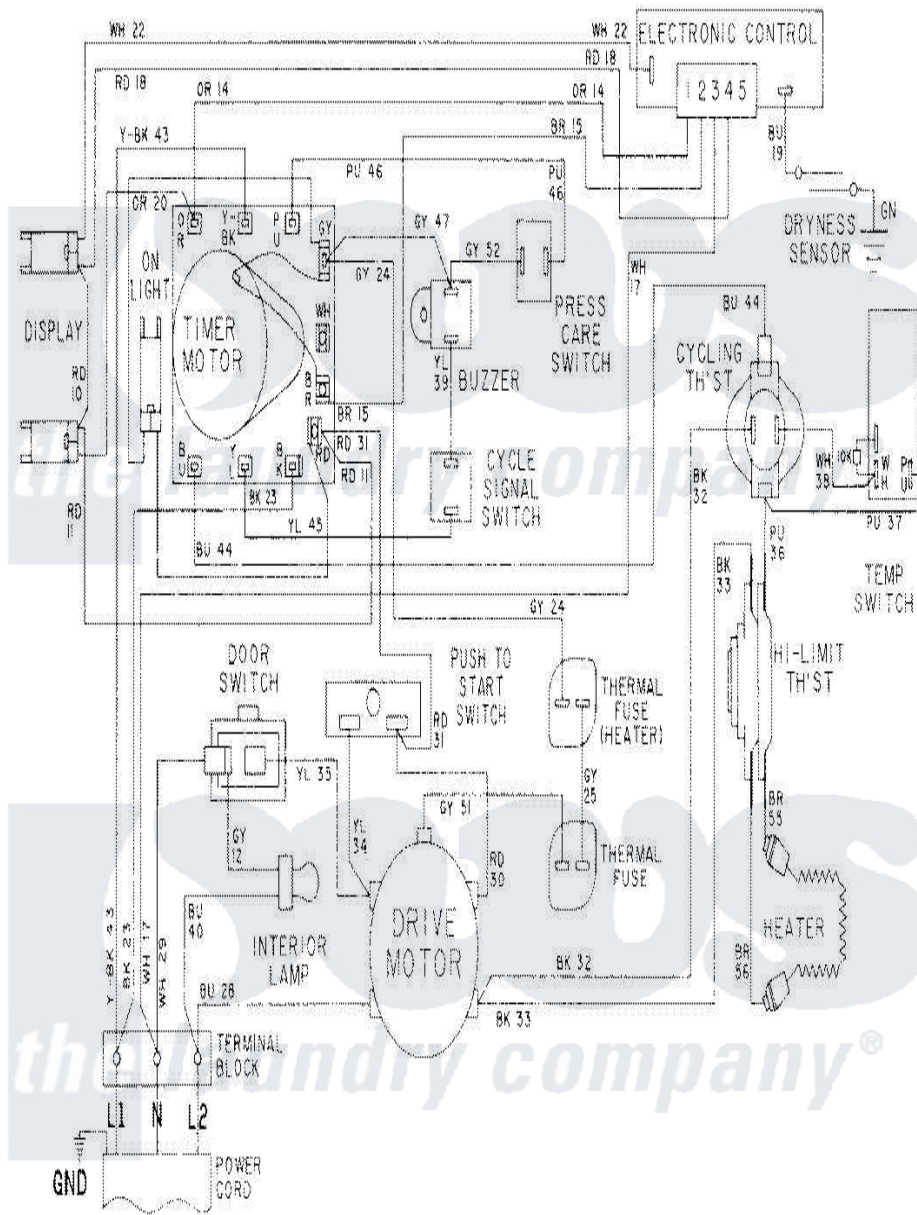

Maytag LDE9814ADE 09 - WIRING INFORMATION-LDE9814ADE

Maytag Residential Maytag LDE9814ADE Dryer Parts Parts Diagram 09 - WIRING INFORMATION-LDE9814ADE
 Click on the part number to view part

Item	Original Part Number	Replaced By	Status	Part Description
NI	15001624		Not Available	WIRING INFORMATION
"	15001608		Not Available	WIRING INFORMATION
"	15001065		Not Available	WIRING INFORMATION