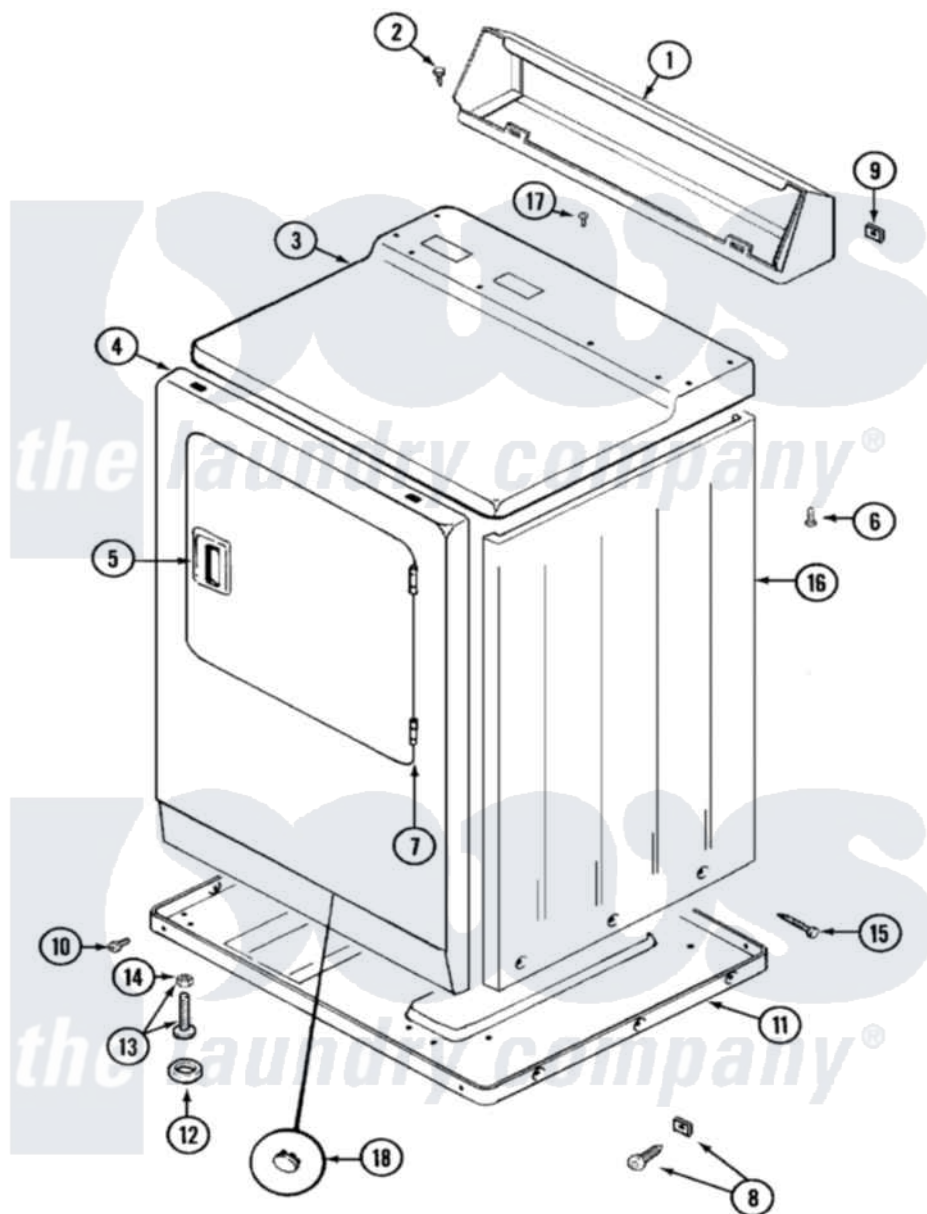

Maytag LDE9824ACE 01 - CABINET-FRONT

Maytag Residential Maytag LDE9824ACE Dryer Parts Parts Diagram 01 - CABINET-FRONT
 Click on the part number to view part

Item	Original Part Number	Replaced By	Status	Part Description
1	Y305193			Console
2	216423	3370225		Screw
3	33001165			Top Cover Assembly
4	33001221	22001817		Sheet, Sound Damper
"	33001242			Panel, Front
5	33001241			Handle, Door
6	214354			Screw, Top Cover To Cabnt.
7	33001230			Hinge, Door
8	204439			Screw And Fstner Assembly
9	215075			Fastener, Control Panel To Console
10	Y313561			Screw----NA
"	Y310632	1163839		Screw
11	Y303361		Not Available	BASE ASSY. (UPPER & LOWER)
12	Y314137			Foot, Rubber
13	Y305086			Adjustable Leg And Nut

14	Y052740	62739	Nut, Lock
15	213007		Xfor Cabinet See Cabinet, Back
16	33001159	33001327	Cabinet
17	210186	3370225	Screw
18	33001132	33002342	Plug, Sifht Hole