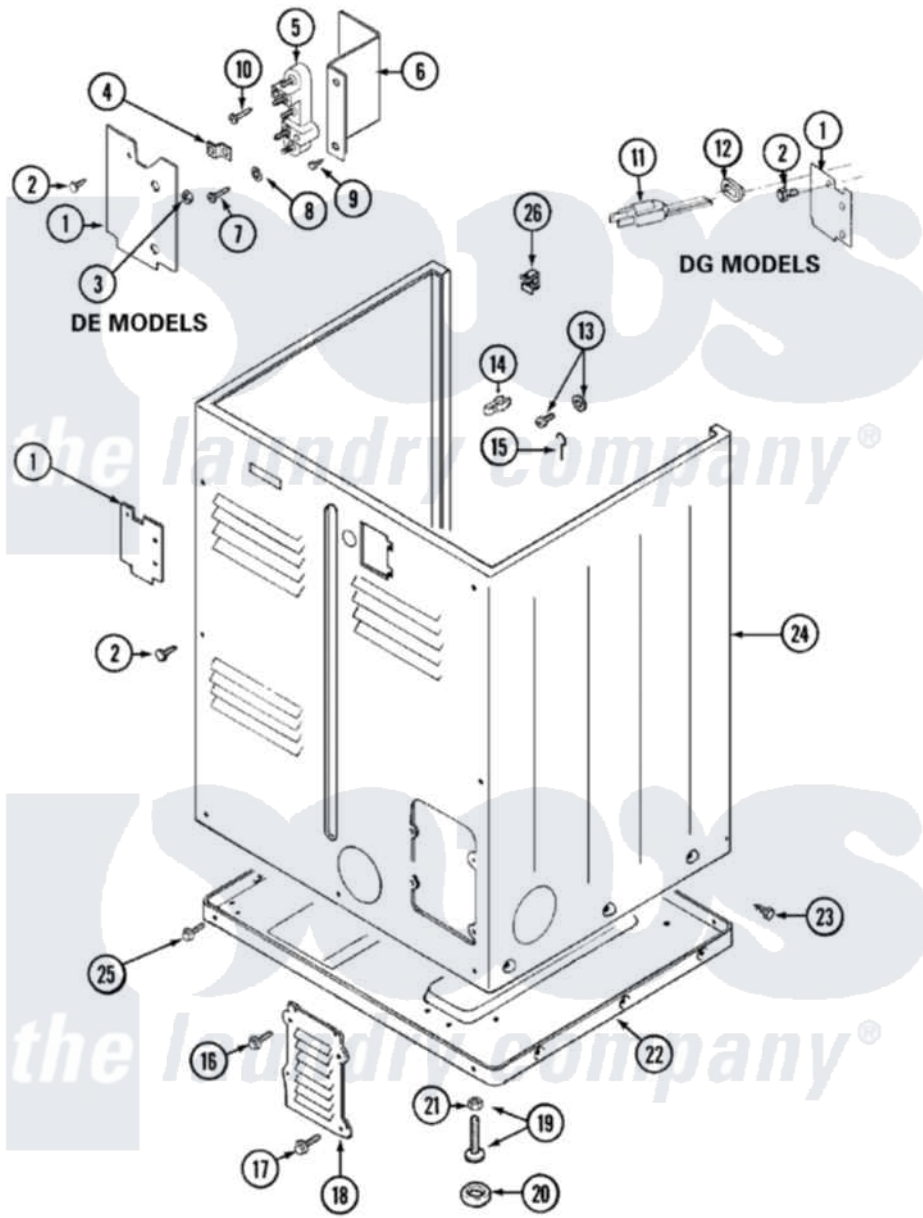

Maytag LDE9824ACE 02 - CABINET-REAR

Maytag [Residential Maytag LDE9824ACE Dryer Parts](#) Parts Diagram 02 - CABINET-REAR
 Click on the part number to view part

Item	Original Part Number	Replaced By	Status	Part Description
1	Y312905		Not Available	COVER, TERMINAL
2	Y313561			Screw----NA
3	311484	112432		Nut
4	Y312184			Strap, Grounding
5	400008			Block, Terminal
6	Y312904			Bracket, Terminal Block
7	Y312209	W10001200		Screw
8	Y311270			Washer, Terminal Block
9	Y310632	1163839		Screw
10	33001245			Screw----NA
13	303846	22003781		Screw, Ground Strap
14	301548			Clamp, Ground Wire
15	204807			Ground Wire, Supp. Plte To Top Cover
16	Y313559			Screw
17	211294	90767		Screw, 8A X 3/8 HeX Washer Head Tapping

18	Y312951	Not Available	ACCESS COVER, BACK
19	Y305086		Adjustable Leg And Nut
20	Y314137		Foot, Rubber
21	Y052740	62739	Nut, Lock
22	Y303361	Not Available	BASE ASSY. (UPPER & LOWER)
23	213007		Xfor Cabinet See Cabinet, Back
24	33001159	33001327	Cabinet
25	Y310632	1163839	Screw
"	Y313561		Screw----NA