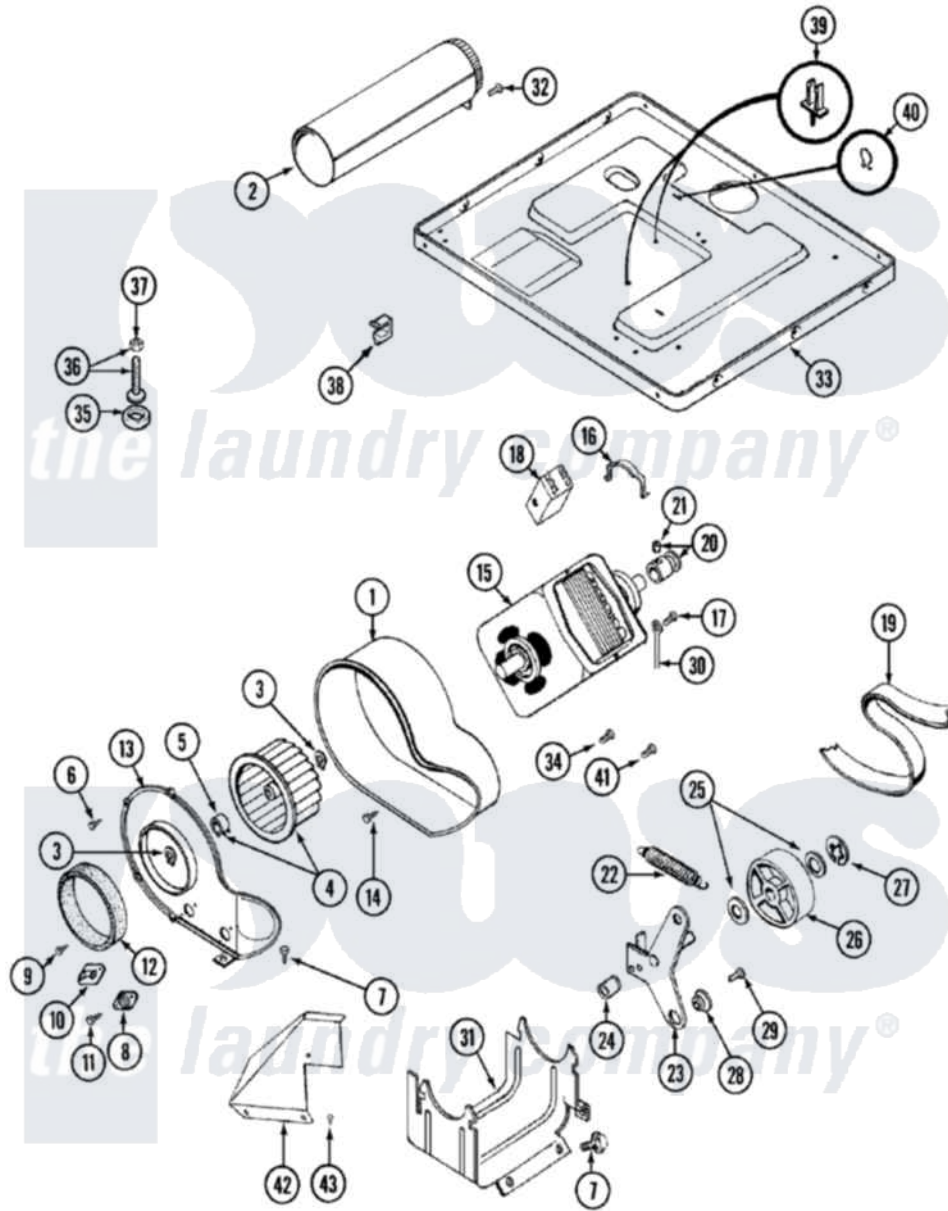

# Maytag LDE9824ACE 06 - MOTOR DRIVE

Maytag [Residential Maytag LDE9824ACE Dryer Parts](#) Parts Diagram 06 - MOTOR DRIVE  
 Click on the part number to view part

Item	Original Part Number	Replaced By	Status	Part Description
1	<a href="#">Y312893</a>			Housing, Blower
2	Y303442			EXHAUST DUCT ASSEMBLY
3	410233	<a href="#">9703438</a>		Ring-Retrn
4	<a href="#">Y303836</a>			Blower Wheel Assembly And Clamp
5	<a href="#">312967</a>			Clamp, Blower Housing
6	Y312961	<a href="#">W10116751</a>		Screw
7	<a href="#">Y313561</a>			Screw----NA
8	<a href="#">306911</a>			Thermostat, Multi-Temp
9	211294	<a href="#">90767</a>		Screw, 8A X 3/8 HeX Washer Head Tapping
10	<a href="#">306604</a>			Cut-Off, Thermal Part Not Used
11	314848	<a href="#">W10116760</a>		Screw
12	<a href="#">Y312901</a>			Seal, Housing Cover
13	<a href="#">314846</a>			Cover, Blower Housing
14	Y310632	<a href="#">1163839</a>		Screw