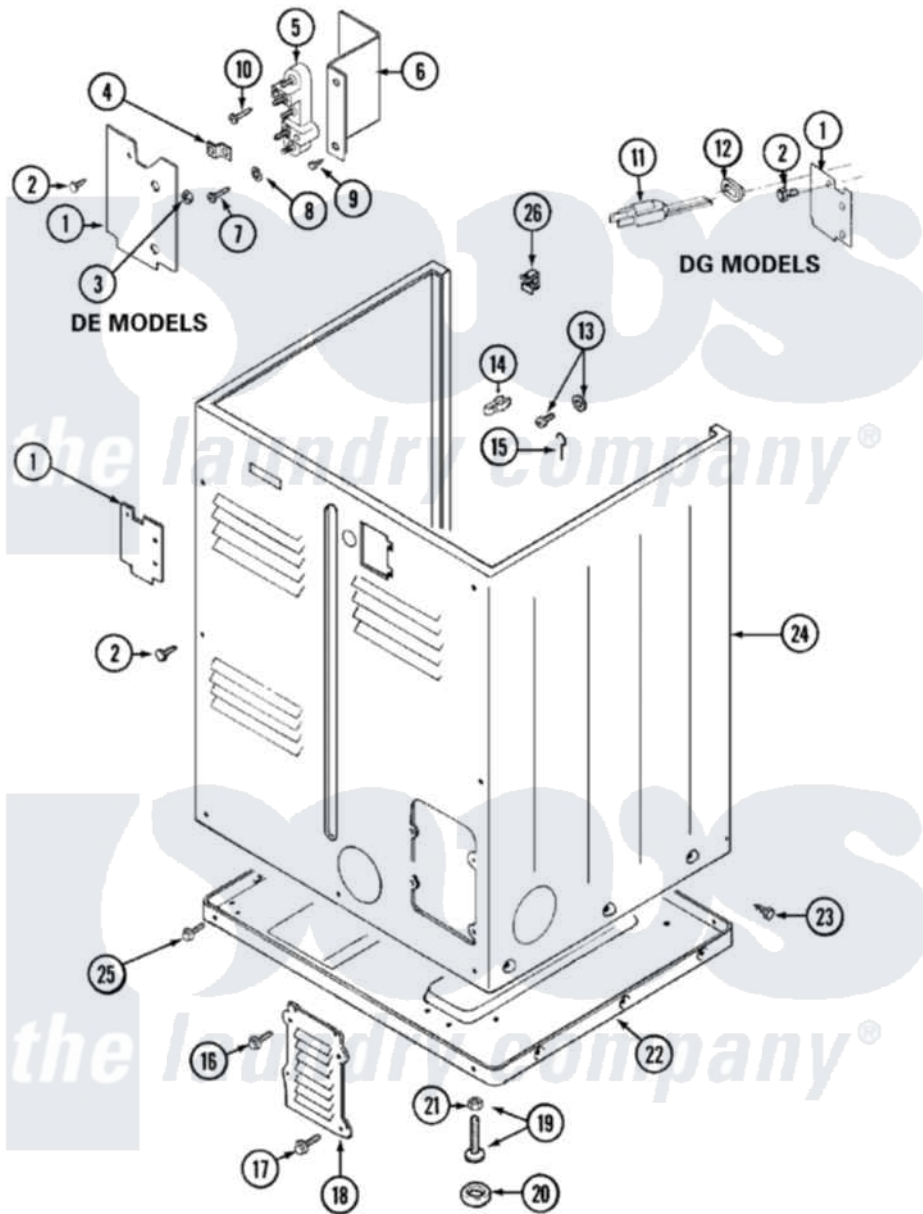

Maytag LDE9824ACL 02 - CABINET-REAR

Maytag [Residential Maytag LDE9824ACL Dryer Parts](#) Parts Diagram 02 - CABINET-REAR
 Click on the part number to view part

Item	Original Part Number	Replaced By	Status	Part Description
1	Y312905		Not Available	COVER, TERMINAL
2	Y313561			Screw----NA
3	311484	112432		Nut
4	Y312184			Strap, Grounding
5	400008			Block, Terminal
6	Y312904			Bracket, Terminal Block
7	Y312209	W10001200		Screw
8	Y311270			Washer, Terminal Block
9	Y310632	1163839		Screw
10	33001245			Screw----NA
13	303846	22003781		Screw, Ground Strap
14	301548			Clamp, Ground Wire
15	204807			Ground Wire, Supp. Plte To Top Cover
16	Y313559			Screw
17	211294	90767		Screw, 8A X 3/8 HeX Washer Head Tapping

18	Y312951	Not Available	ACCESS COVER, BACK
19	Y305086		Adjustable Leg And Nut
20	Y314137		Foot, Rubber
21	Y052740	62739	Nut, Lock
22	Y303361	Not Available	BASE ASSY. (UPPER & LOWER)
23	213007		Xfor Cabinet See Cabinet, Back
24	33001160	Not Available	CABINET (ALM)
25	Y310632	1163839	Screw
"	Y313561		Screw----NA