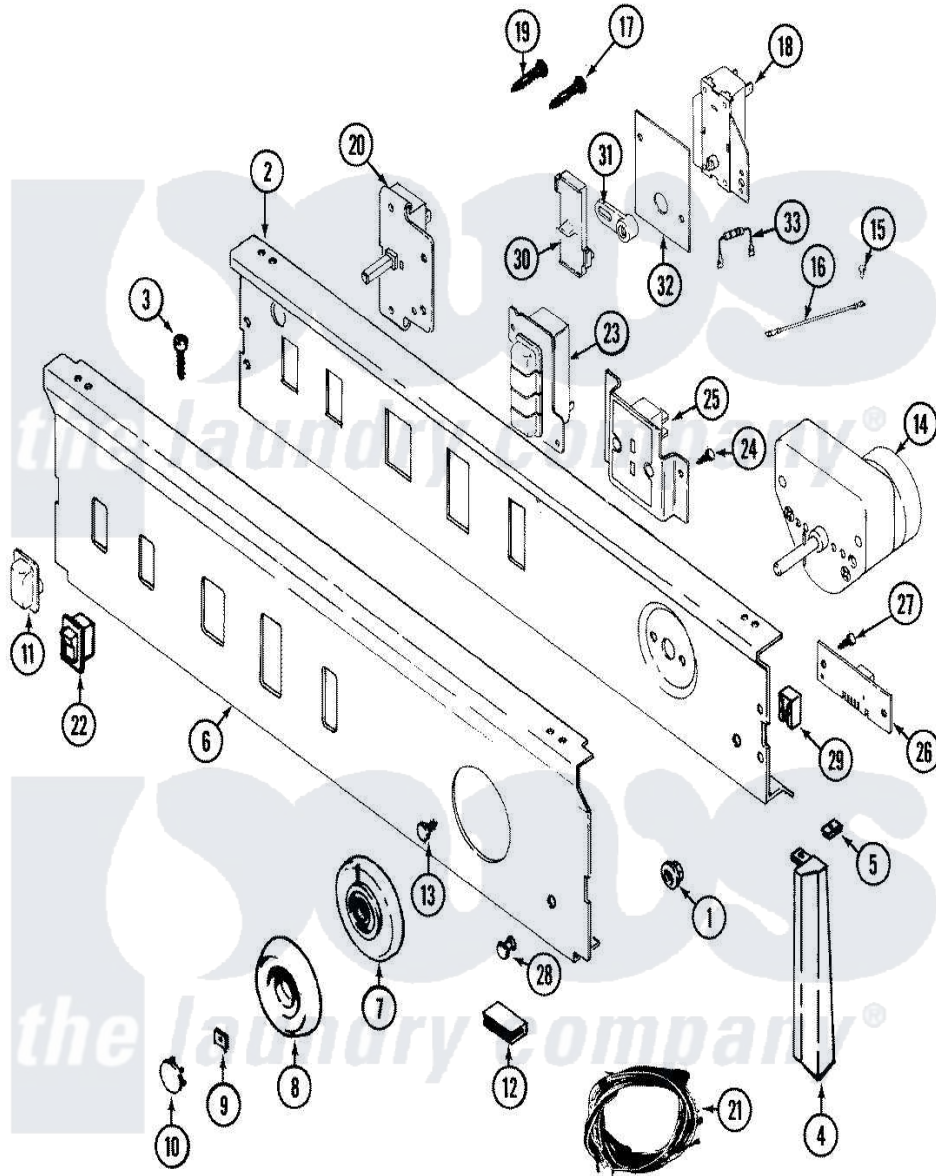

Maytag LDE9824ACL 03 - CONTROL PANEL

Maytag Residential Maytag LDE9824ACL Dryer Parts Parts Diagram 03 - CONTROL PANEL
 Click on the part number to view part

Item	Original Part Number	Replaced By	Status	Part Description
1	214872			Palnut, End Cap Note: Nut, Lamp Holder
2	33001265			Plate, Support
3	314728	210932		Screw, No.8 X 9/16 Ctsk Note: Screw, Inlet Duct
4	22001290			End Cap, Control Panel
"	22001288			End Cap, Control Panel
5	214894			Fastener, End Cap
6	33001101			Panel, Control
7	33001182		Not Available	SKIRT, TIMER DIAL (BLK)
8	315041			Knob, Timer
9	312273			Nut, Control Knob
10	216193		Not Available	CAP, TIMER KNOB (BLK)
11	33001186		Not Available	BUTTON (BLK)
12	214897			Pad, Control Panel
13	315317	488234		Screw 8-32 X 1/4
14	33001035			Timer

15	210186	3370225		Screw
16	204807			Ground Wire, Supp. Plte To Top Cover
17	315317	488234		Screw 8-32 X 1/4
18	308719		Not Available	BUZZER, ADJUSTABLE
19	315317	488234		Screw 8-32 X 1/4
20	33001232		Not Available	SWITCH, PUSH TO START
21	33001539			Harness, Wire
"	33001136			Wire Harness, Main
"	33001343			Wire Harness, Main
22	22001134	22001135		Switch, Rocker
23	33001213		Not Available	SWITCH, PUSH BUTTON (4 POSITIO
24	315317	488234		Screw 8-32 X 1/4
25	33001047			Display, Dryness Assembly
"	33001046			Display, Dryness Assembly
26	33001212			Board, Control-Moisture Sensor
27	315317	488234		Screw 8-32 X 1/4
28	22001215	7730P011-60		Lens, Indicator Light
29	33001224			Light, Indicator
30	33001038		Not Available	PAD, SLIDE
"	33001180			Slide, Buzzer
31	33001039			Arm, Pivot
32	315562		Not Available	BRACKET, ADJ. BUZZER
33	33001104			Resistor