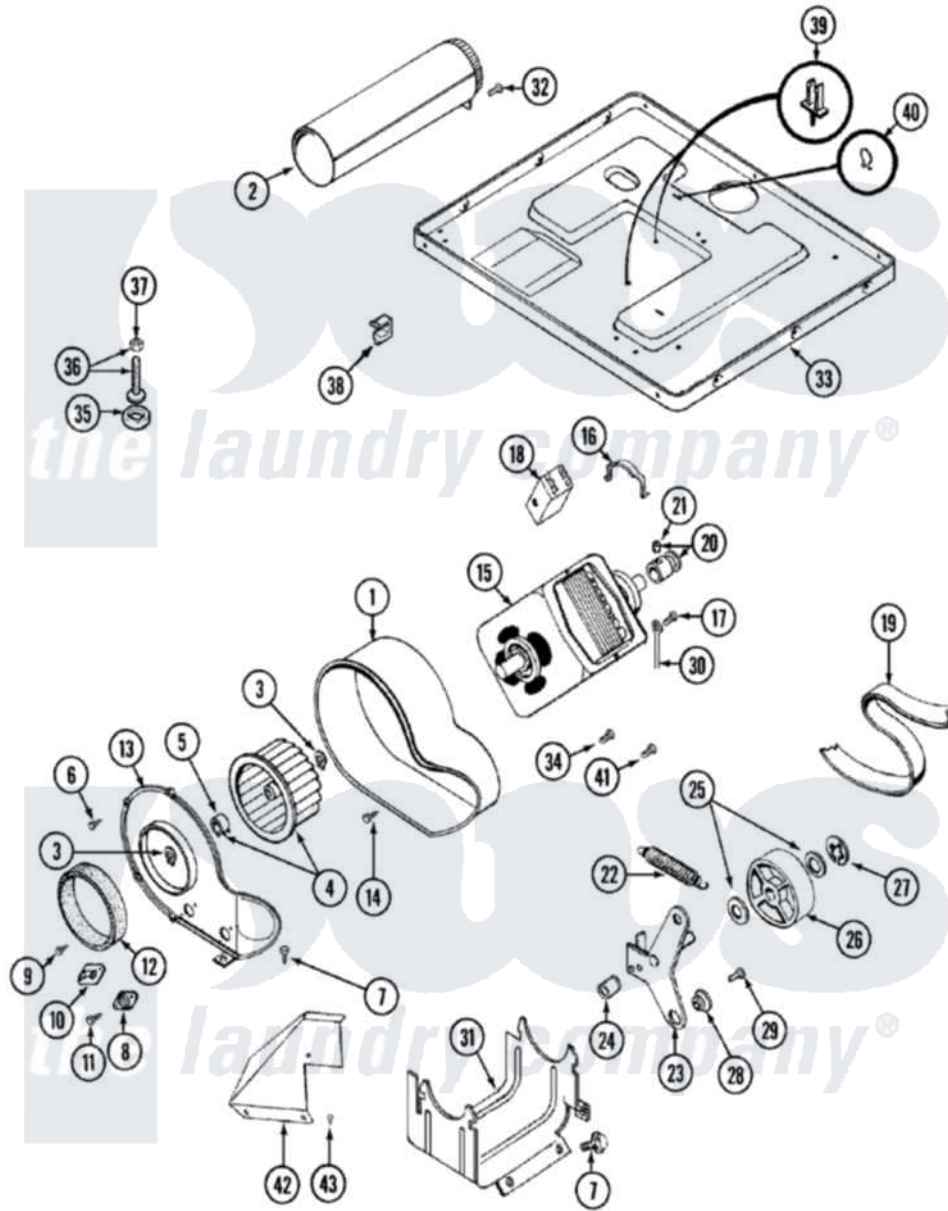

Maytag LDE9824ACL 06 - MOTOR DRIVE

Maytag Residential Maytag LDE9824ACL Dryer Parts Parts Diagram 06 - MOTOR DRIVE
 Click on the part number to view part

Item	Original Part Number	Replaced By	Status	Part Description
1	Y312893			Housing, Blower
2	Y303442			EXHAUST DUCT ASSEMBLY
3	410233	9703438		Ring-Retrn
4	Y303836			Blower Wheel Assembly And Clamp
5	312967			Clamp, Blower Housing
6	Y312961	W10116751		Screw
7	Y313561			Screw----NA
8	306911			Thermostat, Multi-Temp
9	211294	90767		Screw, 8A X 3/8 HeX Washer Head Tapping
10	306604			Cut-Off, Thermal Part Not Used
11	314848	W10116760		Screw
12	Y312901			Seal, Housing Cover
13	314846			Cover, Blower Housing
14	Y310632	1163839		Screw

15	Y303358	W10410999	Motor-Drive
16	Y015825		Clip, Motor To Motor Support
17	910343	488234	Screw 8-32 X 1/4
18	Y303877		SWITCH, MOTOR EXTERNAL START No.303358-2, No.303358-4, 303358-7
"	Y303879		Switch, Motor External Start
"	306207		(PROD. No.303358-8 & No.303358-9)
19	Y312959		Poly "V" Belt For Tumbler
20	Y305185	6-3051850	Pulley- MO
21	Y053241		Set Screw, Motor Pulley
22	Y303945		IDLER SPRING ASSY. W/PLUG
23	Y303363	6-3033630	Idler Arm
24	Y313582	W10116756	Spacer
25	Y312527		Washer, Idler Shaft
26	Y303705	6-3037050	Pulley- ID
27	312958	354987	Ring, Retaining
28	Y312894	315772	Sleeve, Idler Arm
29	Y014874		Screw, Idler Arm And Sleeve
30	901220		Ground Wire
31	312897		Not Available
32	Y310632	1163839	SUPPORT, MOTOR
33	Y305084		Screw
34	211294	90767	Base Assembly
35	Y314137		Screw, 8A X 3/8 HeX Washer Head Tapping
36	Y305086		Foot, Rubber
37	Y052740	62739	Adjustable Leg And Nut
38	Y310376		Nut, Lock
39	315471	22003298	Clip, Door Switch Harness
40	410490		Retainer, Wire
41	Y312961	W10116751	Spring, Retainer Wire Harness
42	315122		Not Available
43	Y310632	1163839	COVER, THERMOSTAT PART NOT USED (MDE ONLY)
			Screw