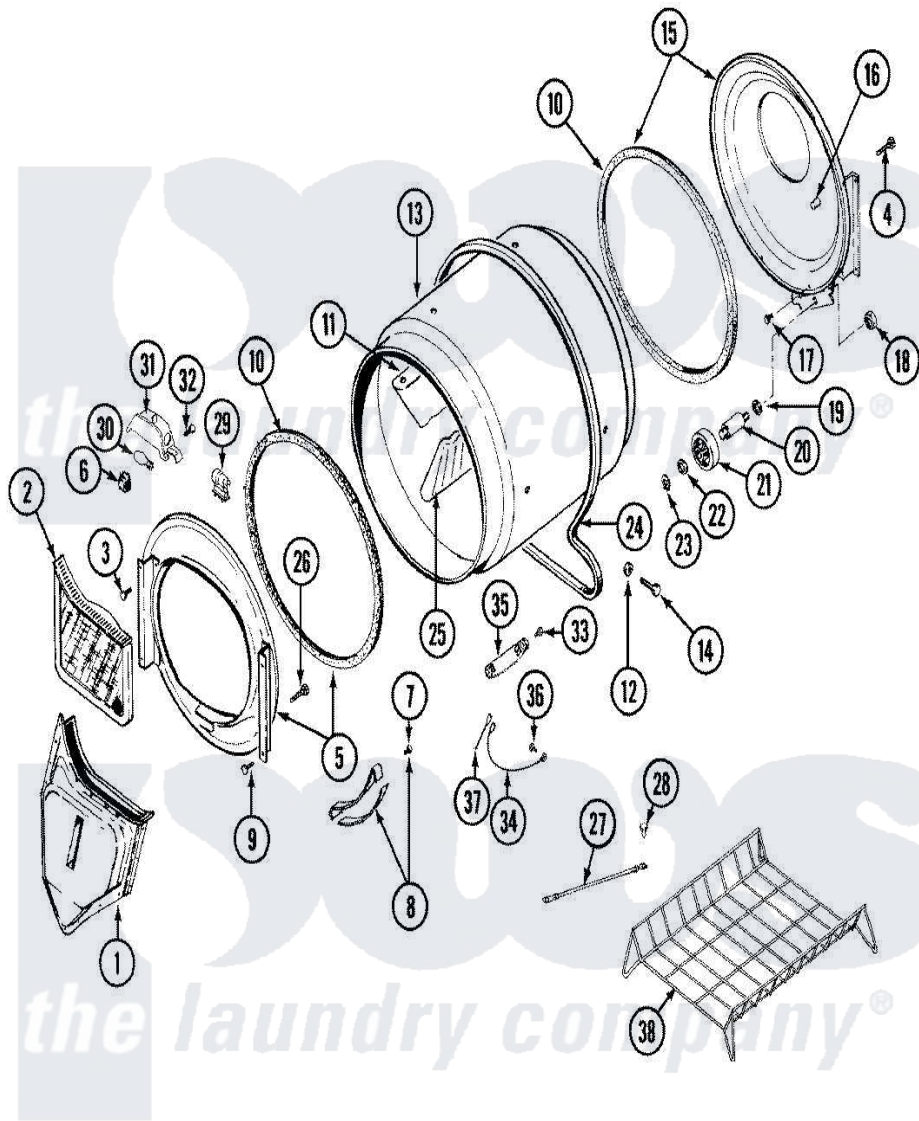

# Maytag LDE9824ACL 07 - TUMBLER

Maytag [Residential Maytag LDE9824ACL Dryer Parts](#) Parts Diagram 07 - TUMBLER  
 Click on the part number to view part

Item	Original Part Number	Replaced By	Status	Part Description
1	<a href="#">33001016</a>			Outlet Duct Assembly
2	33001171	<a href="#">33002970</a>		Lint Filte
3	313764		Not Available	SCREW
4	<a href="#">Y313561</a>			Screw----NA
5	<a href="#">33001423</a>			Front Assembly, Tumbler
6	<a href="#">Y310376</a>			Clip, Door Switch Harness
7	<a href="#">210720</a>			Rivet, Bearing To Tumbler Frmt
8	<a href="#">306508</a>			Tumbler Bearing Kit ---W
9	Y310632	<a href="#">1163839</a>		Screw
10	<a href="#">314820</a>			Seal, Tumbler
11	<a href="#">33001012</a>			Baffle
12	<a href="#">314158</a>			Washer, Baffle To Tumbler
13	33001108		Not Available	DRYER TUMBLER, W/O BAFFLES
14	<a href="#">Y310759</a>			Screw, Tumbler Baffles
15	<a href="#">33001178</a>			Back, Tumbler
16	313915	<a href="#">31-3915</a>		Tech Sheet