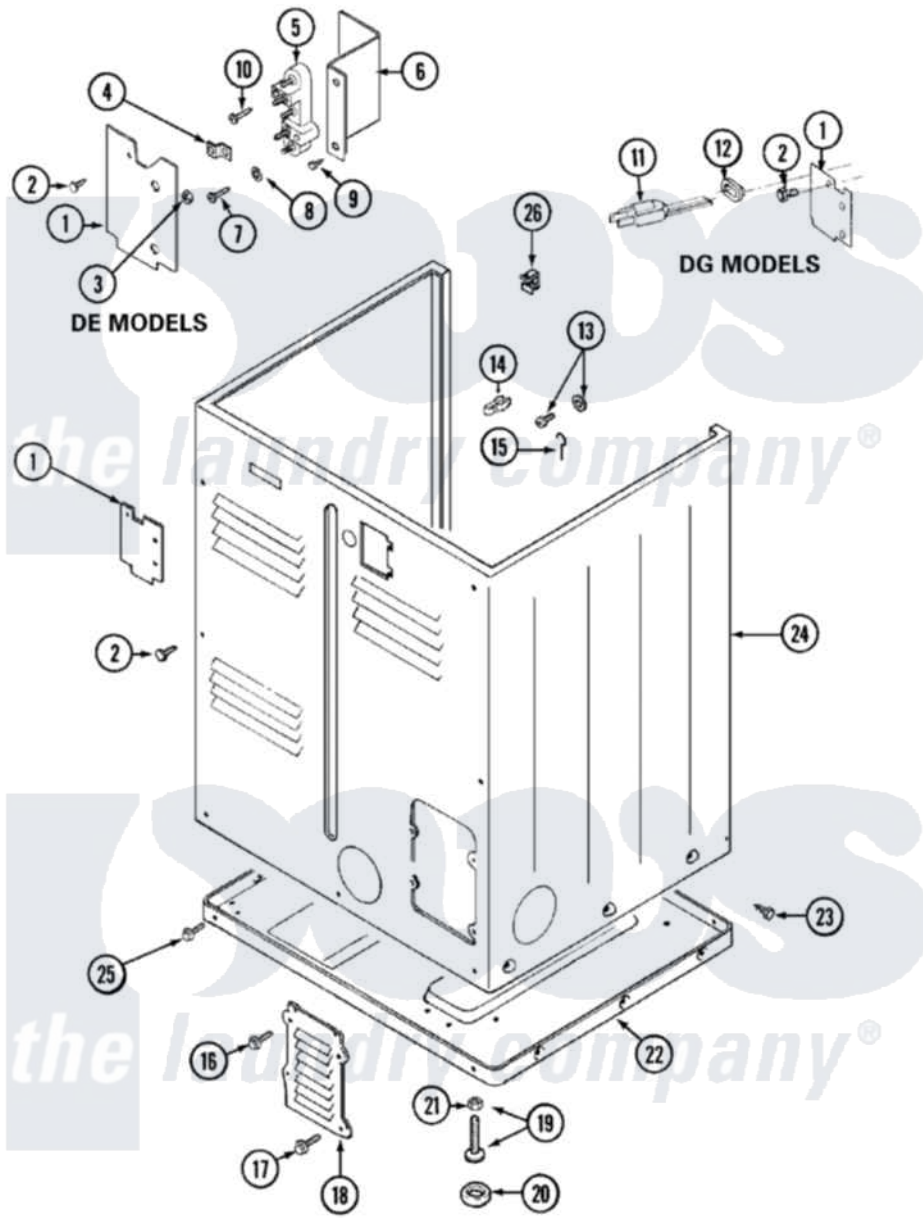

Maytag LDE9824ADE 02 - CABINET-REAR

Maytag [Residential Maytag LDE9824ADE Dryer Parts](#) Parts Diagram 02 - CABINET-REAR
 Click on the part number to view part

Item	Original Part Number	Replaced By	Status	Part Description
1	Y312905		Not Available	COVER, TERMINAL
2	Y313561			Screw---NA
5	400008			Block, Terminal
6	Y312904			Bracket, Terminal Block
7	Y312209	W10001200		Screw
11	305168	33002916		Power Cord, Canadian 240V
"	33001425			Locknut, Eared For Canadian
14	301548			Clamp, Ground Wire
15	204807			Ground Wire, Supp. Plte To Top Cover
16	Y313559			Screw
17	211294	90767		Screw, 8A X 3/8 HeX Washer Head Tapping
18	Y312951		Not Available	ACCESS COVER, BACK
19	Y305086			Adjustable Leg And Nut
20	Y314137			Foot, Rubber
21	Y052740	62739		Nut, Lock

22	Y303361	Not Available	BASE ASSY. (UPPER & LOWER)
23	213007		Xfor Cabinet See Cabinet, Back
24	33001159	33001327	Cabinet
25	Y313561		Screw---NA
"	Y310632	1163839	Screw