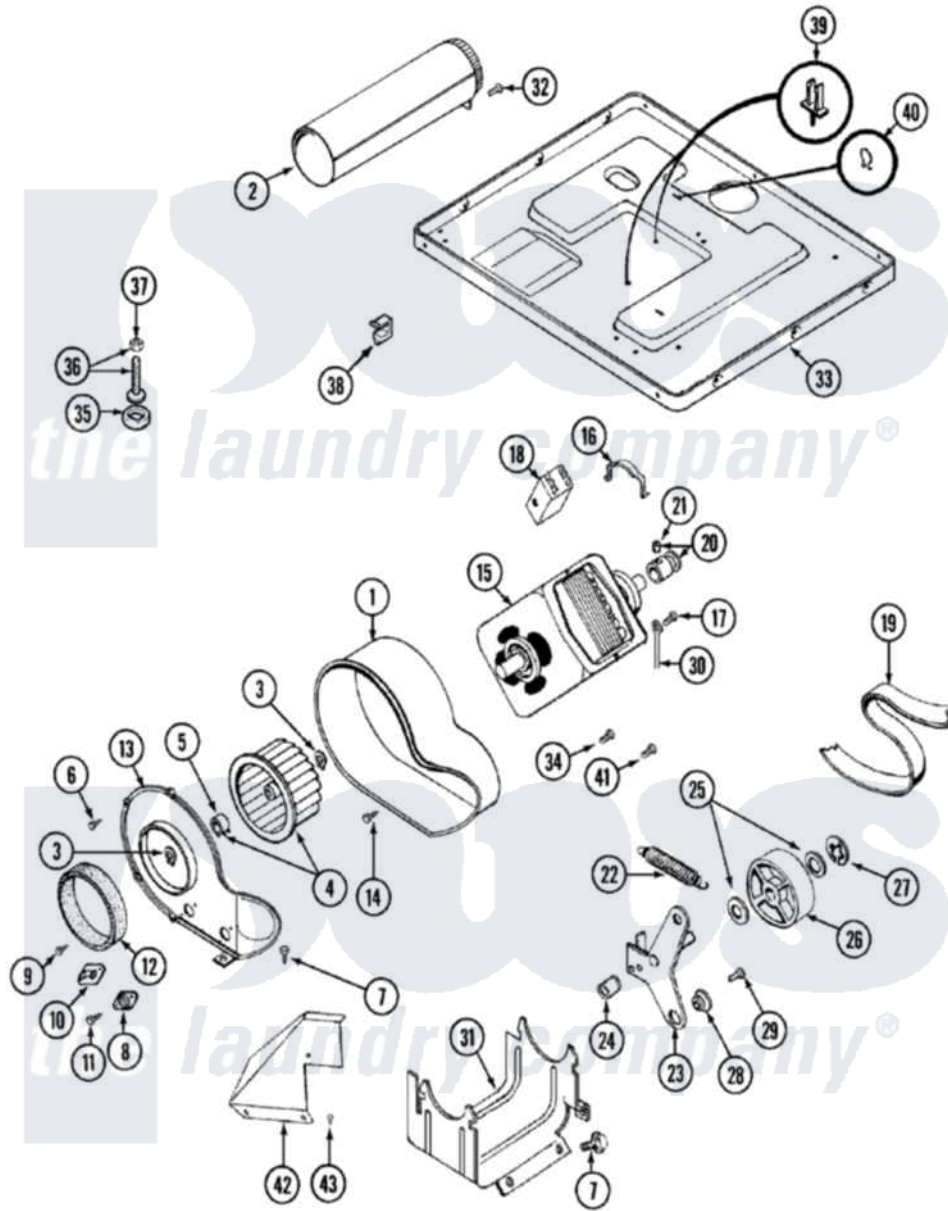

# Maytag LDE9824ADE 06 - MOTOR DRIVE

Maytag [Residential Maytag LDE9824ADE Dryer Parts](#) Parts Diagram 06 - MOTOR DRIVE  
 Click on the part number to view part

Item	Original Part Number	Replaced By	Status	Part Description
1	<a href="#">Y312893</a>			Housing, Blower
2	Y303442			EXHAUST DUCT ASSEMBLY
3	410233	<a href="#">9703438</a>		Ring-Retrn
4	<a href="#">Y303836</a>			Blower Wheel Assembly And Clamp
5	<a href="#">312967</a>			Clamp, Blower Housing
6	Y312961	<a href="#">W10116751</a>		Screw
7	<a href="#">Y313561</a>			Screw----NA
8	<a href="#">306911</a>			Thermostat, Multi-Temp
9	211294	<a href="#">90767</a>		Screw, 8A X 3/8 HeX Washer Head Tapping
10	<a href="#">306604</a>			Cut-Off, Thermal Part Not Used
11	314848	<a href="#">W10116760</a>		Screw
12	<a href="#">Y312901</a>			Seal, Housing Cover
13	<a href="#">314846</a>			Cover, Blower Housing
14	Y310632	<a href="#">1163839</a>		Screw