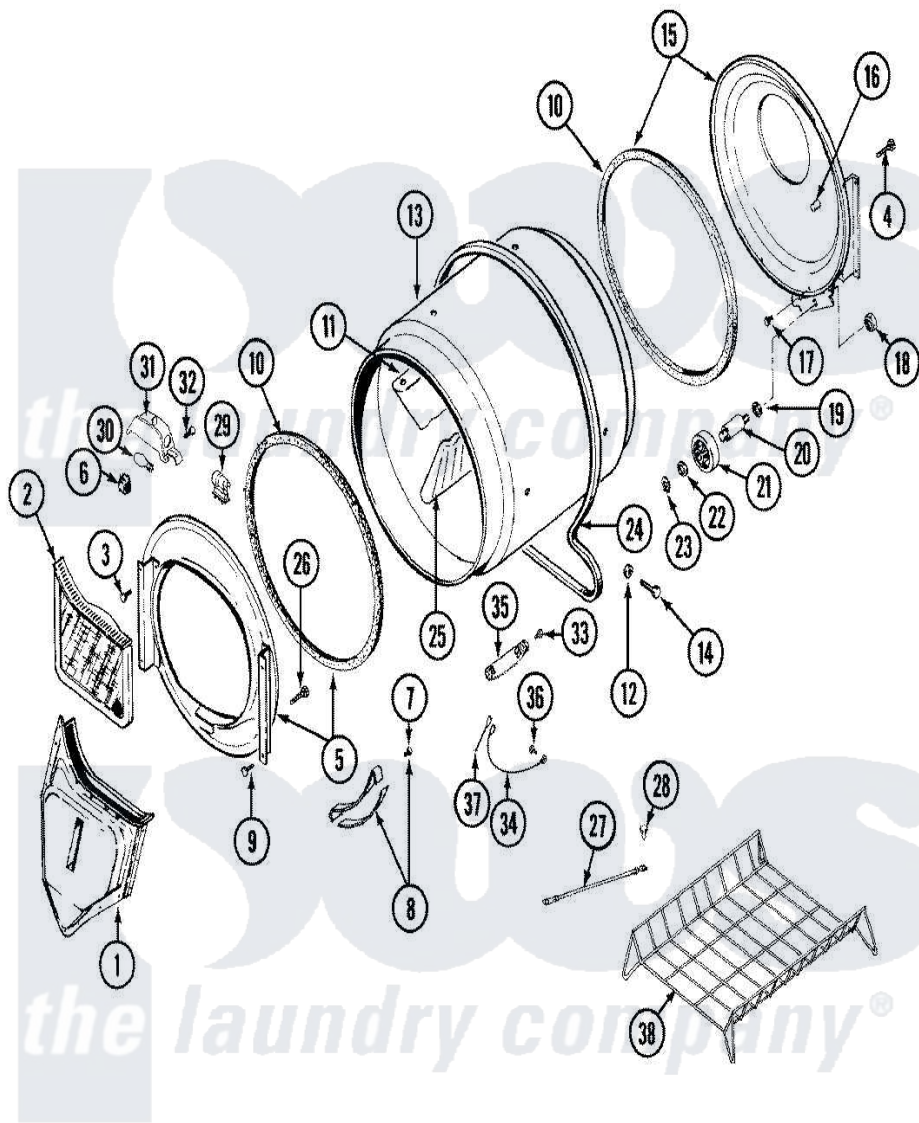

# Maytag LDE9824ADE 07 - TUMBLER

Maytag [Residential Maytag LDE9824ADE Dryer Parts](#) Parts Diagram 07 - TUMBLER  
 Click on the part number to view part

Item	Original Part Number	Replaced By	Status	Part Description
1	<a href="#">33001016</a>			Outlet Duct Assembly
2	33001171	<a href="#">33002970</a>		Lint Filte
3	313764		Not Available	SCREW
4	<a href="#">Y313561</a>			Screw----NA
5	<a href="#">33001423</a>			Front Assembly, Tumbler
6	<a href="#">Y310376</a>			Clip, Door Switch Harness
7	<a href="#">210720</a>			Rivet, Bearing To Tumbler Frmt
8	<a href="#">306508</a>			Tumbler Bearing Kit ---W
9	Y310632	<a href="#">1163839</a>		Screw
10	<a href="#">314820</a>			Seal, Tumbler
11	<a href="#">33001012</a>			Baffle
12	<a href="#">314158</a>			Washer, Baffle To Tumbler
13	33001108		Not Available	DRYER TUMBLER, W/O BAFFLES
14	<a href="#">Y310759</a>			Screw, Tumbler Baffles
15	<a href="#">33001178</a>			Back, Tumbler
16	313915	<a href="#">31-3915</a>		Tech Sheet