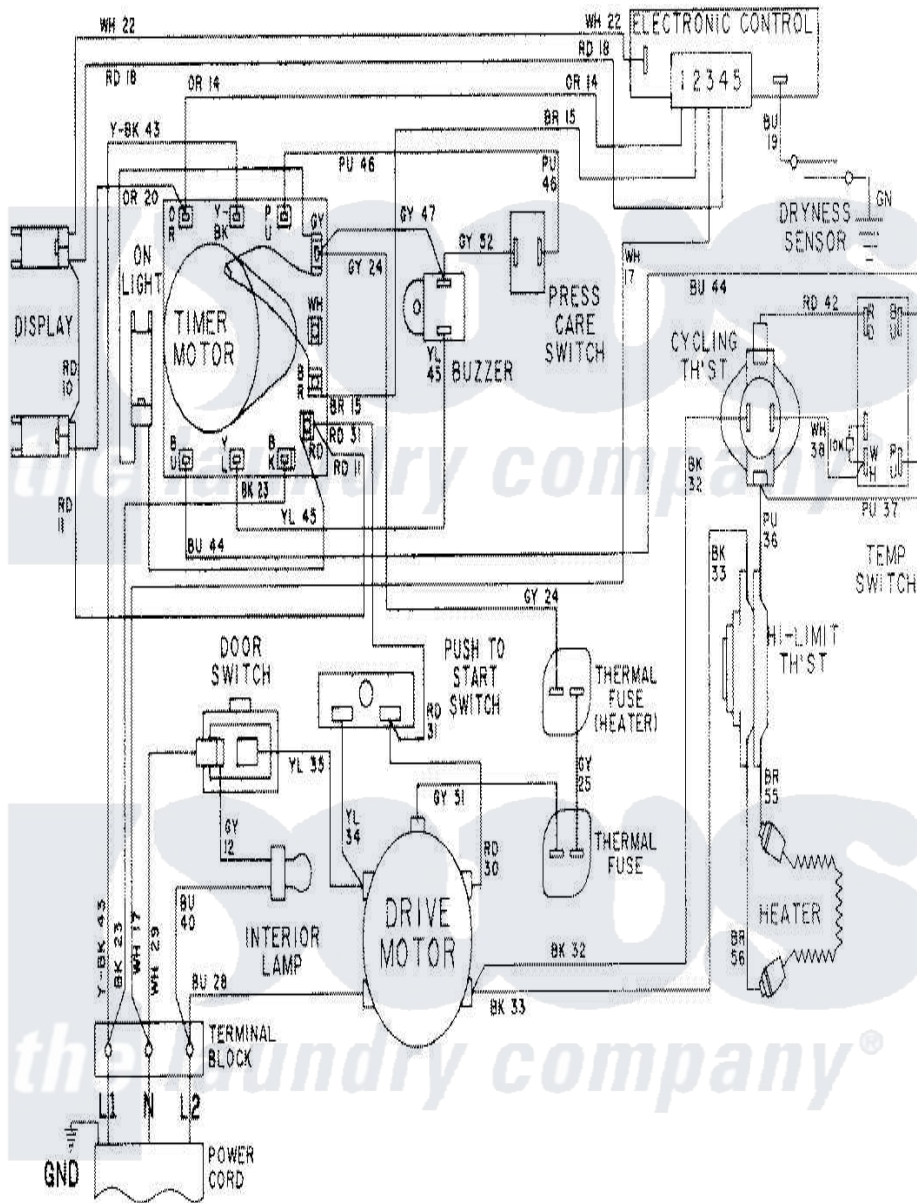

Maytag LDE9824ADE 08 - WIRING INFORMATION-LDE9824ADE

Maytag Residential Maytag LDE9824ADE Dryer Parts Parts Diagram 08 - WIRING INFORMATION-LDE9824ADE
 Click on the part number to view part

Item	Original Part Number	Replaced By	Status	Part Description
NI	15001627		Not Available	WIRING INFORMATION
"	15001605		Not Available	WIRING INFORMATION
"	15001075		Not Available	WIRING INFORMATION