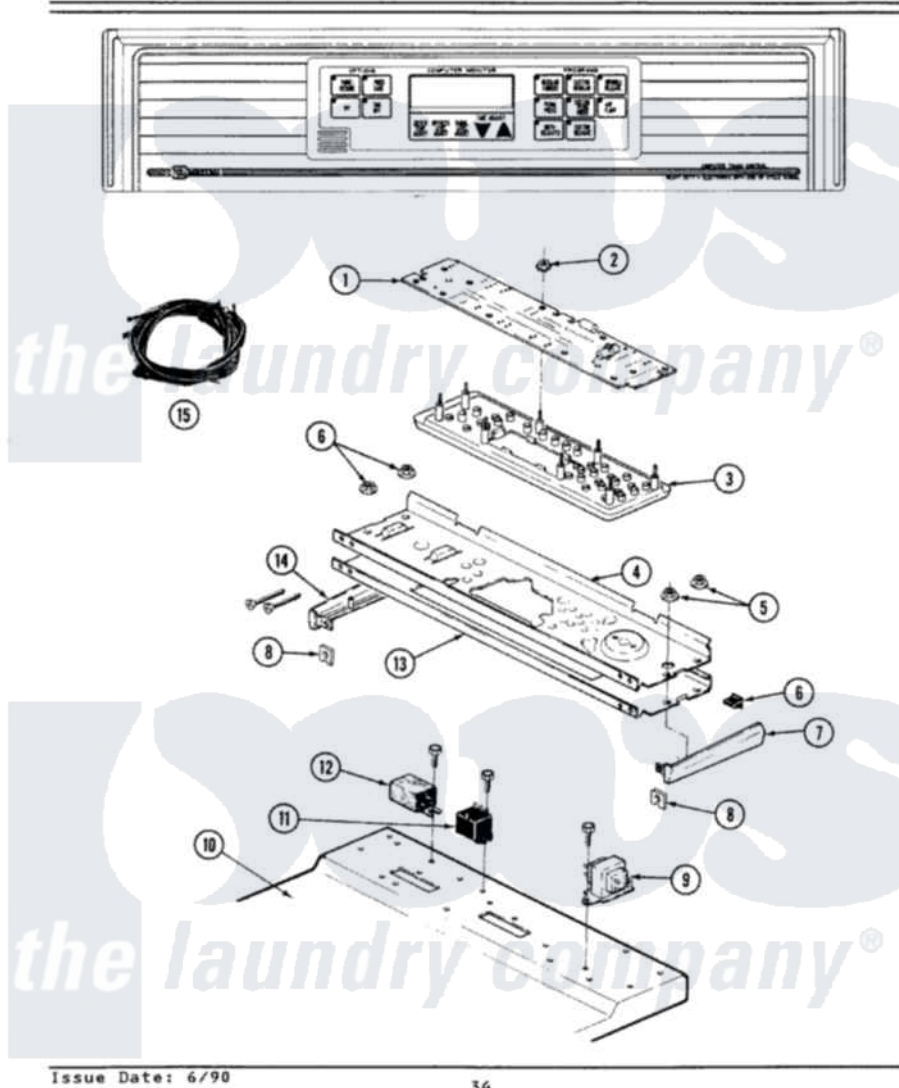

# Maytag LDE9900 01 - CONTROL PANEL

SECTION: CONTROL PANEL  
MODEL: DE-DG9900

Maytag [Residential Maytag LDE9900 Dryer Parts](#) Parts Diagram 01 - CONTROL PANEL  
Click on the part number to view part

Item	Original Part Number	Replaced By	Status	Part Description
1	307218		Not Available	CIRCUIT BOARD ASSY
2	<a href="#">912077</a>			Locknut, Reader Harness
3	307214		Not Available	MOUNTING PANEL ASSY
4	315028		Not Available	BACKUP PLATE
5	<a href="#">214872</a>			Palnut, End Cap Note: Nut, Lamp Holder
6	<a href="#">214897</a>			Pad, Control Panel
7	<a href="#">210932</a>			Screw, No.8 X 9/16 Ctsk Note: Screw, Inlet Duct
"	207216		Not Available	END CAP RH
8	<a href="#">214894</a>			Fastener, End Cap
9	<a href="#">Y313559</a>			Screw
"	211294	<a href="#">90767</a>		Screw, 8A X 3/8 HeX Washer Head Tapping
"	<a href="#">207766</a>			Transformer
10	<a href="#">307104L</a>			Top Cover Assembly
11	211294	<a href="#">90767</a>		Screw, 8A X 3/8 HeX Washer Head Tapping

"	206824	<a href="#">W10133335</a>	Relay, Motor
12	<a href="#">306199</a>		Relay, Heater
"	211294	<a href="#">90767</a>	Screw, 8A X 3/8 HeX Washer Head Tapping
13	307215	<a href="#">WB62X1699</a>	Cooktopbrushed Chrome
14	207215		Not Available END CAP LH
15	307201		Not Available WIRE HARNESS
"	307210	<a href="#">Y0307210</a>	Capburnr