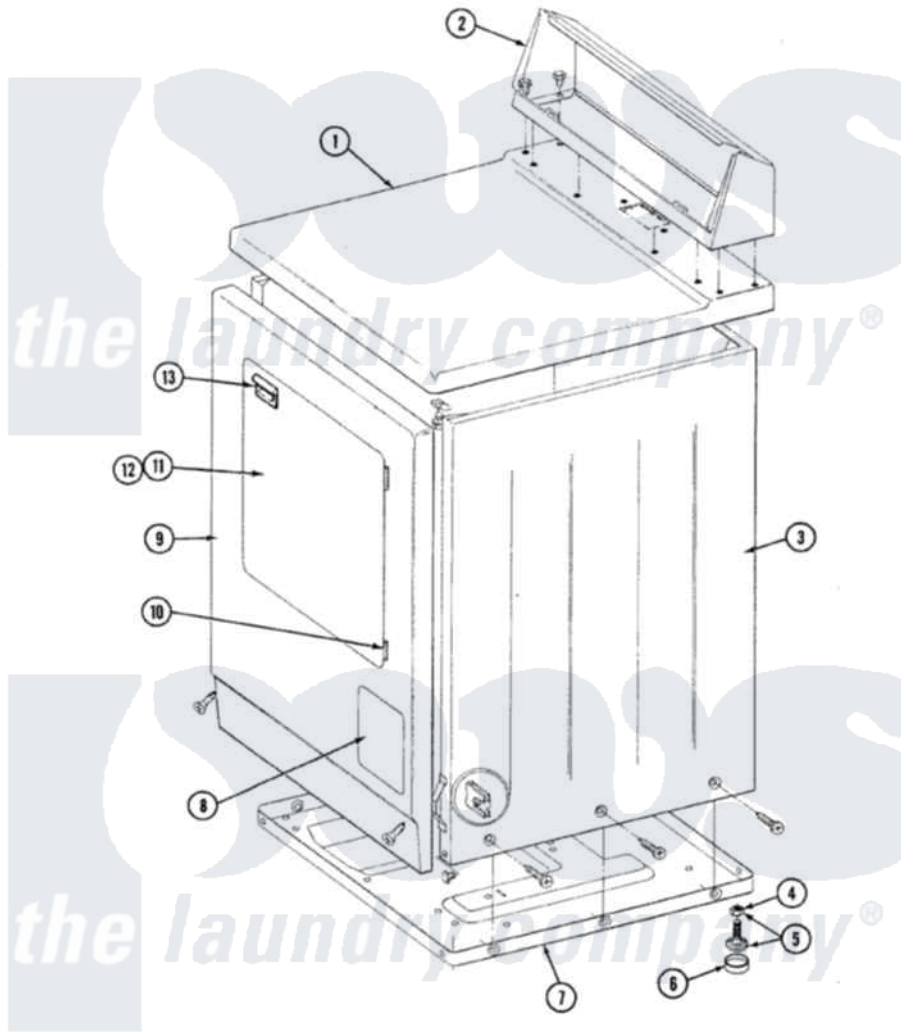

Maytag LDE9900 03 - FRONT VIEW

SECTION: FRONT VIEW
MODEL: DE-D6 MODELS

Issue Date: 6/90

56

Maytag [Residential Maytag LDE9900 Dryer Parts](#) Parts Diagram 03 - FRONT VIEW
Click on the part number to view part

Item	Original Part Number	Replaced By	Status	Part Description
1	307104L			Top Cover Assembly
"	204445			Screw And Fastener Assembly
2	Y313559			Screw
"	305193L			Console
3	307124L		Not Available	CABINET ASSY ALMOND
"	Y310632	1163839		Screw
4	Y052740	62739		Nut, Lock
5	Y305086			Adjustable Leg And Nut
6	Y314137			Foot, Rubber
7	Y303361		Not Available	BASE ASSY. (UPPER & LOWER)
9	308000L			Front Panel Assembly
10	307099	33001230		Hinge, Door
11	307111L	308061L		Door Assembly---NA
12	314966L		Not Available	DOOR PANEL ALMOND
13	314972			Handle Door ALM