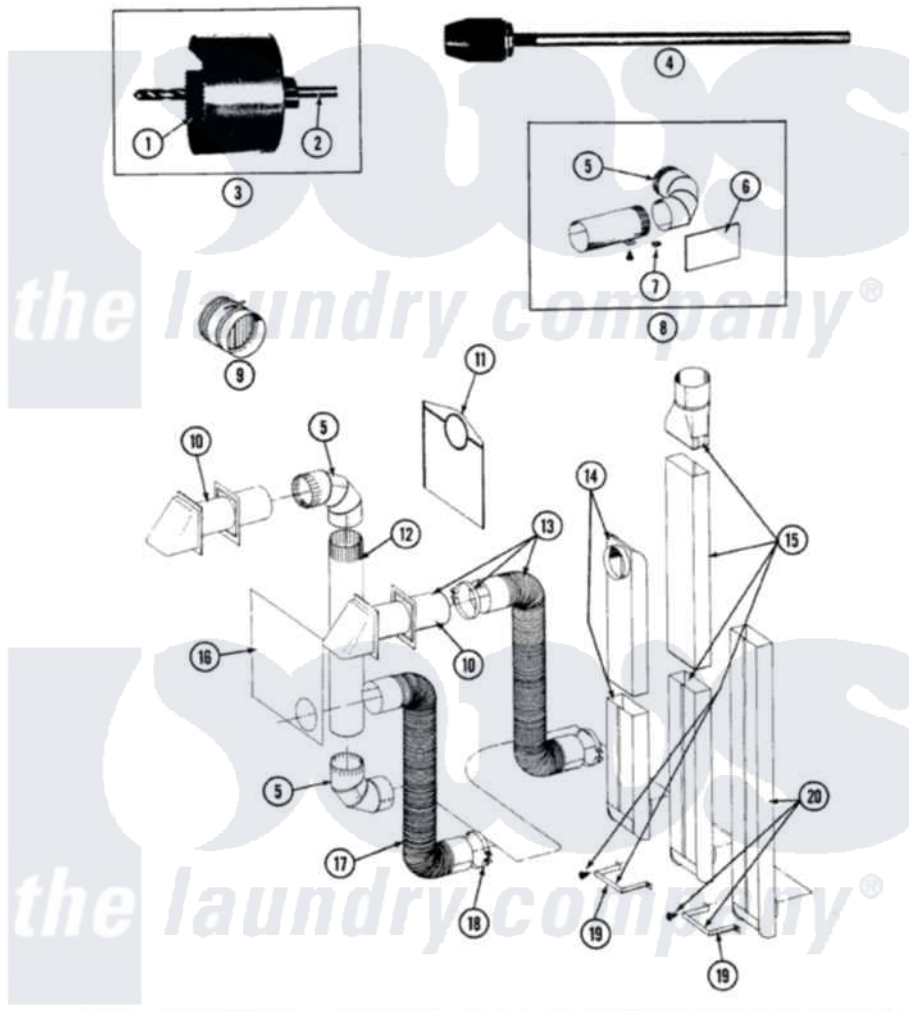

# Maytag LDE9900 06 - INSTALLATION ACCESSORIES

SECTION: INSTALLATION ACCESSORIES  
 MODEL: ALL MODELS

Issue Date: 6/90

54

Maytag Residential Maytag LDE9900 Dryer Parts Parts Diagram 06 - INSTALLATION ACCESSORIES  
 Click on the part number to view part

Item	Original Part Number	Replaced By	Status	Part Description
1	038179		Not Available	BLADE, SAW
2	038180		Not Available	REPLACEMENT DRILL
3	038766		Not Available	HOLE SAW W/DRILL BIT
4	<a href="#">038767</a>			Extension Chuck, Drill
5	<a href="#">Y059131</a>			Elbow, Venting
6	<a href="#">312302</a>			Insulation, Exhaust Duct Kit
7	<a href="#">213323</a>			Fastener, Exhaust Duct Kit
8	<a href="#">Y304652</a>			Exhaust Duct Kit
"	211294	<a href="#">90767</a>		Screw, 8A X 3/8 HeX Washer Head Tapping
9	059146		Not Available	DAMPER, BACK DRAFT
10	Y059129	<a href="#">4396007RW</a>		Vent Hood
11	311353		Not Available	BAG, LINT (DACRON)
12	<a href="#">Y059130</a>			Pipe, Venting
13	<a href="#">Y059143</a>			Flexible Vent Kit
14	<a href="#">Y059135</a>			Vent Duct Assembly
15	059144		Not Available	RECTANGULAR VENT KIT

16	Y059134		PLATE, ALUM. WINDOW (15``X20``)
17	Y304353	<a href="#">4396010RP</a>	6ft Scvent
18	<a href="#">Y304630</a>		Clamp, Flexible Duct
19	<a href="#">313272</a>		Bracket, Exhaust Deflector
"	211294	<a href="#">90767</a>	Screw, 8A X 3/8 HeX Washer Head Tapping
20	303736	Not Available	EXHAUST DEFLECTOR KIT