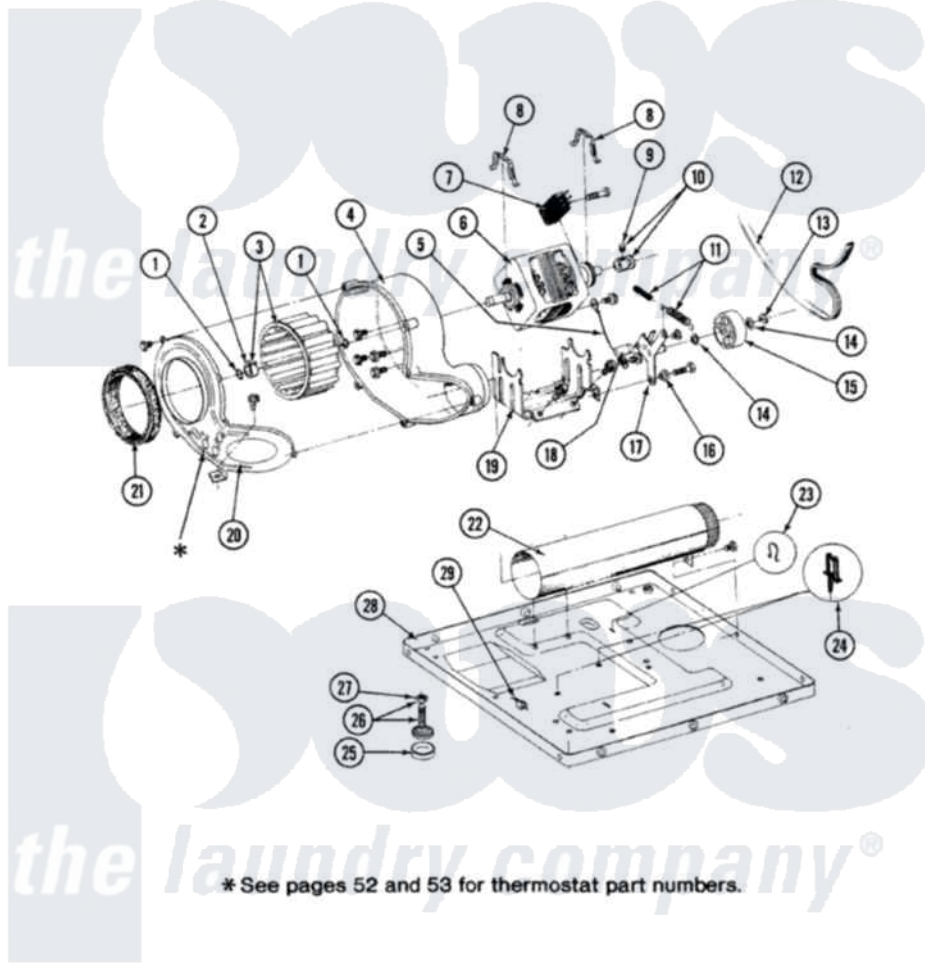

# Maytag LDE9900 08 - MOTOR, BLOWER, BASE FRAME & THERMOSTATS

SECTION: MOTOR, BLOWER, BASE FRAME & THERMOSTATS  
 MODEL: DG-DE MODELS

Issue Date: 6/90

50

Maytag [Residential Maytag LDE9900 Dryer Parts](#) Parts Diagram 08 - MOTOR, BLOWER, BASE FRAME & THERMOSTATS

[Click on the part number to view part](#)

Item	Original Part Number	Replaced By	Status	Part Description
1	410233	<a href="#">9703438</a>		Ring-Retrn
2	<a href="#">312967</a>			Clamp, Blower Housing
3	<a href="#">Y303836</a>			Blower Wheel Assembly And Clamp
4	Y310632	<a href="#">1163839</a>		Screw
"	<a href="#">Y312893</a>			Housing, Blower
5	<a href="#">901220</a>			Ground Wire
"	211294	<a href="#">90767</a>		Screw, 8A X 3/8 HeX Washer Head Tapping
"	910343	<a href="#">488234</a>		Screw 8-32 X 1/4
6	Y303358	<a href="#">W10410999</a>		Motor-Drve
7	306207		Not Available	(PROD. No.303358-8 & No.303358-9)
"	Y303877		Not Available	SWITCH, MOTOR EXTERNAL START No.303358-2, No.303358-4, 303358-7
"	<a href="#">Y303879</a>			Switch, Motor External Start
8	<a href="#">Y015825</a>			Clip, Motor To Motor Support