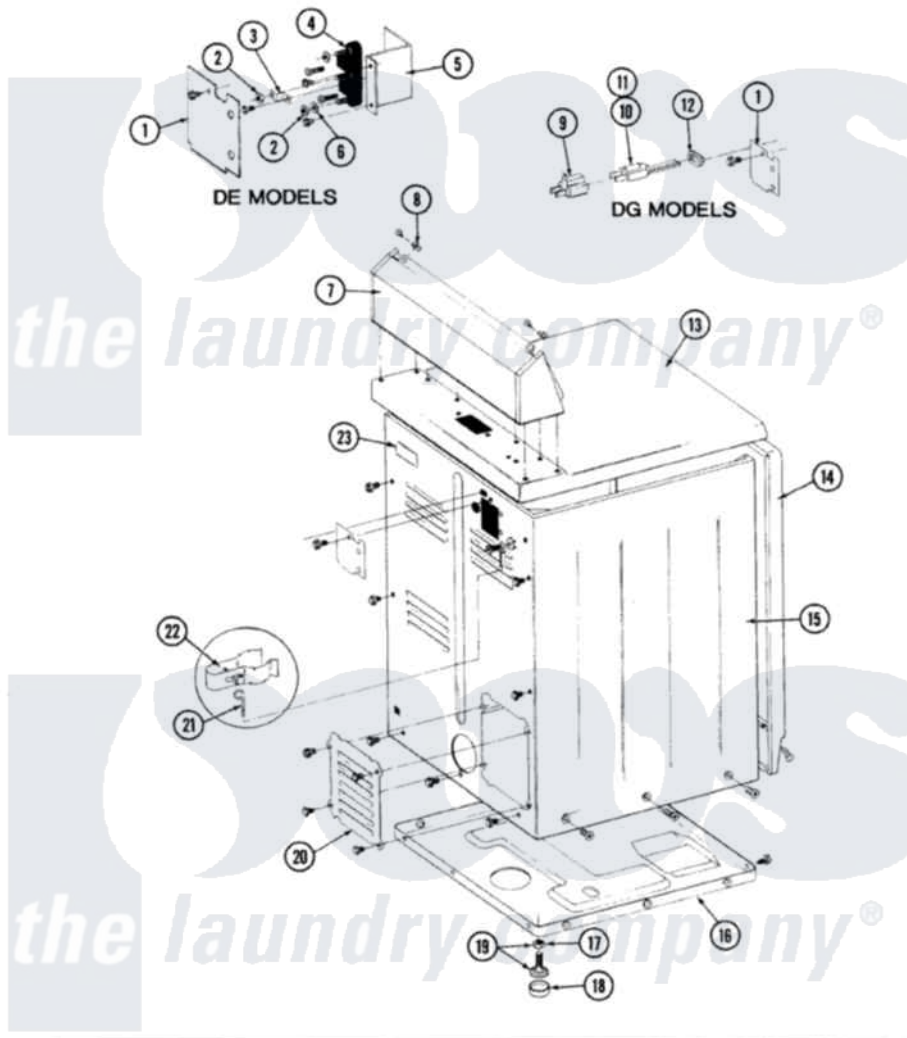

Maytag LDE9900 09 - REAR VIEW

SECTION: REAR VIEW
MODEL: DE-DG MODELS

Issue Date: 6/90

38

Maytag Residential Maytag LDE9900 Dryer Parts Parts Diagram 09 - REAR VIEW
Click on the part number to view part

Item	Original Part Number	Replaced By	Status	Part Description
1	Y312905		Not Available	COVER, TERMINAL
"	Y313561			Screw---NA
2	311484	112432		Nut
3	Y311423	489483		Screw 10-32 X 1/2
"	Y312184			Strap, Grounding
4	Y312209	W10001200		Screw
"	400008			Block, Terminal
5	Y312904			Bracket, Terminal Block
"	Y313561			Screw---NA
"	Y310632	1163839		Screw
6	Y311270			Washer, Terminal Block
7	305193L			Console
8	215075			Fastener, Control Panel To Console
11	305168	33002916		Power Cord, Canadian 240V
13	307104L			Top Cover Assembly
14	308000L			Front Panel Assembly

15	Y310632	1163839	Screw
"	Y313561		Screw---NA
"	307124L	Not Available	CABINET ASSY ALMOND
16	Y303361	Not Available	BASE ASSY. (UPPER & LOWER)
17	Y052740	62739	Nut, Lock
18	Y314137		Foot, Rubber
19	Y305086		Adjustable Leg And Nut
20	Y312951	Not Available	ACCESS COVER, BACK
"	211294	90767	Screw, 8A X 3/8 HeX Washer Head Tapping
"	Y313559		Screw