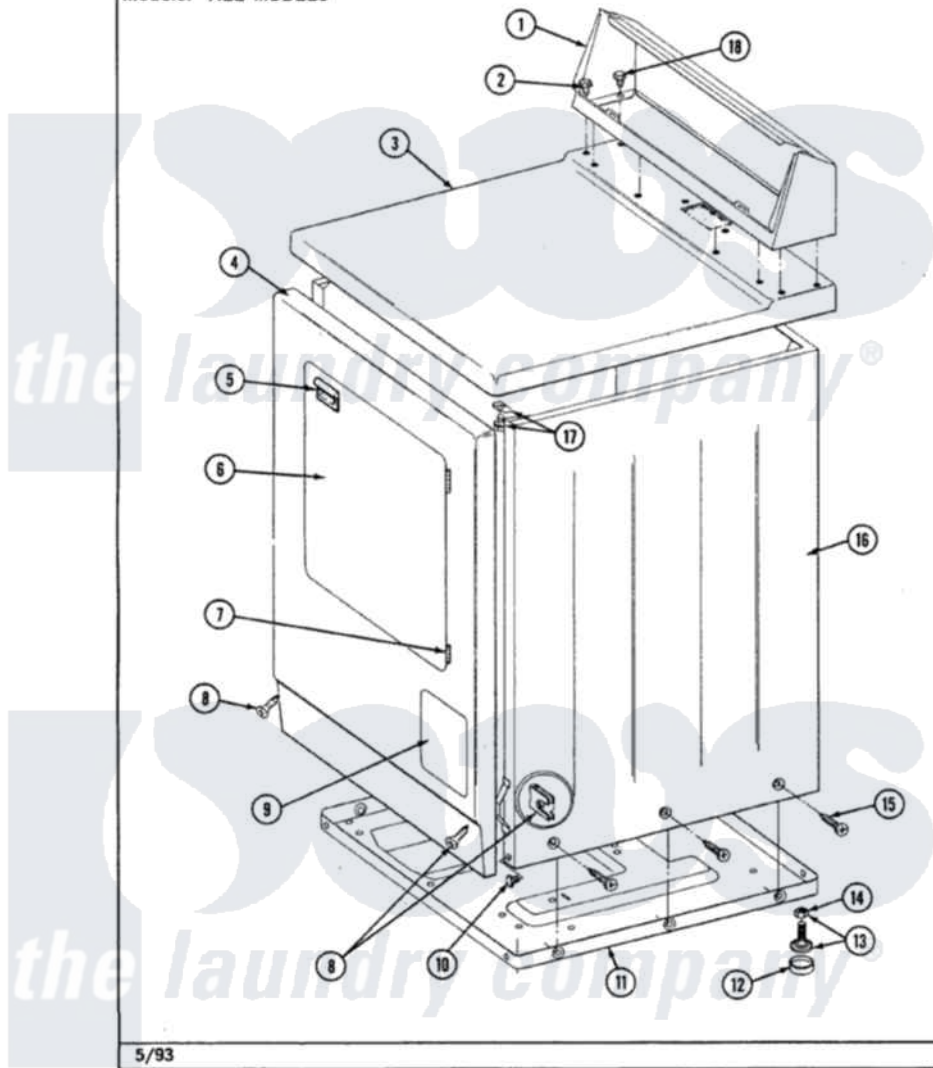

Maytag LDE9900ACL 01 - CABINET-FRONT

Section: CABINET-FRONT

P/N 1600028

Models: ALL MODELS

5/93

Maytag [Residential Maytag LDE9900ACL Dryer Parts](#) Parts Diagram 01 - CABINET-FRONT

[Click on the part number to view part](#)

Item	Original Part Number	Replaced By	Status	Part Description
1	305193L			Console
2	Y313559			Screw
3	307104L			Top Cover Assembly
4	308000L			Front Panel Assembly
5	314972			Handle Door ALM
6	314966L		Not Available	DOOR PANEL ALMOND
"	307111L	308061L		Door Assembly---NA
7	307099	33001230		Hinge, Door
8	204439			Screw And Fstner Assembly
10	Y310632	1163839		Screw
11	Y303361		Not Available	BASE ASSY. (UPPER & LOWER)
12	Y314137			Foot, Rubber
13	Y305086			Adjustable Leg And Nut
14	Y052740	62739		Nut, Lock
15	213007			Xfor Cabinet See Cabinet, Back

16	307124L	Not Available	CABINET ASSY ALMOND
17	204445		Screw And Fastener Assembly
18	211294	90767	Screw, 8A X 3/8 HeX Washer Head Tapping