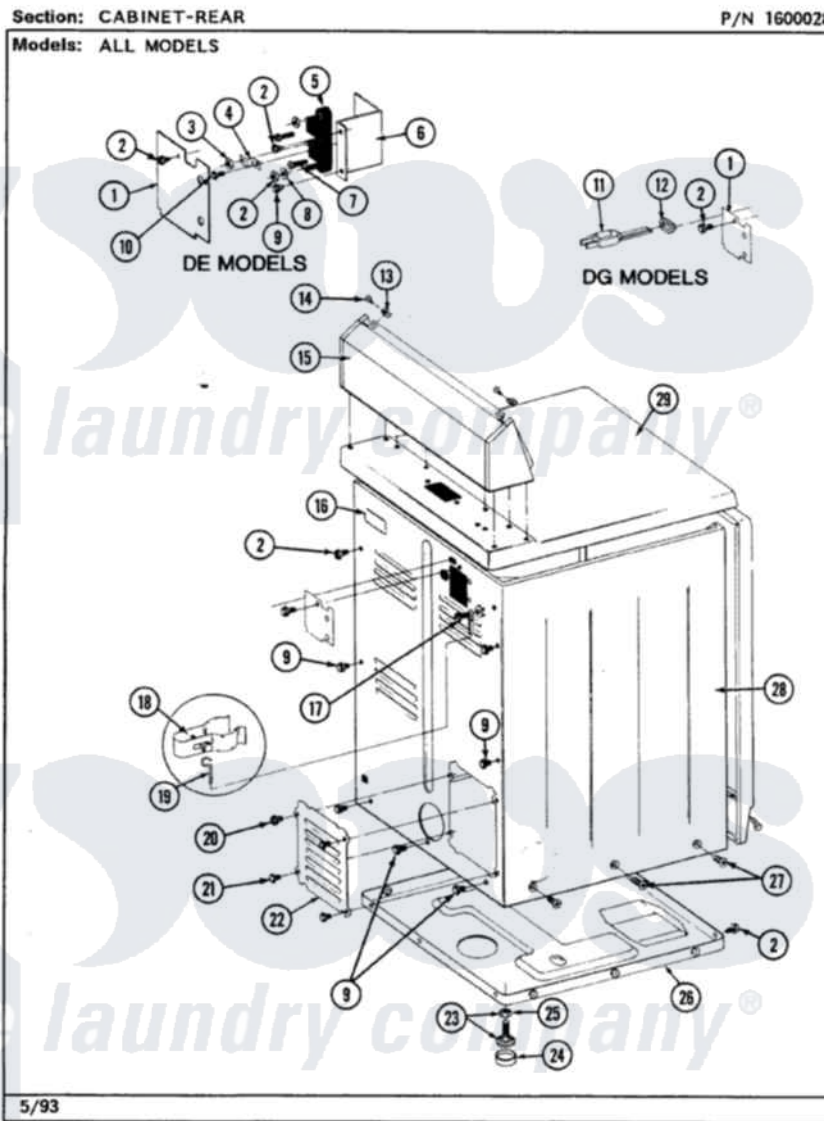

Maytag LDE9900ACL 02 - CABINET-REAR

Maytag Residential Maytag LDE9900ACL Dryer Parts Parts Diagram 02 - CABINET-REAR
Click on the part number to view part

Item	Original Part Number	Replaced By	Status	Part Description
1	Y312905		Not Available	COVER, TERMINAL
2	Y313561			Screw----NA
3	311484	112432		Nut
4	Y312184			Strap, Grounding
5	400008			Block, Terminal
6	Y312904			Bracket, Terminal Block
7	Y312209	W10001200		Screw
8	Y311270			Washer, Terminal Block
9	Y310632	1163839		Screw
10	Y311423	489483		Screw 10-32 X 1/2
13	215075			Fastener, Control Panel To Console
14	210932			Screw, No.8 X 9/16 Ctsk Note: Screw, Inlet Duct
15	305193L			Console
16	214519			LABEL, ELECTRICAL INSTR. PART NOT USED-GAS MODELS ONLY

17	303846	22003781	Screw, Ground Strap
20	Y313559		Screw
21	211294	90767	Screw, 8A X 3/8 HeX Washer Head Tapping
22	Y312951	Not Available	ACCESS COVER, BACK
23	Y305086		Adjustable Leg And Nut
24	Y314137		Foot, Rubber
25	Y052740	62739	Nut, Lock
26	Y303361	Not Available	BASE ASSY. (UPPER & LOWER)
27	213077	Not Available	CAP FOR TIMER KNOB
28	307124		Cabinet
"	307124L	Not Available	CABINET ASSY ALMOND
29	307104L		Top Cover Assembly