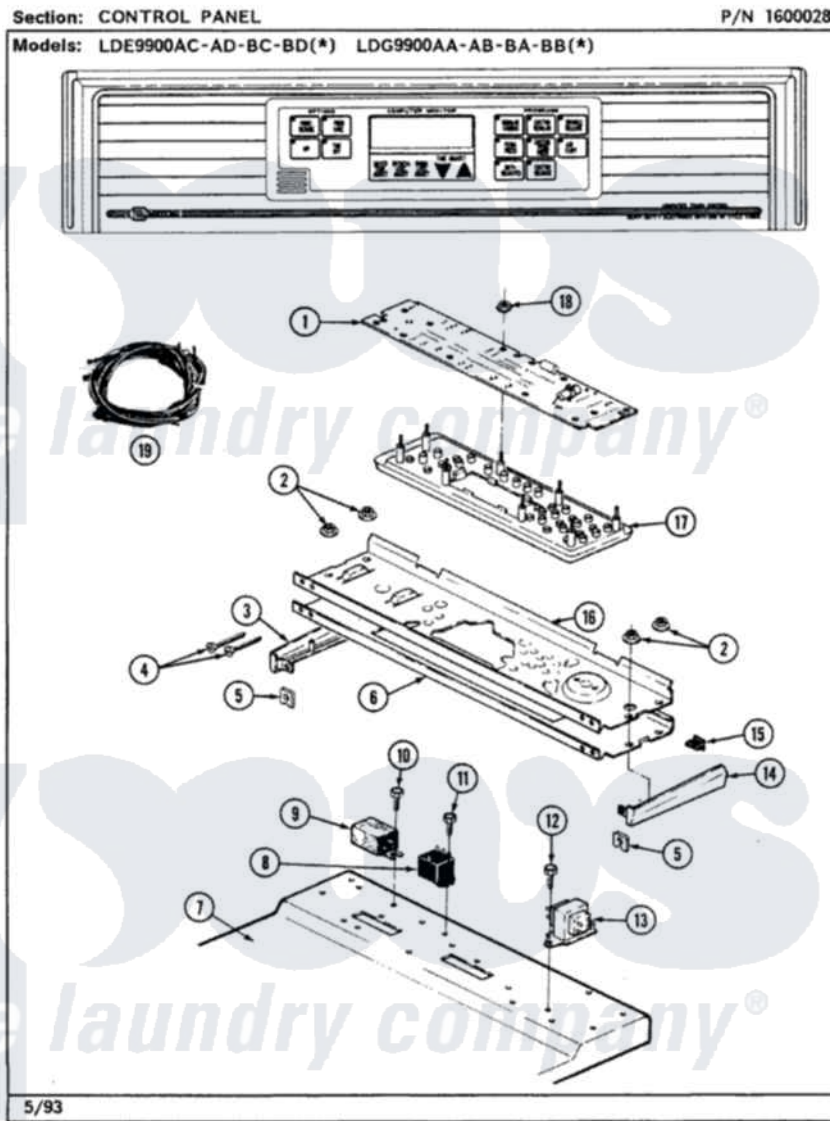

Maytag LDE9900ACL 03 - CONTROL PANEL

Maytag Residential Maytag LDE9900ACL Dryer Parts Parts Diagram 03 - CONTROL PANEL
 Click on the part number to view part

Item	Original Part Number	Replaced By	Status	Part Description
1	307218		Not Available	CIRCUIT BOARD ASSY
2	214872			Palnut, End Cap Note: Nut, Lamp Holder
3	207215		Not Available	END CAP LH
4	210932			Screw, No.8 X 9/16 Ctsk Note: Screw, Inlet Duct
5	214894			Fastener, End Cap
6	307215	WB62X1699		Cooktopbrushed Chrome
7	307104M		Not Available	TOP COVER ASSY
"	307104L			Top Cover Assembly
"	307104			Top Cover Assembly
8	206824	W10133335		Relay, Motor
9	306199			Relay, Heater
10	Y251119	3177991		Screw
11	211294	90767		Screw, 8A X 3/8 HeX Washer Head Tapping
12	211294	90767		Screw, 8A X 3/8 HeX Washer Head Tapping

"	Y313559		Screw
13	207766		Transformer
14	207216	Not Available	END CAP RH
15	214897		Pad, Control Panel
16	315028	Not Available	BACKUP PLATE
17	307214	Not Available	MOUNTING PANEL ASSY
18	912077		Locknut, Reader Harness
19	308323	Not Available	HARNESS, WIRE