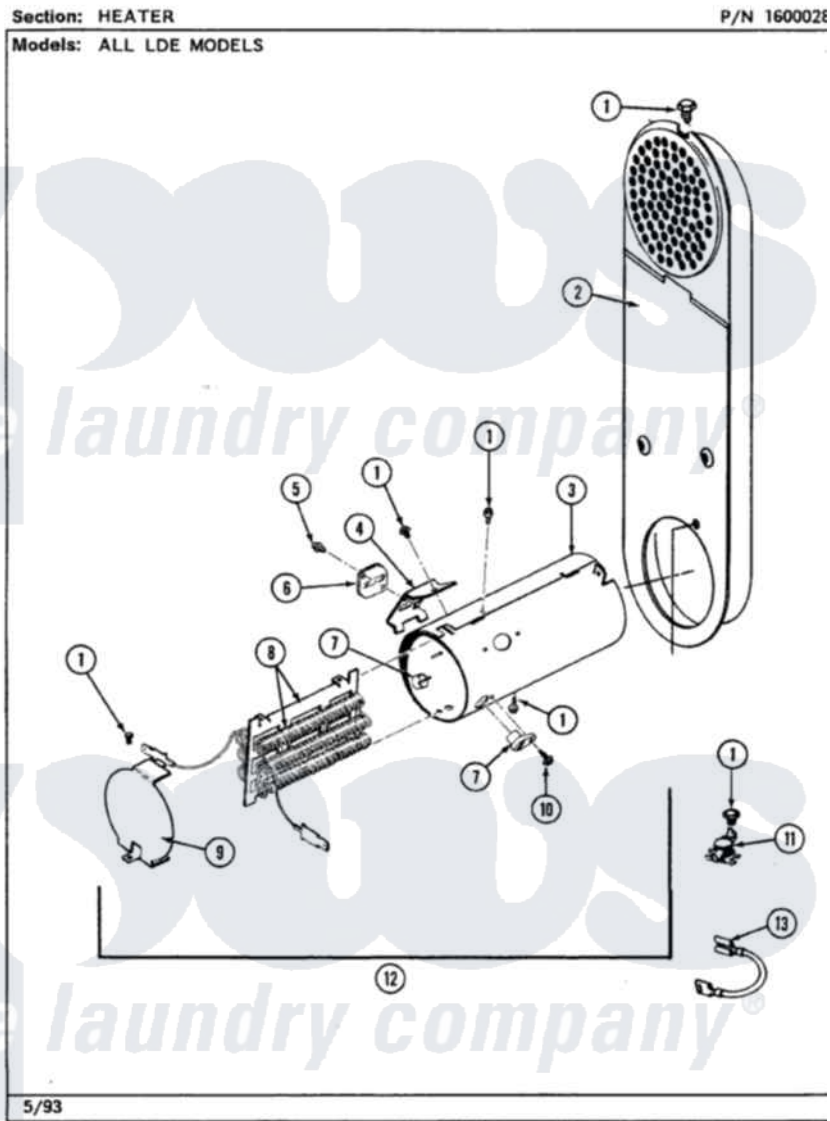

Maytag LDE9900ACL 05 - HEATER

Maytag [Residential Maytag LDE9900ACL Dryer Parts](#) Parts Diagram 05 - HEATER
Click on the part number to view part

Item	Original Part Number	Replaced By	Status	Part Description
1	211294	90767		Screw, 8A X 3/8 HeX Washer Head Tapping
2	308503		Not Available	INLET DUCT ASSEMBLY
"	307120		Not Available	INLET DUCT ASSY.
3	314995			Enclosure, Heater
4	315346			Bracket, Thermal Fuse
5	314848	W10116760		Screw
6	307473			Fuse, Thermal
7	314998			Insulator, Terminal
8	307184	Y308612		Heater Sub-Assembly
9	314999			Shield, Radiant
10	314554		Not Available	SCREW
11	308217			Thermostat, Hi-Limit
"	303396			Thermostat, Hi-Limit
12	307178			Heater Assembly
13	Y307173			Wire, Jumper