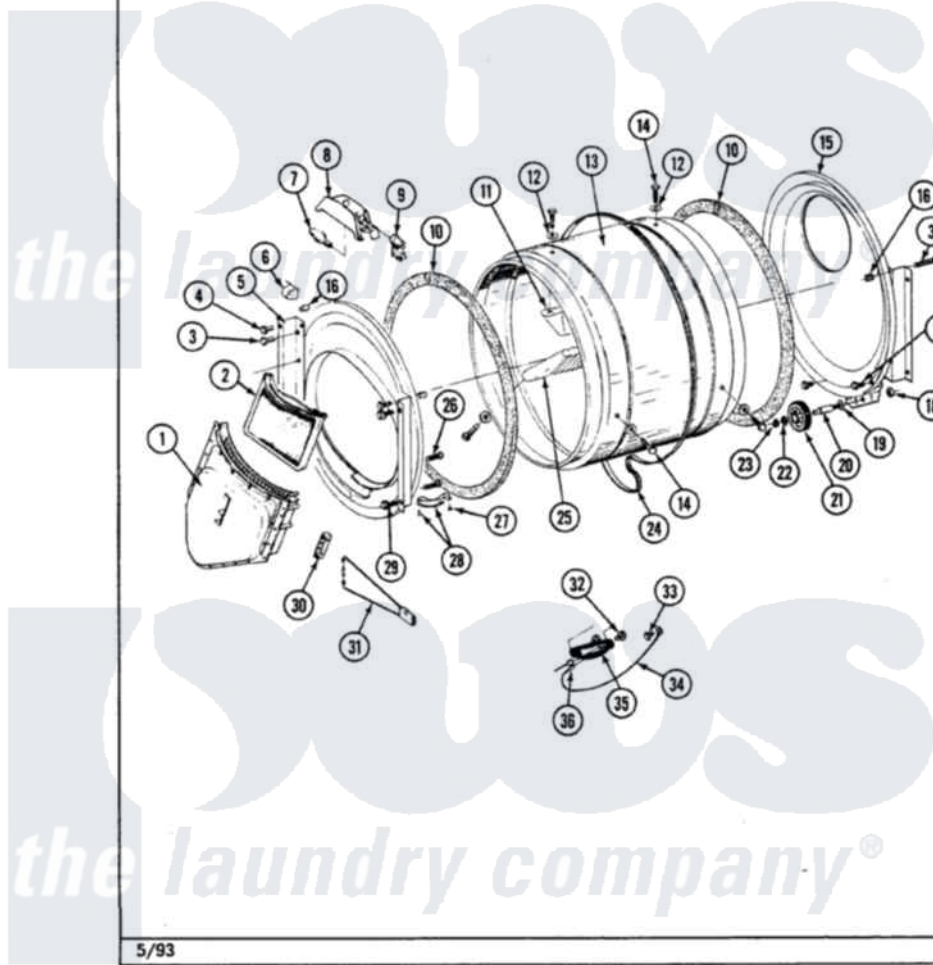

Maytag LDE9900ACL 08 - TUMBLER

Section: TUMBLER
Models: ALL MODELS

P/N 1600028

Maytag [Residential Maytag LDE9900ACL Dryer Parts](#) Parts Diagram 08 - TUMBLER
Click on the part number to view part

Item	Original Part Number	Replaced By	Status	Part Description
1	Y307112	33001016		Outlet Duct Assembly
2	307213	33001167		Filter, Lint
3	313764		Not Available	SCREW
4	Y313561			Screw----NA
5	307117			Tumbler Front W/Seal
6	Y310376			Clip, Door Switch Harness
7	Y307100	67001316		Bulb, Light
8	314955	33001496		Lamp- Hold
9	307097	33001496		Lamp- Hold
10	314820			Seal, Tumbler
11	314803	33001012		Baffle
12	314158			Washer, Baffle To Tumbler
13	314802		Not Available	TUMBLER W/OUT BAFFLES
"	306663		Not Available	TUMBLER W/BAFFLES
14	Y310759			Screw, Tumbler Baffles
15	Y307114	33001178		Back, Tumbler

"	Y308544	33001178	Back, Tumbler
16	313915	31-3915	Tech Sheet
17	211294	90767	Screw, 8A X 3/8 HeX Washer Head Tapping
18	312538	33001443	Nut, Hex
19	Y313347	312535	Washer, Vault Mounting Brk.
20	Y312948	6-3129480	Shaft- Tumbler
21	Y303373	12001541	Drum Roller/Washer Assembly--W
22	312535		Washer, Vault Mounting Brk.
23	410233	9703438	Ring-Retrn
24	Y312959		Poly "V" Belt For Tumbler
25	314804	33001004	Baffle, Tall
26	Y314110	33002917	Screw, No.10-16
27	210720		Rivet, Bearing To Tumbler Fmt
28	306508		Tumbler Bearing Kit ---W
29	Y310632	1163839	Screw
30	315020		Switch Housing
31	307206	307207	Reed Switch
32	Y251119	3177991	Screw
33	211294	90767	Screw, 8A X 3/8 HeX Washer Head Tapping
34	Y303711		Sensor Ground Wire
35	304997		Sensor Assembly With Screws
36	Y312658		Receptacle, Sensor Ground Wire