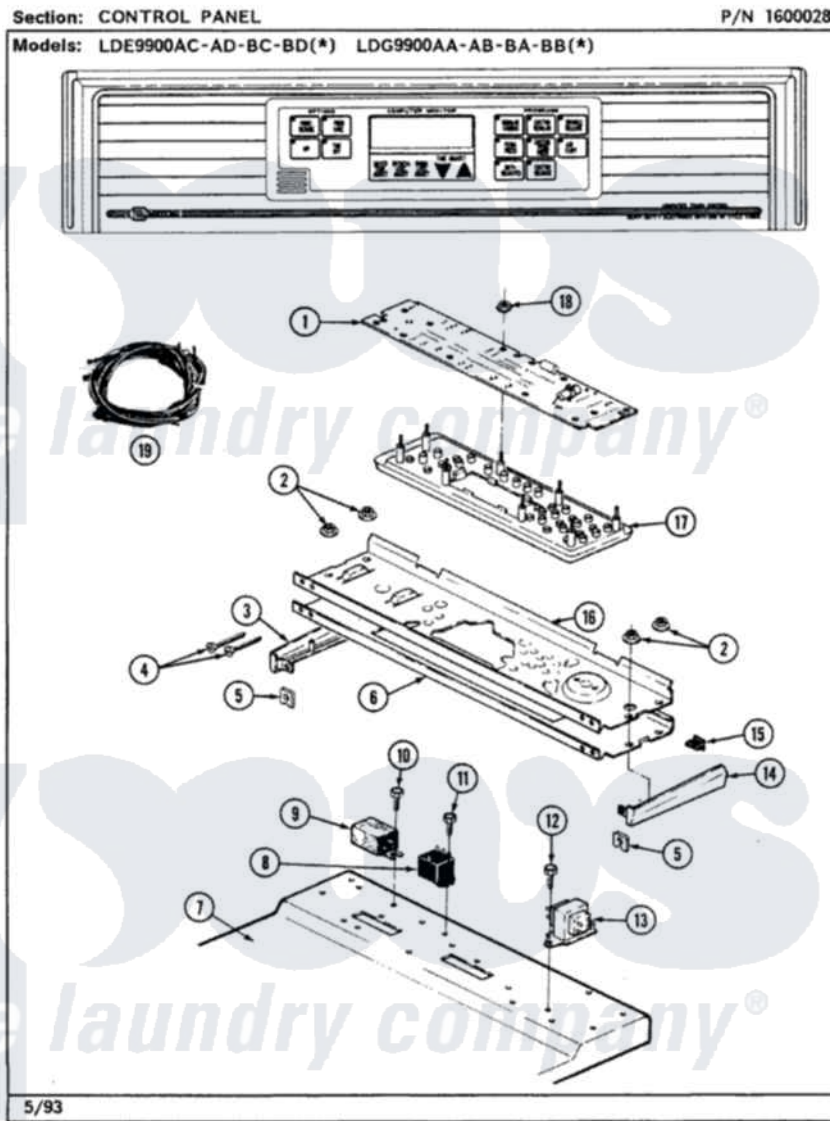

Maytag LDE9900ACW 03 - CONTROL PANEL

Maytag Residential Maytag LDE9900ACW Dryer Parts Parts Diagram 03 - CONTROL PANEL
 Click on the part number to view part

Item	Original Part Number	Replaced By	Status	Part Description
1	307218		Not Available	CIRCUIT BOARD ASSY
2	214872			Palnut, End Cap Note: Nut, Lamp Holder
3	207215		Not Available	END CAP LH
4	210932			Screw, No.8 X 9/16 Ctsk Note: Screw, Inlet Duct
5	214894			Fastener, End Cap
6	307215	WB62X1699		Cooktopbrushed Chrome
7	307104M		Not Available	TOP COVER ASSY
"	307104L			Top Cover Assembly
"	307104			Top Cover Assembly
8	206824	W10133335		Relay, Motor
9	306199			Relay, Heater
10	Y251119	3177991		Screw
11	211294	90767		Screw, 8A X 3/8 HeX Washer Head Tapping
12	211294	90767		Screw, 8A X 3/8 HeX Washer Head Tapping

"	Y313559		Screw
13	207766		Transformer
14	207216	Not Available	END CAP RH
15	214897		Pad, Control Panel
16	315028	Not Available	BACKUP PLATE
17	307214	Not Available	MOUNTING PANEL ASSY
18	912077		Locknut, Reader Harness
19	308323	Not Available	HARNESS, WIRE