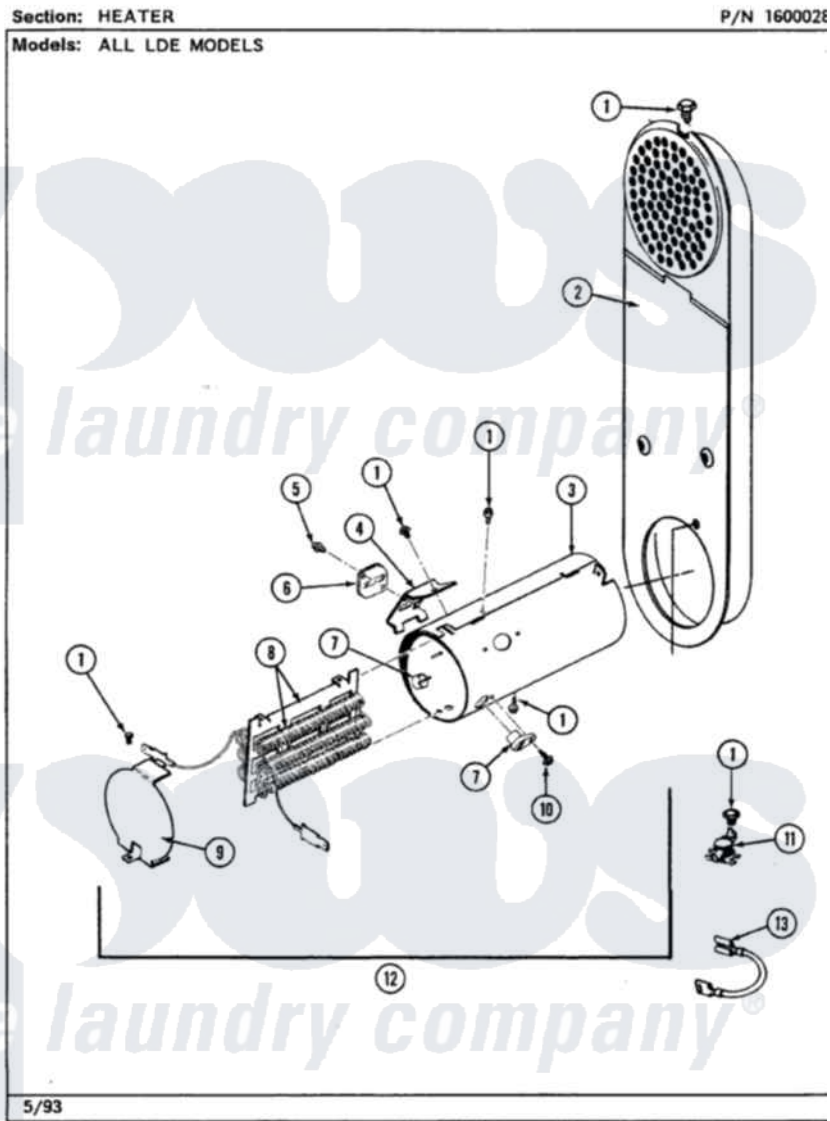

Maytag LDE9900ACW 05 - HEATER

Maytag [Residential Maytag LDE9900ACW Dryer Parts](#) Parts Diagram 05 - HEATER
Click on the part number to view part

Item	Original Part Number	Replaced By	Status	Part Description
1	211294	90767		Screw, 8A X 3/8 HeX Washer Head Tapping
2	308503		Not Available	INLET DUCT ASSEMBLY
"	307120		Not Available	INLET DUCT ASSY.
3	314995			Enclosure, Heater
4	315346			Bracket, Thermal Fuse
5	314848	W10116760		Screw
6	307473			Fuse, Thermal
7	314998			Insulator, Terminal
8	307184	Y308612		Heater Sub-Assembly
9	314999			Shield, Radiant
10	314554		Not Available	SCREW
11	308217			Thermostat, Hi-Limit
"	303396			Thermostat, Hi-Limit
12	307178			Heater Assembly
13	Y307173			Wire, Jumper