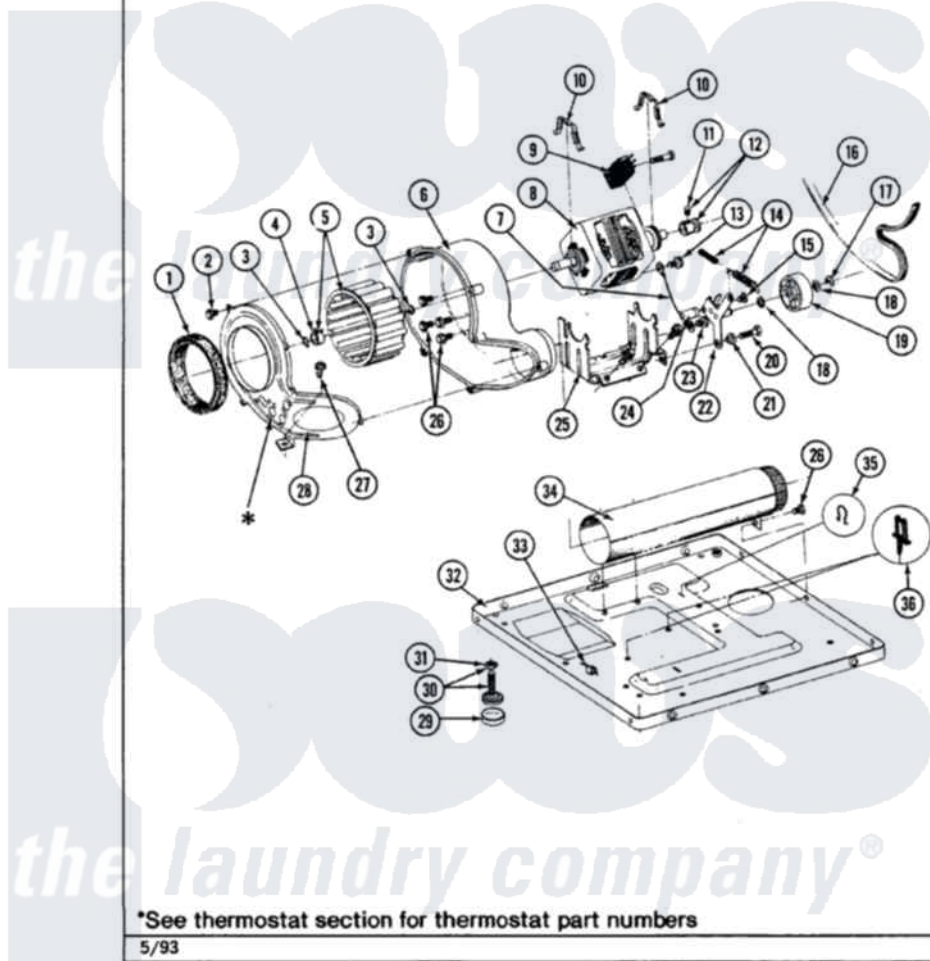

Maytag LDE9900ACW 06 - MOTOR DRIVE

Section: MOTOR DRIVE

P/N 1600028

Models: ALL MODELS

Maytag [Residential Maytag LDE9900ACW Dryer Parts](#) Parts Diagram 06 - MOTOR DRIVE

[Click on the part number to view part](#)

Item	Original Part Number	Replaced By	Status	Part Description
1	Y312901			Seal, Housing Cover
2	Y312961	W10116751		Screw
3	410233	9703438		Ring-Retrn
4	312967			Clamp, Blower Housing
5	Y303836			Blower Wheel Assembly And Clamp
6	Y312893			Housing, Blower
7	901220			Ground Wire
8	Y303358	W10410999		Motor-Drive
9	306207		Not Available	(PROD. No.303358-8 & No.303358-9)
"	Y303877		Not Available	SWITCH, MOTOR EXTERNAL START No.303358-2, No.303358-4, 303358-7
"	Y303879			Switch, Motor External Start
10	Y015825			Clip, Motor To Motor Support
11	Y053241			Set Screw, Motor Pulley
12	Y305185	6-3051850		Pulley- MO

13	910343	488234	Screw 8-32 X 1/4
14	Y303945		IDLER SPRING ASSY. W/PLUG
15	Y312961	W10116751	Screw
16	Y312959		Poly "V" Belt For Tumbler
17	312958	354987	Ring, Retaining
18	Y312527		Washer, Idler Shaft
19	Y303705	6-3037050	Pulley- ID
20	Y014874		Screw, Idler Arm And Sleeve
21	Y312894	315772	Sleeve, Idler Arm
22	Y303363	6-3033630	Idler Arm
23	211294	90767	Screw, 8A X 3/8 HeX Washer Head Tapping
24	Y313582	W10116756	Spacer
25	312897		Not Available
26	Y310632	1163839	SUPPORT, MOTOR
27	Y313561		Screw----NA
28	314778		Not Available
29	Y314137		COVER, BLOWER HOUSING
30	Y305086		Foot, Rubber
31	Y052740	62739	Adjustable Leg And Nut
32	Y303361		Nut, Lock
33	Y310376		Not Available
34	Y303442		BASE ASSY. (UPPER & LOWER)
35	410490		Clip, Door Switch Harness
36	Y313262	W10116752	EXHAUST DUCT ASSEMBLY
			Spring, Retainer Wire Harness
			Retainer-