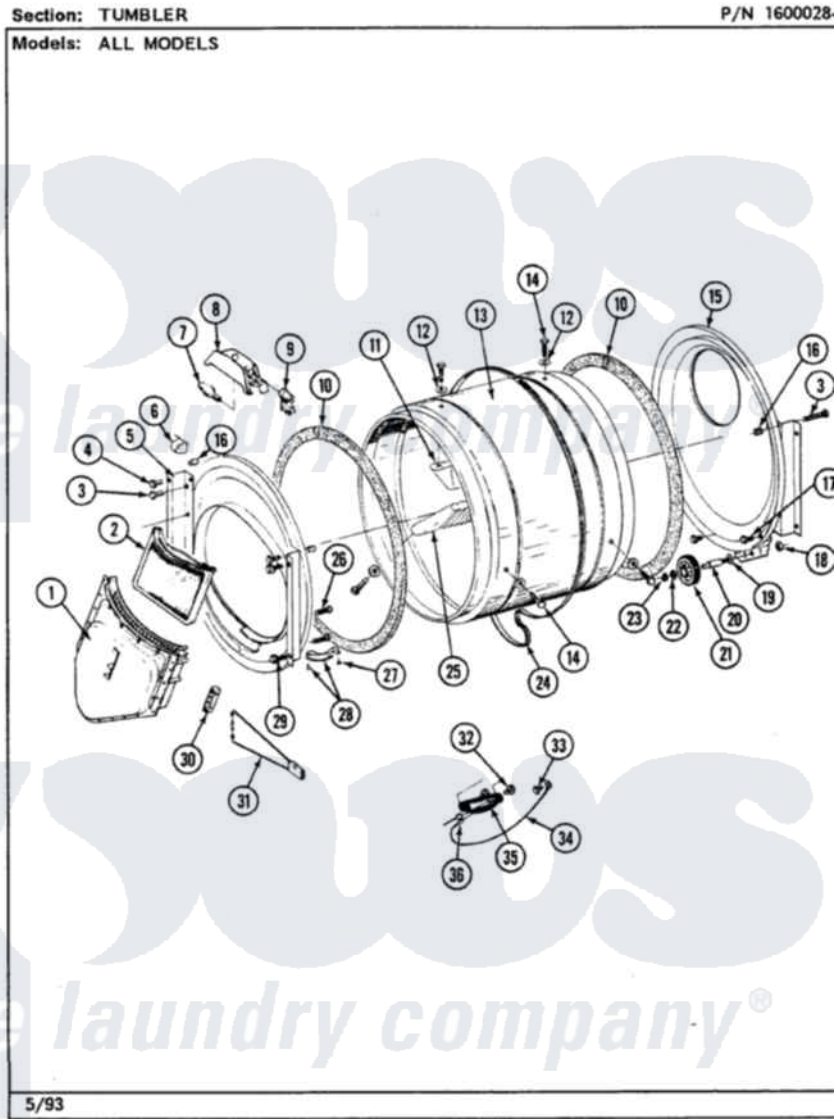

Maytag LDE9900ACW 08 - TUMBLER

Maytag [Residential Maytag LDE9900ACW Dryer Parts](#) Parts Diagram 08 - TUMBLER
Click on the part number to view part

Item	Original Part Number	Replaced By	Status	Part Description
1	Y307112	33001016		Outlet Duct Assembly
2	307213	33001167		Filter, Lint
3	313764		Not Available	SCREW
4	Y313561			Screw----NA
5	307117			Tumbler Front W/Seal
6	Y310376			Clip, Door Switch Harness
7	Y307100	67001316		Bulb, Light
8	314955	33001496		Lamp- Hold
9	307097	33001496		Lamp- Hold
10	314820			Seal, Tumbler
11	314803	33001012		Baffle
12	314158			Washer, Baffle To Tumbler
13	314802		Not Available	TUMBLER W/OUT BAFFLES
"	306663		Not Available	TUMBLER W/BAFFLES
14	Y310759			Screw, Tumbler Baffles
15	Y307114	33001178		Back, Tumbler

"	Y308544	33001178	Back, Tumbler
16	313915	31-3915	Tech Sheet
17	211294	90767	Screw, 8A X 3/8 HeX Washer Head Tapping
18	312538	33001443	Nut, Hex
19	Y313347	312535	Washer, Vault Mounting Brk.
20	Y312948	6-3129480	Shaft- Tumbler
21	Y303373	12001541	Drum Roller/Washer Assembly--W
22	312535		Washer, Vault Mounting Brk.
23	410233	9703438	Ring-Retrn
24	Y312959		Poly "V" Belt For Tumbler
25	314804	33001004	Baffle, Tall
26	Y314110	33002917	Screw, No.10-16
27	210720		Rivet, Bearing To Tumbler Fmt
28	306508		Tumbler Bearing Kit ---W
29	Y310632	1163839	Screw
30	315020		Switch Housing
31	307206	307207	Reed Switch
32	Y251119	3177991	Screw
33	211294	90767	Screw, 8A X 3/8 HeX Washer Head Tapping
34	Y303711		Sensor Ground Wire
35	304997		Sensor Assembly With Screws
36	Y312658		Receptacle, Sensor Ground Wire