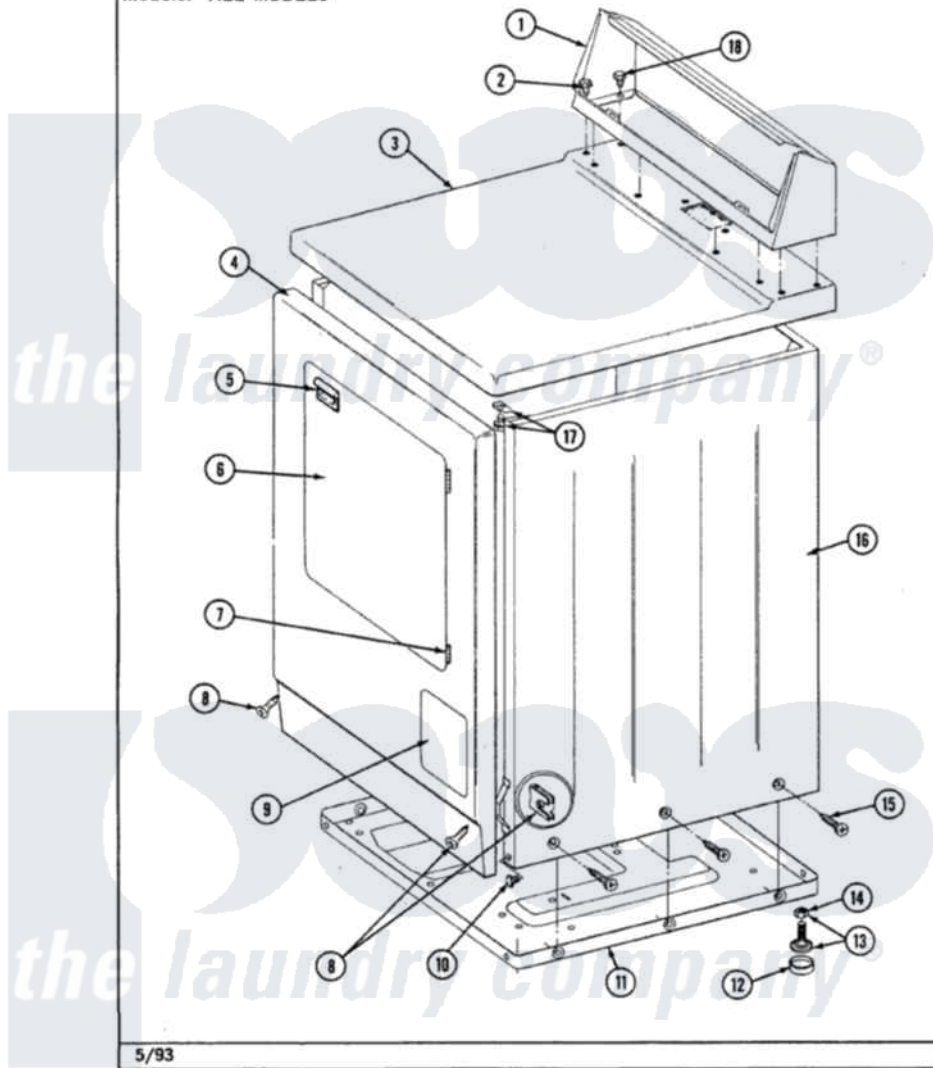

Maytag LDE9900ADL 01 - CABINET-FRONT

Section: CABINET-FRONT

P/N 1600028

Models: ALL MODELS

5/93

Maytag [Residential Maytag LDE9900ADL Dryer Parts](#) Parts Diagram 01 - CABINET-FRONT

[Click on the part number to view part](#)

Item	Original Part Number	Replaced By	Status	Part Description
1	305193L			Console
2	Y313559			Screw
3	307104L			Top Cover Assembly
4	308000L			Front Panel Assembly
5	314972			Handle Door ALM
6	314966L		Not Available	DOOR PANEL ALMOND
"	307111L	308061L		Door Assembly---NA
7	307099	33001230		Hinge, Door
8	204439			Screw And Fstner Assembly
10	Y310632	1163839		Screw
11	Y303361		Not Available	BASE ASSY. (UPPER & LOWER)
12	Y314137			Foot, Rubber
13	Y305086			Adjustable Leg And Nut
14	Y052740	62739		Nut, Lock
15	213007			Xfor Cabinet See Cabinet, Back

16	307124L	Not Available	CABINET ASSY ALMOND
17	204445		Screw And Fastener Assembly
18	211294	90767	Screw, 8A X 3/8 HeX Washer Head Tapping