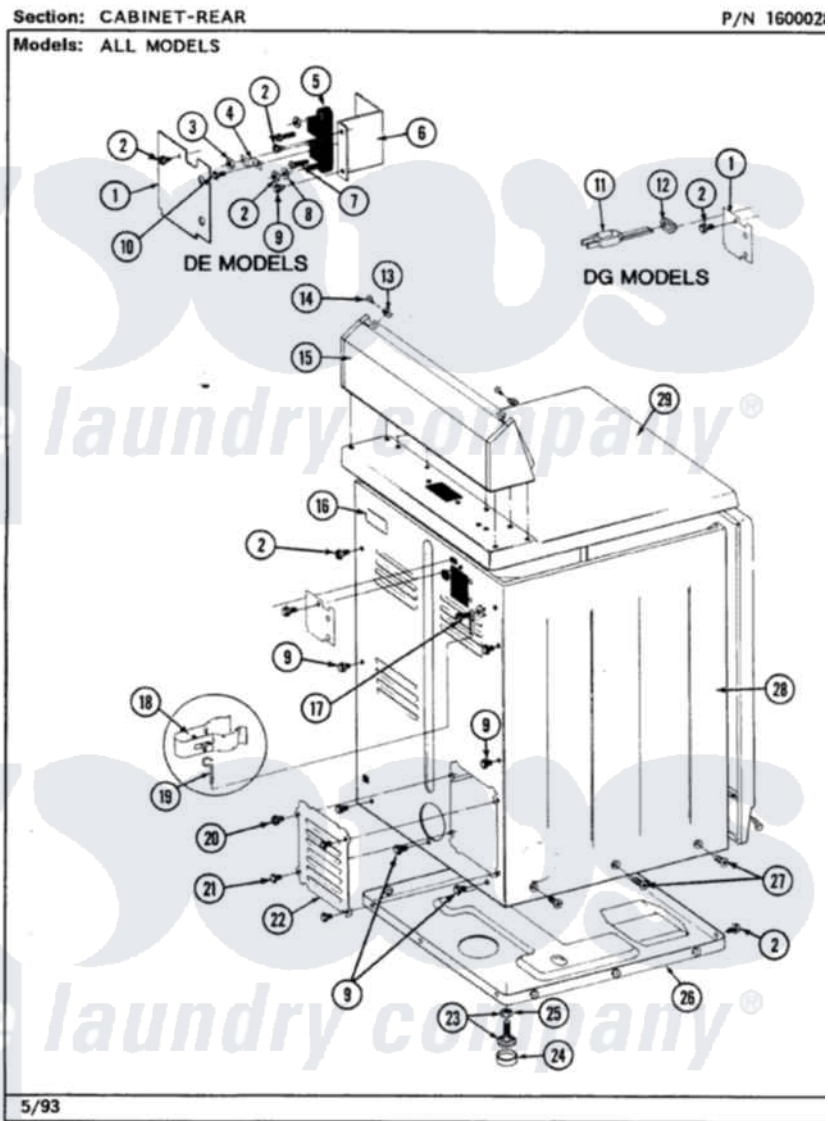

Maytag LDE9900ADL 02 - CABINET-REAR

Maytag [Residential Maytag LDE9900ADL Dryer Parts](#) Parts Diagram 02 - CABINET-REAR
Click on the part number to view part

Item	Original Part Number	Replaced By	Status	Part Description
1	Y312905		Not Available	COVER, TERMINAL
2	Y313561			Screw----NA
3	311484	112432		Nut
4	Y312184			Strap, Grounding
5	400008			Block, Terminal
6	Y312904			Bracket, Terminal Block
7	Y312209	W10001200		Screw
8	Y311270			Washer, Terminal Block
9	Y310632	1163839		Screw
10	Y311423	489483		Screw 10-32 X 1/2
11	305168	33002916		Power Cord, Canadian 240V
13	215075			Fastener, Control Panel To Console
14	210932			Screw, No.8 X 9/16 Ctsk Note: Screw, Inlet Duct
15	305193L			Console LABEL, ELECTRICAL INSTR.

16	214519		PART NOT USED-GAS MODELS ONLY
17	303846	22003781	Screw, Ground Strap
20	Y313559		Screw
21	211294	90767	Screw, 8A X 3/8 HeX Washer Head Tapping
22	Y312951	Not Available	ACCESS COVER, BACK
23	Y305086		Adjustable Leg And Nut
24	Y314137		Foot, Rubber
25	Y052740	62739	Nut, Lock
26	Y303361	Not Available	BASE ASSY. (UPPER & LOWER)
27	213077	Not Available	CAP FOR TIMER KNOB
28	307124		Cabinet
"	307124L	Not Available	CABINET ASSY ALMOND
29	307104L		Top Cover Assembly