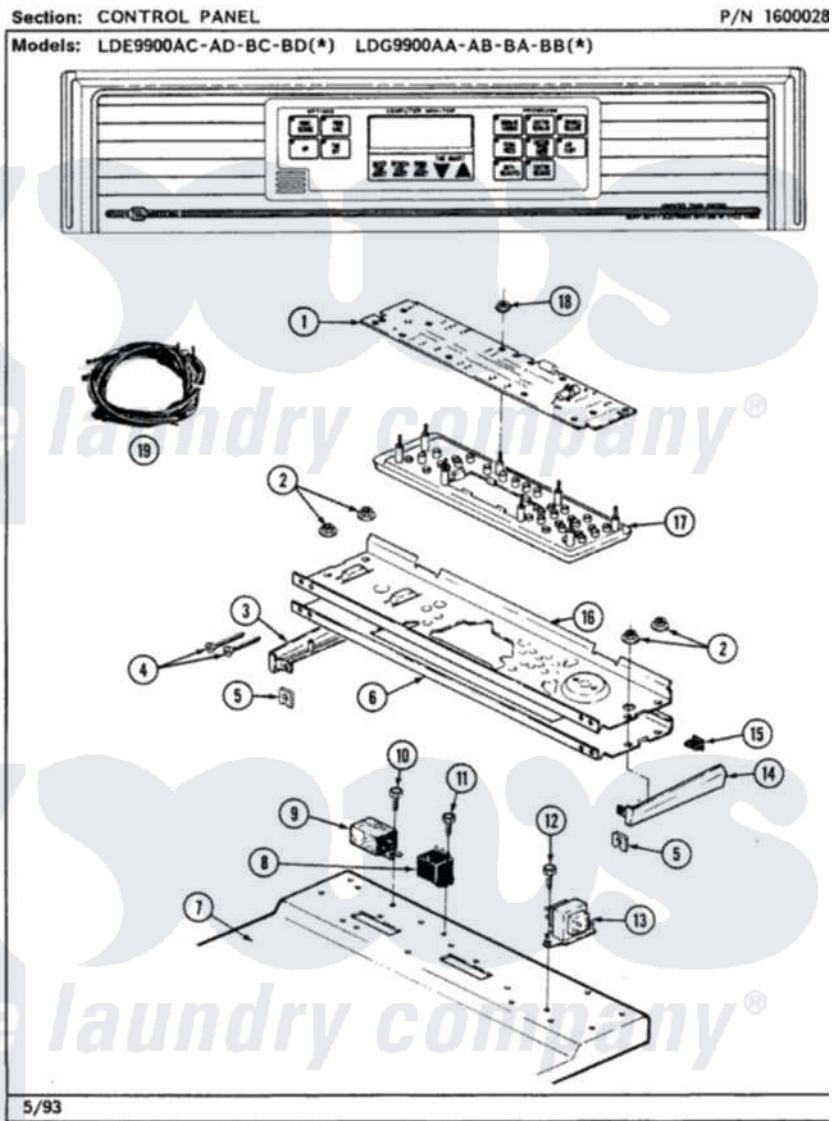

# Maytag LDE9900ADL 03 - CONTROL PANEL

Maytag Residential Maytag LDE9900ADL Dryer Parts Parts Diagram 03 - CONTROL PANEL  
 Click on the part number to view part

Item	Original Part Number	Replaced By	Status	Part Description
1	307218		Not Available	CIRCUIT BOARD ASSY
2	<a href="#">214872</a>			Palnut, End Cap Note: Nut, Lamp Holder
3	207215		Not Available	END CAP LH
4	<a href="#">210932</a>			Screw, No.8 X 9/16 Ctsk Note: Screw, Inlet Duct
5	<a href="#">214894</a>			Fastener, End Cap
6	307215	<a href="#">WB62X1699</a>		Cooktopbrushed Chrome
7	<a href="#">307104</a>			Top Cover Assembly
"	307104M		Not Available	TOP COVER ASSY
"	<a href="#">307104L</a>			Top Cover Assembly
8	206824	<a href="#">W10133335</a>		Relay, Motor
9	<a href="#">306199</a>			Relay, Heater
10	Y251119	<a href="#">3177991</a>		Screw
11	211294	<a href="#">90767</a>		Screw, 8A X 3/8 HeX Washer Head Tapping
12	<a href="#">Y313559</a>			Screw

"	211294	<a href="#">90767</a>	Screw, 8A X 3/8 HeX Washer Head Tapping
13	<a href="#">207766</a>		Transformer
14	207216	Not Available	END CAP RH
15	<a href="#">214897</a>		Pad, Control Panel
16	315028	Not Available	BACKUP PLATE
17	307214	Not Available	MOUNTING PANEL ASSY
18	<a href="#">912077</a>		Locknut, Reader Harness
19	308324	Not Available	HARNESS, WIRE(CANADA)
20	315036	Not Available	MANUAL, USE & CARE