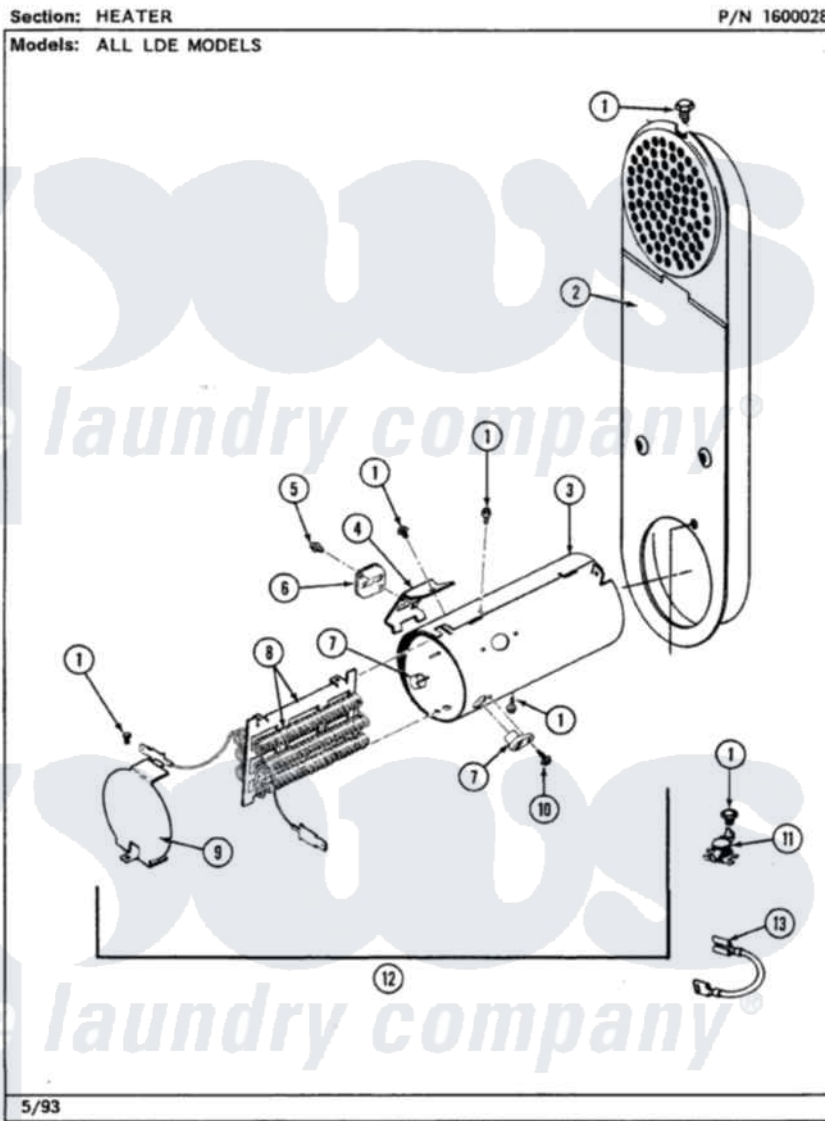

# Maytag LDE9900ADL 05 - HEATER

Maytag [Residential Maytag LDE9900ADL Dryer Parts](#) Parts Diagram 05 - HEATER  
Click on the part number to view part

Item	Original Part Number	Replaced By	Status	Part Description
1	211294	<a href="#">90767</a>		Screw, 8A X 3/8 HeX Washer Head Tapping
2	308503		Not Available	INLET DUCT ASSEMBLY
"	307120		Not Available	INLET DUCT ASSY.
3	<a href="#">314995</a>			Enclosure, Heater
4	<a href="#">315346</a>			Bracket, Thermal Fuse
5	314848	<a href="#">W10116760</a>		Screw
6	<a href="#">307473</a>			Fuse, Thermal
7	<a href="#">314998</a>			Insulator, Terminal
8	307184	<a href="#">Y308612</a>		Heater Sub-Assembly
9	<a href="#">314999</a>			Shield, Radiant
10	314554		Not Available	SCREW
11	<a href="#">308217</a>			Thermostat, Hi-Limit
"	<a href="#">303396</a>			Thermostat, Hi-Limit
12	<a href="#">307178</a>			Heater Assembly
13	<a href="#">Y307173</a>			Wire, Jumper