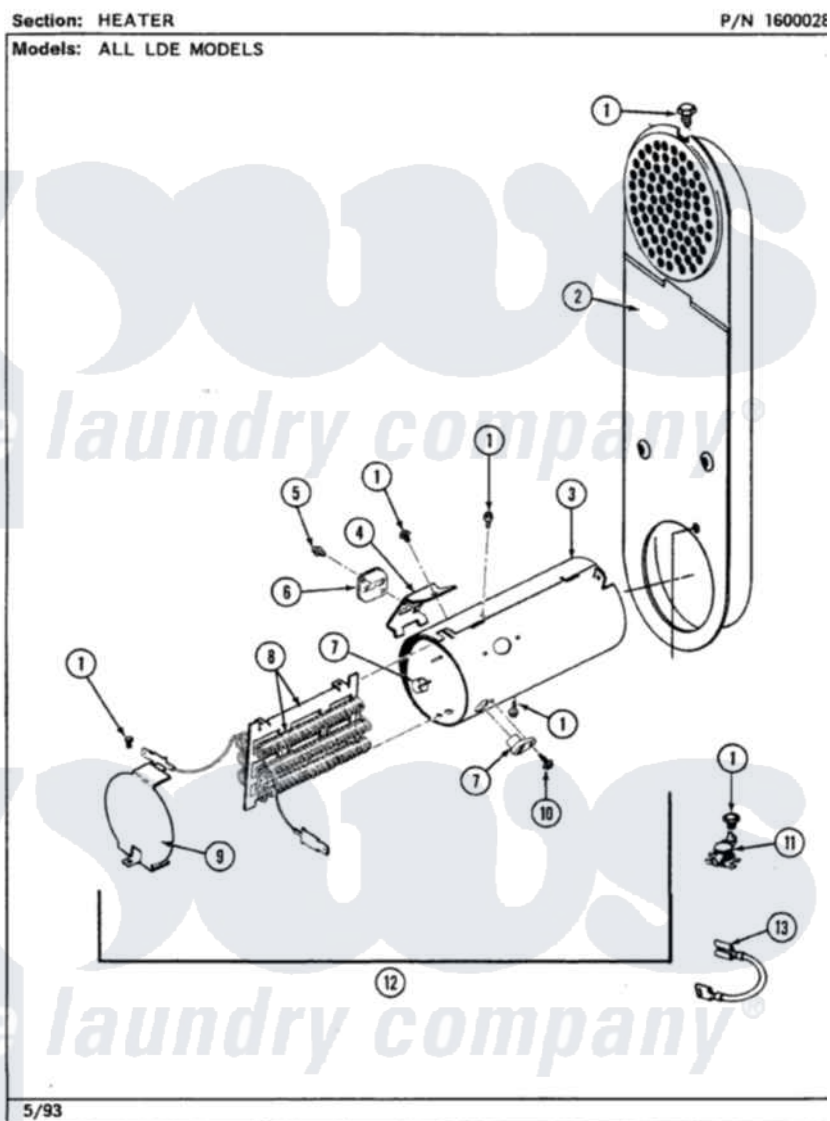

Maytag LDE9900ADW 05 - HEATER

Maytag [Residential Maytag LDE9900ADW Dryer Parts](#) Parts Diagram 05 - HEATER
Click on the part number to view part

Item	Original Part Number	Replaced By	Status	Part Description
1	211294	90767		Screw, 8A X 3/8 HeX Washer Head Tapping
2	308503		Not Available	INLET DUCT ASSEMBLY
"	307120		Not Available	INLET DUCT ASSY.
3	314995			Enclosure, Heater
4	315346			Bracket, Thermal Fuse
5	314848	W10116760		Screw
6	307473			Fuse, Thermal
7	314998			Insulator, Terminal
8	307184	Y308612		Heater Sub-Assembly
9	314999			Shield, Radiant
10	314554		Not Available	SCREW
11	308217			Thermostat, Hi-Limit
"	303396			Thermostat, Hi-Limit
12	307178			Heater Assembly
13	Y307173			Wire, Jumper