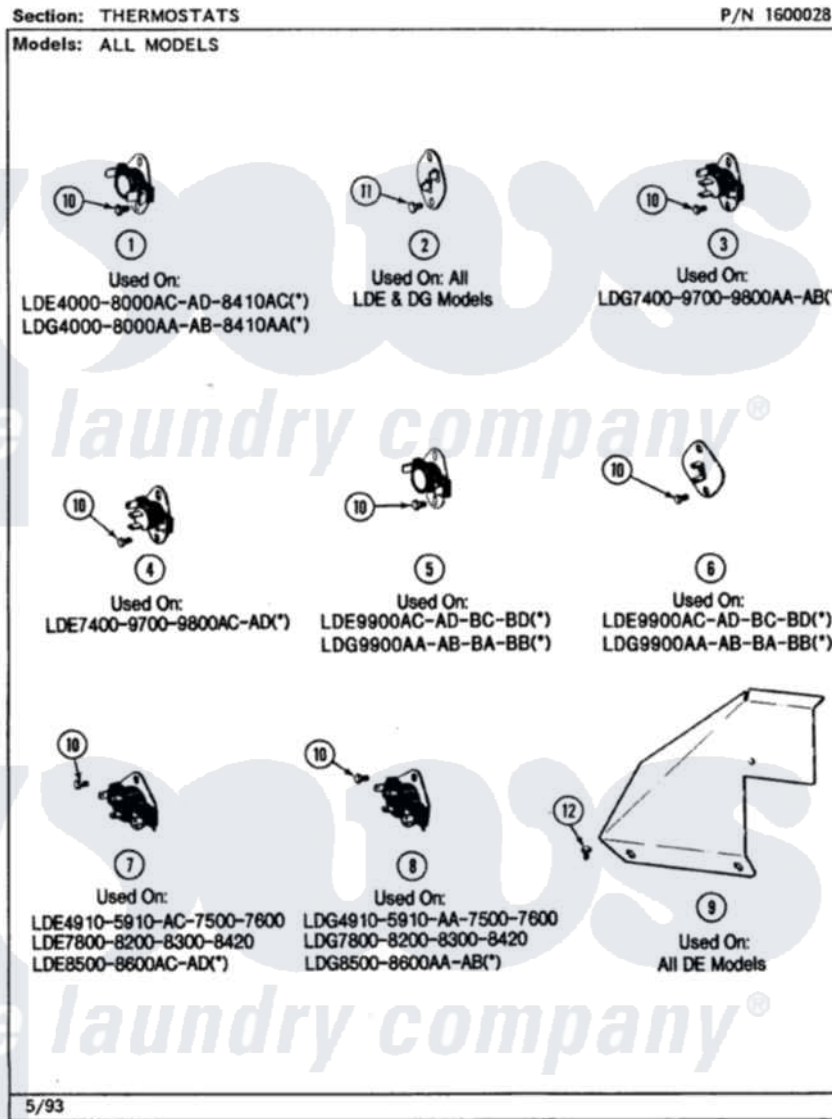

Maytag LDE9900ADW 07 - THERMOSTATS

Maytag Residential Maytag LDE9900ADW Dryer Parts Parts Diagram 07 - THERMOSTATS
Click on the part number to view part

Item	Original Part Number	Replaced By	Status	Part Description
1	Y304475			Cycling Thermostat 140 Deg.
2	306604			Cut-Off, Thermal Part Not Used
3	306910			Thermostat, Multi Temp Note: Thermostat
4	306911			Thermostat, Multi-Temp
5	307200			Thermostat, Limit
6	307208			Thermistor, Temp. Control
7	307249			Thermostat, Multi-Temp
8	307250			Thermostat, Multi-Temp
9	315122		Not Available	COVER, THERMOSTAT PART NOT USED (MDE ONLY)
10	211294	90767		Screw, 8A X 3/8 HeX Washer Head Tapping
11	314848	W10116760		Screw
12	Y310632	1163839		Screw