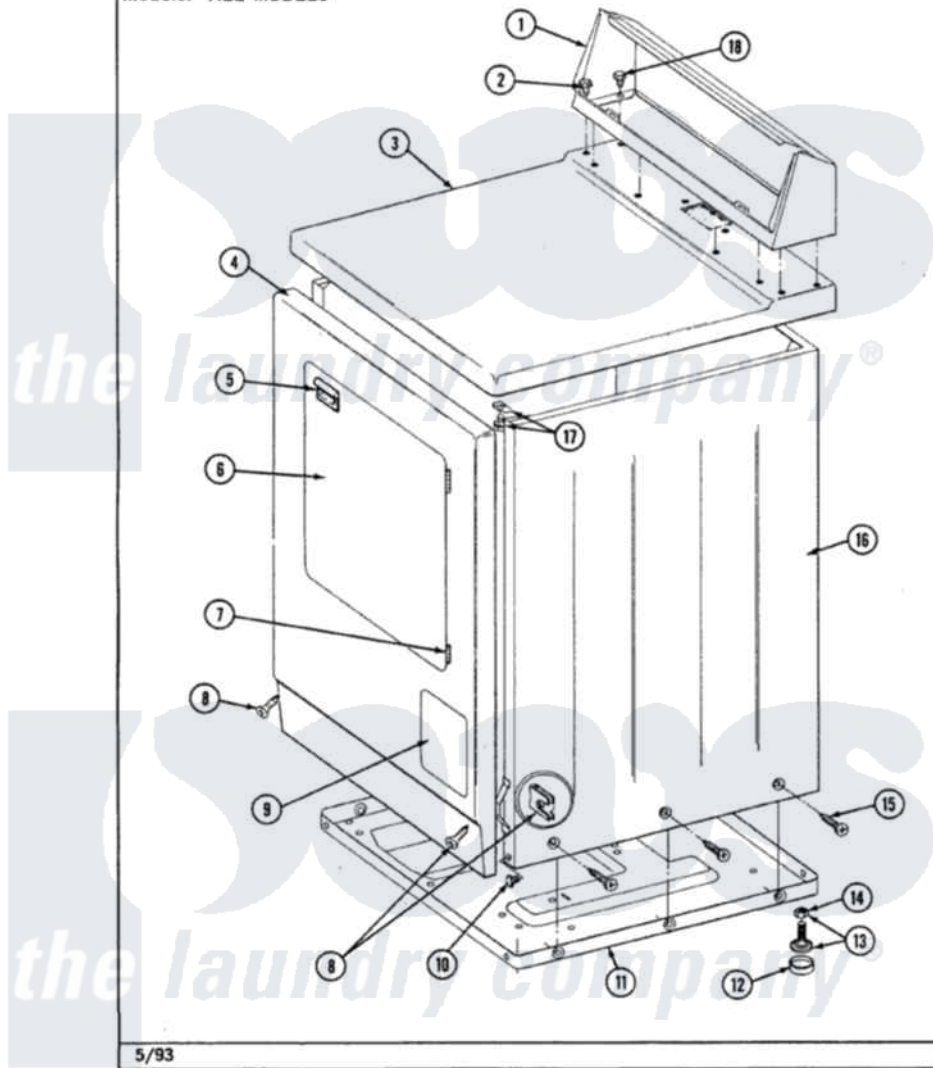

# Maytag LDE9900BCL 01 - CABINET-FRONT

Section: CABINET-FRONT

P/N 1600028

Models: ALL MODELS

5/93

Maytag [Residential Maytag LDE9900BCL Dryer Parts](#) Parts Diagram 01 - CABINET-FRONT

[Click on the part number to view part](#)

Item	Original Part Number	Replaced By	Status	Part Description
1	<a href="#">305193L</a>			Console
2	<a href="#">Y313559</a>			Screw
3	<a href="#">307104L</a>			Top Cover Assembly
4	<a href="#">308000L</a>			Front Panel Assembly
5	<a href="#">314972</a>			Handle Door ALM
6	314966L		Not Available	DOOR PANEL ALMOND
"	307111L	<a href="#">308061L</a>		Door Assembly---NA
7	307099	<a href="#">33001230</a>		Hinge, Door
8	<a href="#">204439</a>			Screw And Fstner Assembly
10	Y310632	<a href="#">1163839</a>		Screw
11	Y303361		Not Available	BASE ASSY. (UPPER & LOWER)
12	<a href="#">Y314137</a>			Foot, Rubber
13	<a href="#">Y305086</a>			Adjustable Leg And Nut
14	Y052740	<a href="#">62739</a>		Nut, Lock
15	<a href="#">213007</a>			Xfor Cabinet See Cabinet, Back

16	307124L	Not Available	CABINET ASSY ALMOND
17	<a href="#">204445</a>		Screw And Fastener Assembly
18	211294	<a href="#">90767</a>	Screw, 8A X 3/8 HeX Washer Head Tapping