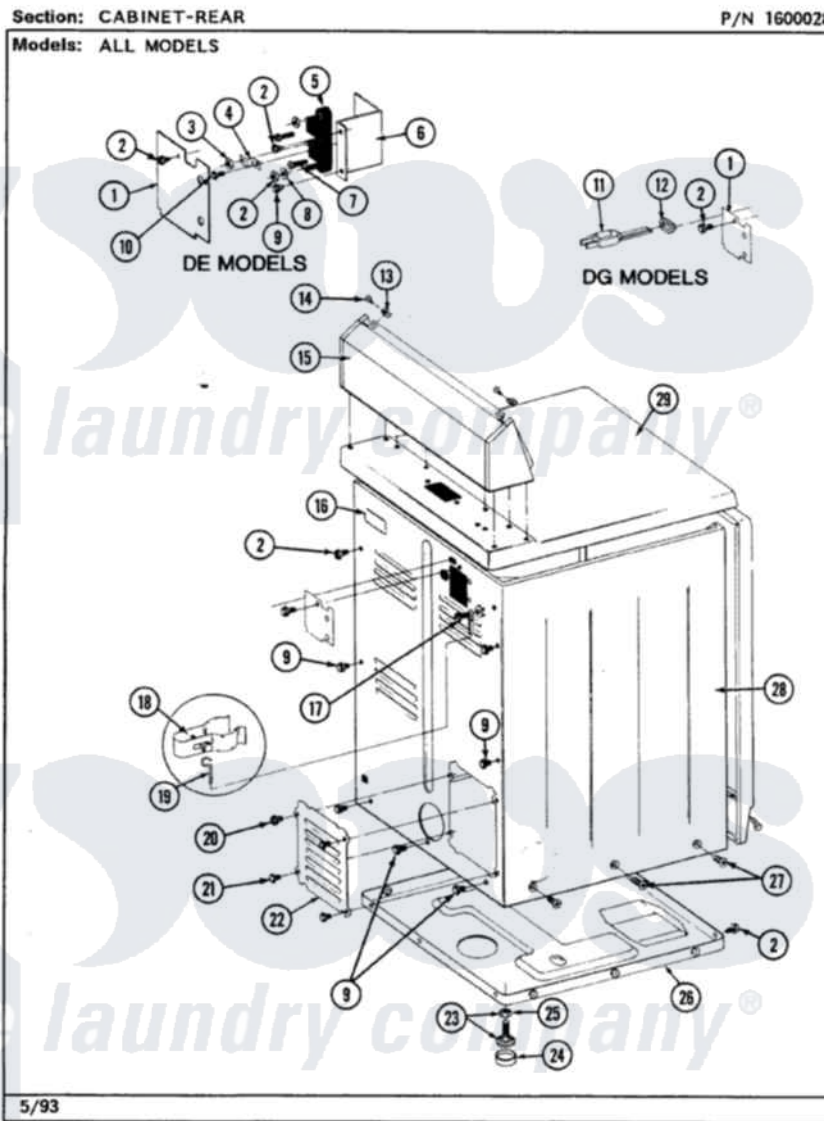

Maytag LDE9900BCL 02 - CABINET-REAR

Maytag Residential Maytag LDE9900BCL Dryer Parts Parts Diagram 02 - CABINET-REAR
Click on the part number to view part

Item	Original Part Number	Replaced By	Status	Part Description
1	Y312905		Not Available	COVER, TERMINAL
2	Y313561			Screw----NA
3	311484	112432		Nut
4	Y312184			Strap, Grounding
5	400008			Block, Terminal
6	Y312904			Bracket, Terminal Block
7	Y312209	W10001200		Screw
8	Y311270			Washer, Terminal Block
9	Y310632	1163839		Screw
10	Y311423	489483		Screw 10-32 X 1/2
13	215075			Fastener, Control Panel To Console
14	210932			Screw, No.8 X 9/16 Ctsk Note: Screw, Inlet Duct
15	305193L			Console
16	214519			LABEL, ELECTRICAL INSTR. PART NOT USED-GAS MODELS ONLY

17	303846	22003781	Screw, Ground Strap
20	Y313559		Screw
21	211294	90767	Screw, 8A X 3/8 HeX Washer Head Tapping
22	Y312951	Not Available	ACCESS COVER, BACK
23	Y305086		Adjustable Leg And Nut
24	Y314137		Foot, Rubber
25	Y052740	62739	Nut, Lock
26	Y303361	Not Available	BASE ASSY. (UPPER & LOWER)
27	213077	Not Available	CAP FOR TIMER KNOB
28	307124L	Not Available	CABINET ASSY ALMOND
29	307104L		Top Cover Assembly