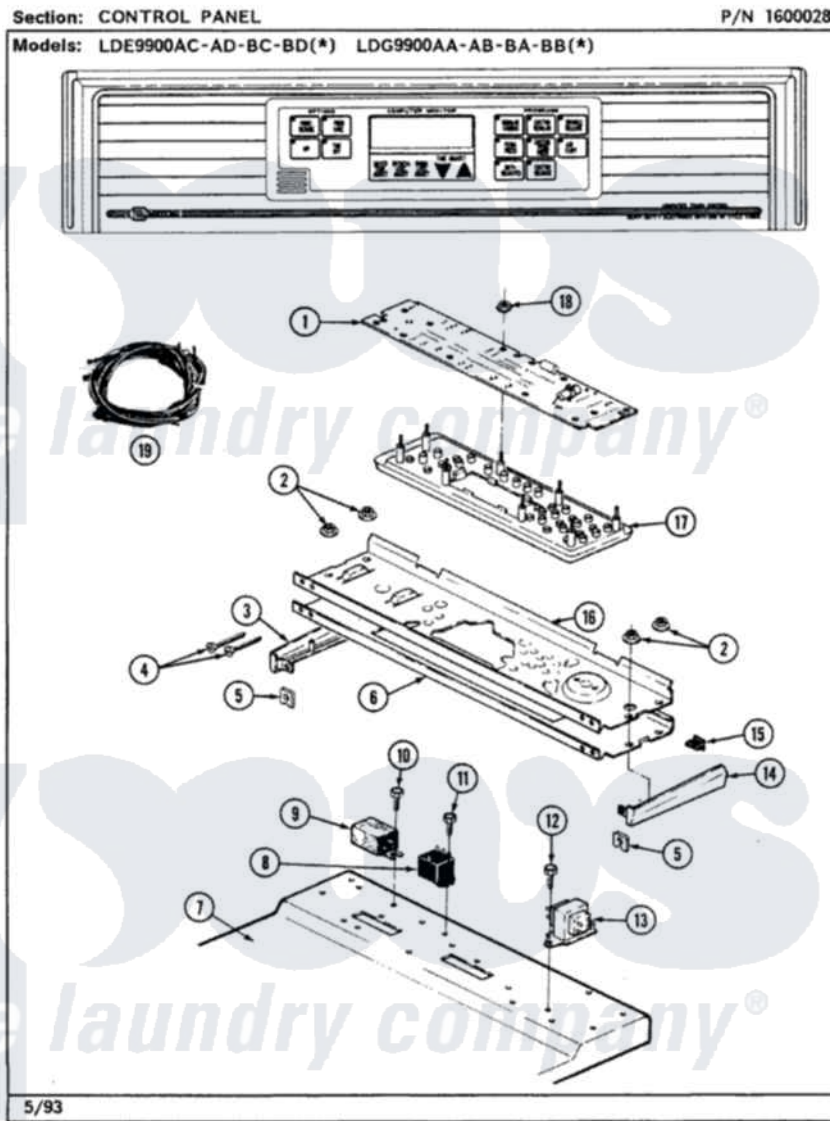

Maytag LDE9900BCL 03 - CONTROL PANEL

Maytag Residential Maytag LDE9900BCL Dryer Parts Parts Diagram 03 - CONTROL PANEL
 Click on the part number to view part

Item	Original Part Number	Replaced By	Status	Part Description
1	307218		Not Available	CIRCUIT BOARD ASSY
2	214872			Palnut, End Cap Note: Nut, Lamp Holder
3	207215		Not Available	END CAP LH
4	210932			Screw, No.8 X 9/16 Ctsk Note: Screw, Inlet Duct
5	214894			Fastener, End Cap
6	307215	WB62X1699		Cooktopbrushed Chrome
7	307104L			Top Cover Assembly
"	307104			Top Cover Assembly
8	206824	W10133335		Relay, Motor
9	306199			Relay, Heater
10	Y251119	3177991		Screw
11	211294	90767		Screw, 8A X 3/8 HeX Washer Head Tapping
12	211294	90767		Screw, 8A X 3/8 HeX Washer Head Tapping
"	Y313559			Screw

13	207766		Transformer
14	207216	Not Available	END CAP RH
15	214897		Pad, Control Panel
16	315028	Not Available	BACKUP PLATE
17	307214	Not Available	MOUNTING PANEL ASSY
18	912077		Locknut, Reader Harness
19	16000327	Not Available	GUIDE, QUICK REF. - MAYTAG
"	308323	Not Available	HARNES, WIRE
"	315030	Not Available	MANUAL, USE & CARE