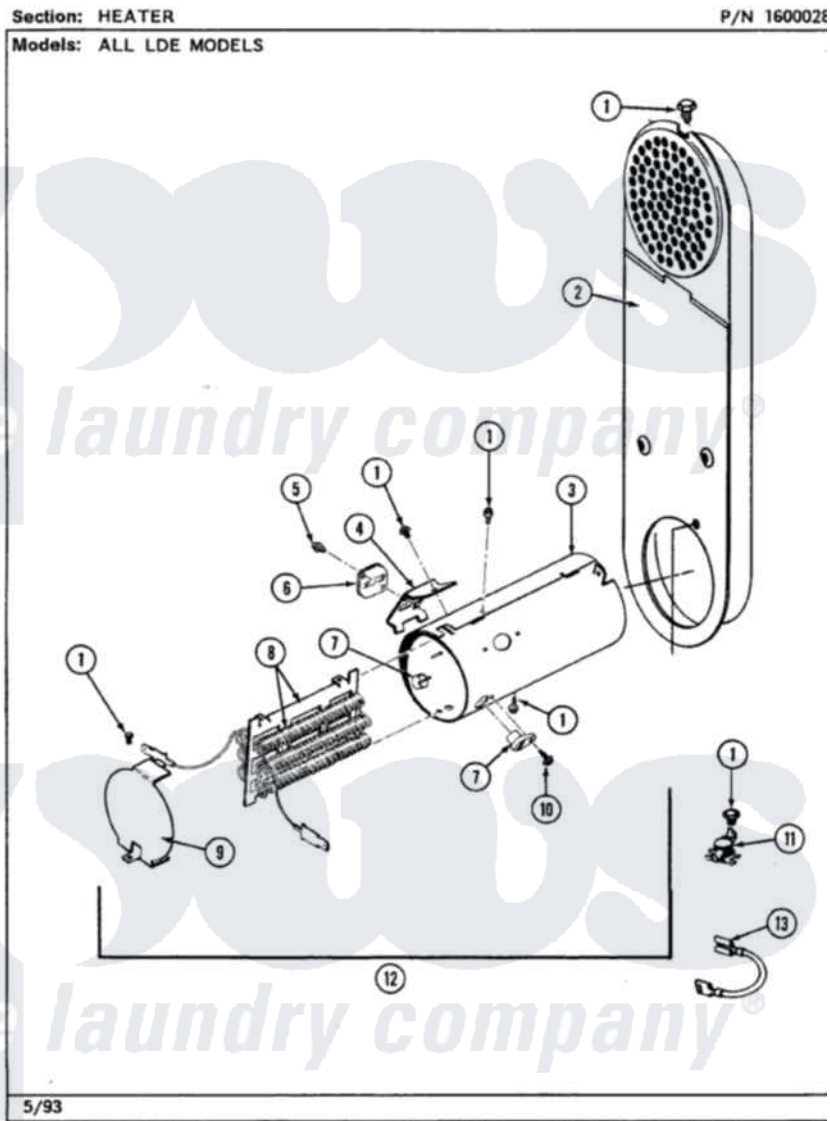

Maytag LDE9900BCL 05 - HEATER

Maytag [Residential Maytag LDE9900BCL Dryer Parts](#) Parts Diagram 05 - HEATER
Click on the part number to view part

Item	Original Part Number	Replaced By	Status	Part Description
1	211294	90767		Screw, 8A X 3/8 HeX Washer Head Tapping
2	308503		Not Available	INLET DUCT ASSEMBLY
"	307120		Not Available	INLET DUCT ASSY.
3	314995			Enclosure, Heater
4	315346			Bracket, Thermal Fuse
5	314848	W10116760		Screw
6	307473			Fuse, Thermal
7	314998			Insulator, Terminal
8	307184	Y308612		Heater Sub-Assembly
9	314999			Shield, Radiant
10	314554		Not Available	SCREW
11	308217			Thermostat, Hi-Limit
"	303396			Thermostat, Hi-Limit
12	307178			Heater Assembly
13	Y307173			Wire, Jumper