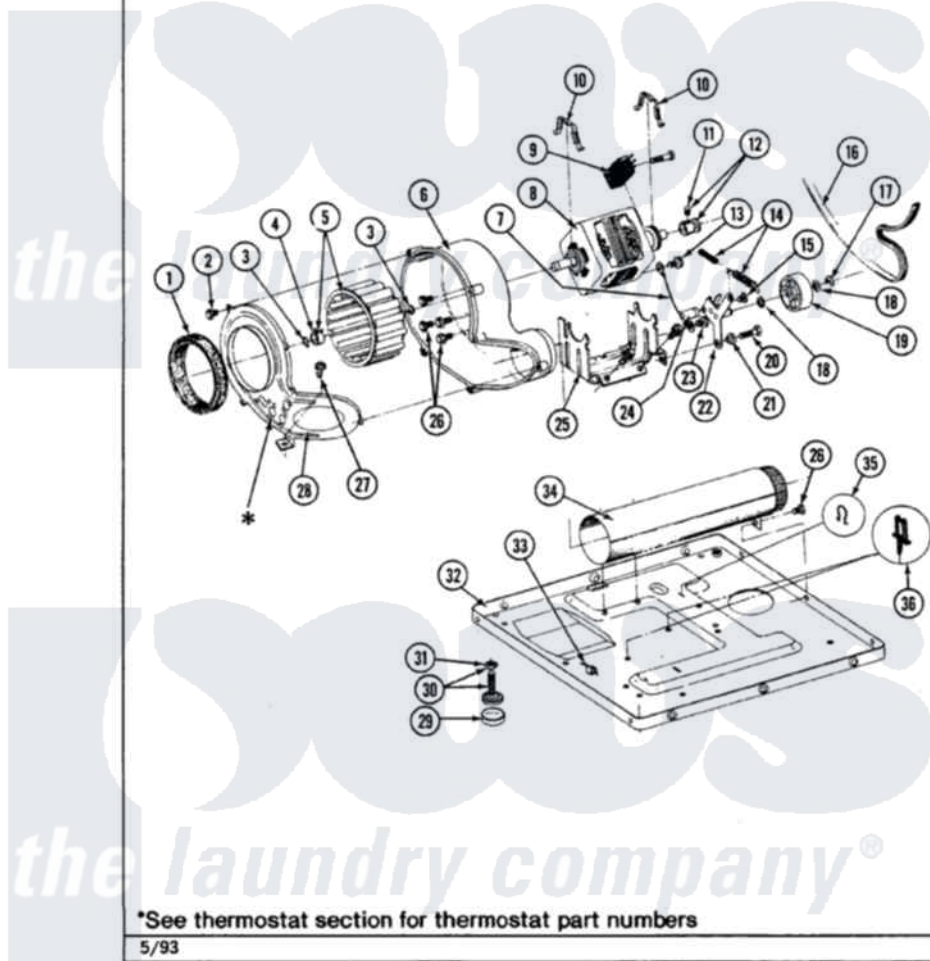

# Maytag LDE9900BCW 06 - MOTOR DRIVE

Section: MOTOR DRIVE

P/N 1600028

Models: ALL MODELS

Maytag [Residential Maytag LDE9900BCW Dryer Parts](#) Parts Diagram 06 - MOTOR DRIVE

[Click on the part number to view part](#)

Item	Original Part Number	Replaced By	Status	Part Description
1	<a href="#">Y312901</a>			Seal, Housing Cover
2	Y312961	<a href="#">W10116751</a>		Screw
3	410233	<a href="#">9703438</a>		Ring-Retrn
4	<a href="#">312967</a>			Clamp, Blower Housing
5	<a href="#">Y303836</a>			Blower Wheel Assembly And Clamp
6	<a href="#">Y312893</a>			Housing, Blower
7	<a href="#">901220</a>			Ground Wire
8	Y303358	<a href="#">W10410999</a>		Motor-Drive
9	306207		Not Available	(PROD. No.303358-8 & No.303358-9)
"	Y303877		Not Available	SWITCH, MOTOR EXTERNAL START No.303358-2, No.303358-4, 303358-7
"	<a href="#">Y303879</a>			Switch, Motor External Start
10	<a href="#">Y015825</a>			Clip, Motor To Motor Support
11	<a href="#">Y053241</a>			Set Screw, Motor Pulley
12	Y305185	<a href="#">6-3051850</a>		Pulley- MO