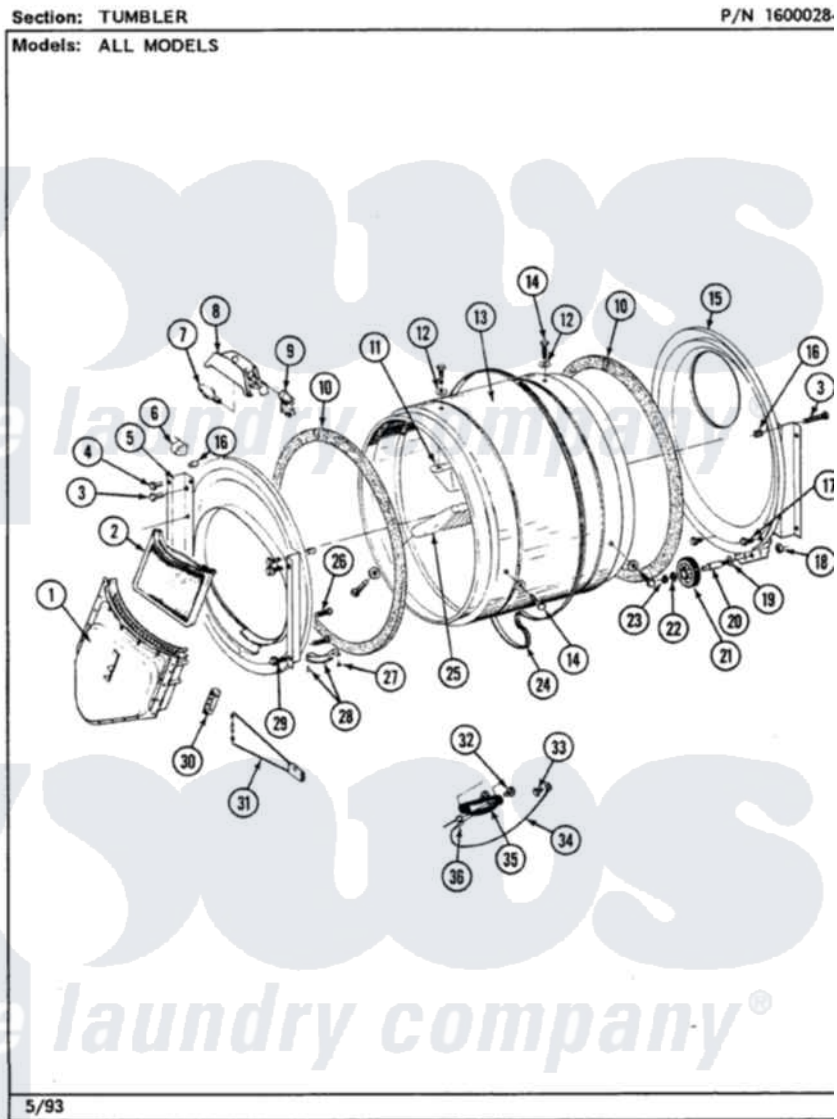

# Maytag LDE9900BCW 08 - TUMBLER

Maytag Residential Maytag LDE9900BCW Dryer Parts Parts Diagram 08 - TUMBLER  
Click on the part number to view part

Item	Original Part Number	Replaced By	Status	Part Description
1	Y307112	<a href="#">33001016</a>		Outlet Duct Assembly
2	307213	<a href="#">33001167</a>		Filter, Lint
3	313764		Not Available	SCREW
4	<a href="#">Y313561</a>			Screw----NA
5	<a href="#">307117</a>			Tumbler Front W/Seal
6	<a href="#">Y310376</a>			Clip, Door Switch Harness
7	Y307100	<a href="#">67001316</a>		Bulb, Light
8	314955	<a href="#">33001496</a>		Lamp- Hold
9	307097	<a href="#">33001496</a>		Lamp- Hold
10	<a href="#">314820</a>			Seal, Tumbler
11	314803	<a href="#">33001012</a>		Baffle
12	<a href="#">314158</a>			Washer, Baffle To Tumbler
13	314802		Not Available	TUMBLER W/OUT BAFFLES
"	306663		Not Available	TUMBLER W/BAFFLES
14	<a href="#">Y310759</a>			Screw, Tumbler Baffles
15	Y307114	<a href="#">33001178</a>		Back, Tumbler

"	Y308544	<a href="#">33001178</a>	Back, Tumbler
16	313915	<a href="#">31-3915</a>	Tech Sheet
17	211294	<a href="#">90767</a>	Screw, 8A X 3/8 HeX Washer Head Tapping
18	312538	<a href="#">33001443</a>	Nut, Hex
19	Y313347	<a href="#">312535</a>	Washer, Vault Mounting Brk.
20	Y312948	<a href="#">6-3129480</a>	Shaft- Tumbler
21	Y303373	<a href="#">12001541</a>	Drum Roller/Washer Assembly--W
22	<a href="#">312535</a>		Washer, Vault Mounting Brk.
23	410233	<a href="#">9703438</a>	Ring-Retrn
24	<a href="#">Y312959</a>		Poly "V" Belt For Tumbler
25	314804	<a href="#">33001004</a>	Baffle, Tall
26	Y314110	<a href="#">33002917</a>	Screw, No.10-16
27	<a href="#">210720</a>		Rivet, Bearing To Tumbler Fmt
28	<a href="#">306508</a>		Tumbler Bearing Kit ---W
29	Y310632	<a href="#">1163839</a>	Screw
30	<a href="#">315020</a>		Switch Housing
31	307206	<a href="#">307207</a>	Reed Switch
32	Y251119	<a href="#">3177991</a>	Screw
35	<a href="#">304997</a>		Sensor Assembly With Screws
36	<a href="#">Y312658</a>		Receptacle, Sensor Ground Wire