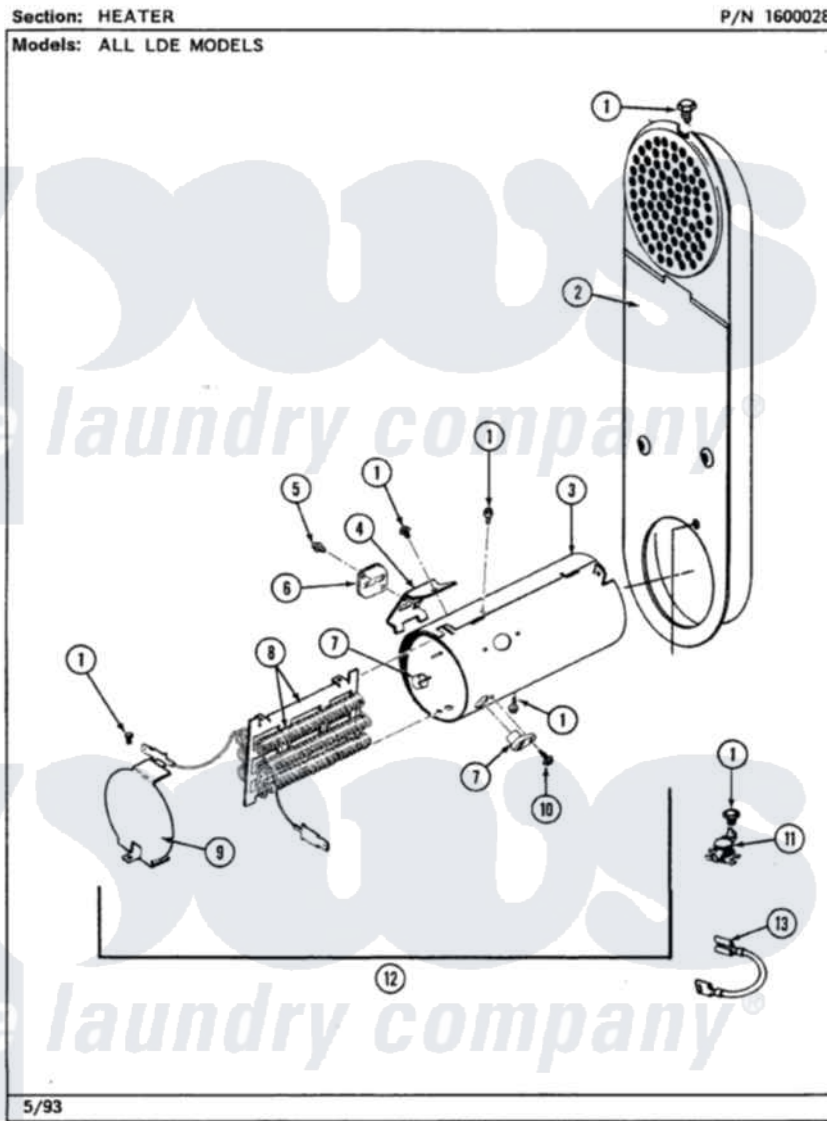

Maytag LDE990BDL 05 - HEATER

Maytag [Residential Maytag LDE990BDL Dryer Parts](#) Parts Diagram 05 - HEATER
Click on the part number to view part

Item	Original Part Number	Replaced By	Status	Part Description
1	211294	90767		Screw, 8A X 3/8 HeX Washer Head Tapping
2	308503		Not Available	INLET DUCT ASSEMBLY
"	307120		Not Available	INLET DUCT ASSY.
3	314995			Enclosure, Heater
4	315346			Bracket, Thermal Fuse
5	314848	W10116760		Screw
6	307473			Fuse, Thermal
7	314998			Insulator, Terminal
8	307184	Y308612		Heater Sub-Assembly
9	314999			Shield, Radiant
10	314554		Not Available	SCREW
11	308217			Thermostat, Hi-Limit
"	303396			Thermostat, Hi-Limit
12	307178			Heater Assembly
13	Y307173			Wire, Jumper