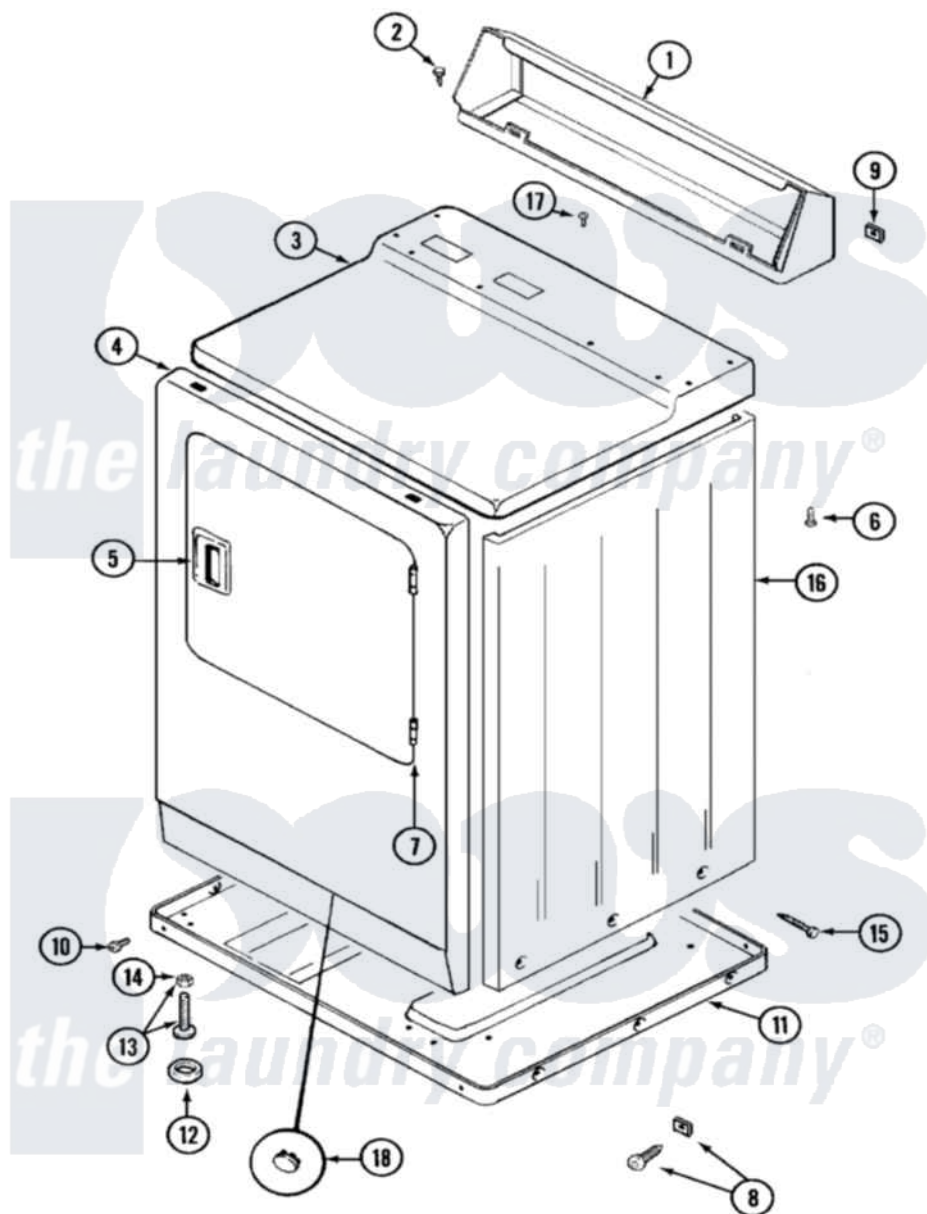

# Maytag LDE9904ACE 01 - CABINET-FRONT

Maytag Residential Maytag LDE9904ACE Dryer Parts Parts Diagram 01 - CABINET-FRONT  
 Click on the part number to view part

Item	Original Part Number	Replaced By	Status	Part Description
1	<a href="#">Y305193</a>			Console
2	216423	<a href="#">3370225</a>		Screw
3	<a href="#">33001165</a>			Top Cover Assembly
4	33001221	<a href="#">22001817</a>		Sheet, Sound Damper
"	<a href="#">33001242</a>			Panel, Front
5	<a href="#">33001241</a>			Handle, Door
6	<a href="#">214354</a>			Screw, Top Cover To Cabnt.
7	<a href="#">33001230</a>			Hinge, Door
8	<a href="#">204439</a>			Screw And Fstner Assembly
9	<a href="#">215075</a>			Fastener, Control Panel To Console
10	<a href="#">Y313561</a>			Screw----NA
"	Y310632	<a href="#">1163839</a>		Screw
11	Y303361		Not Available	BASE ASSY. (UPPER & LOWER)
12	<a href="#">Y314137</a>			Foot, Rubber
13	<a href="#">Y305086</a>			Adjustable Leg And Nut

14	Y052740	<a href="#">62739</a>	Nut, Lock
15	<a href="#">213007</a>		Xfor Cabinet See Cabinet, Back
16	33001159	<a href="#">33001327</a>	Cabinet
17	210186	<a href="#">3370225</a>	Screw
18	33001132	<a href="#">33002342</a>	Plug, Sifht Hole