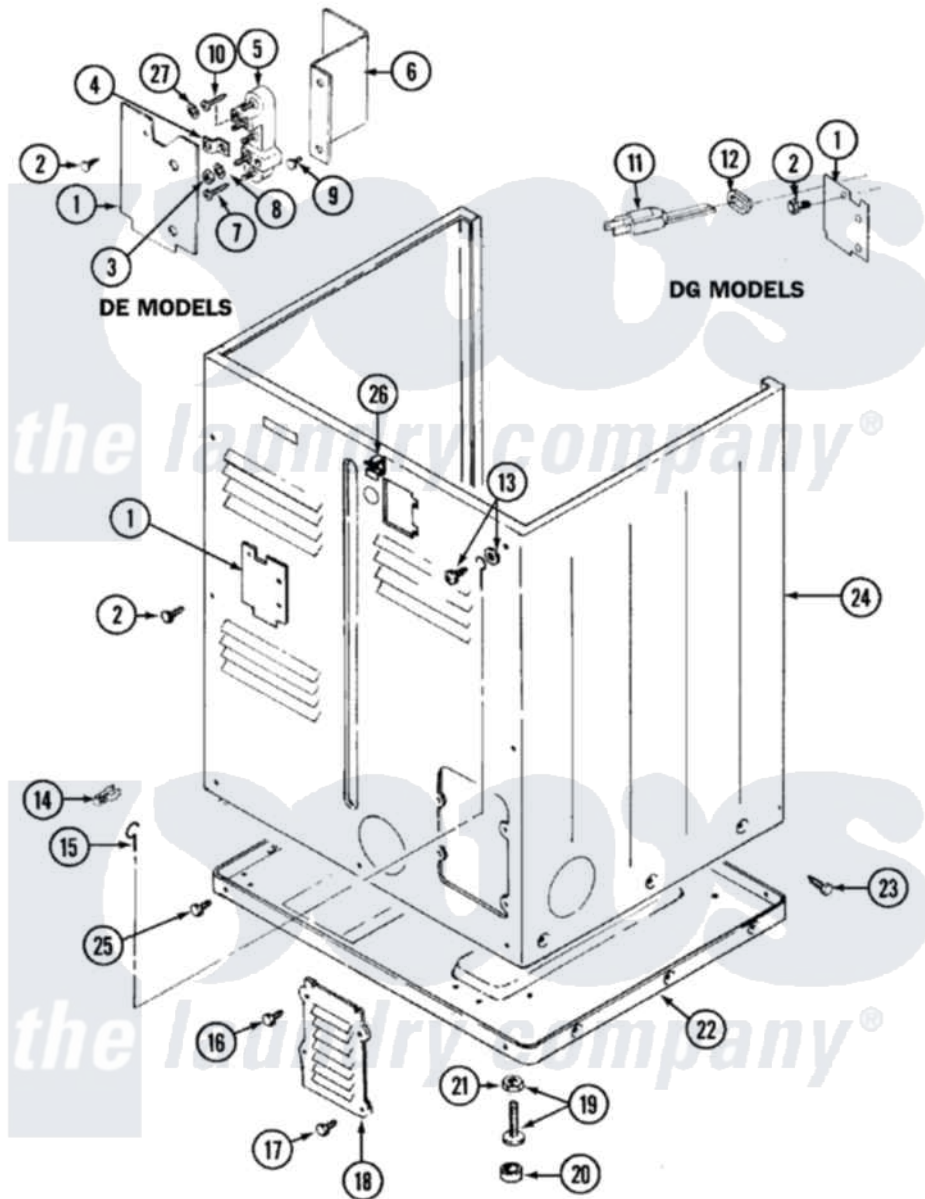

Maytag LDE9904ACE 02 - CABINET-REAR

Maytag [Residential Maytag LDE9904ACE Dryer Parts](#) Parts Diagram 02 - CABINET-REAR
 Click on the part number to view part

Item	Original Part Number	Replaced By	Status	Part Description
1	Y312905		Not Available	COVER, TERMINAL
2	Y313561			Screw----NA
3	311484	112432		Nut
4	Y312184			Strap, Grounding
5	400008			Block, Terminal
6	Y312904			Bracket, Terminal Block
7	Y312209	W10001200		Screw
8	Y311270			Washer, Terminal Block
9	Y310632	1163839		Screw
10	33001245			Screw----NA
13	303846	22003781		Screw, Ground Strap
14	301548			Clamp, Ground Wire
15	204807			Ground Wire, Supp. Plte To Top Cover
16	Y313559			Screw
17	211294	90767		Screw, 8A X 3/8 HeX Washer Head Tapping

18	Y312951	Not Available	ACCESS COVER, BACK
19	Y305086		Adjustable Leg And Nut
20	Y314137		Foot, Rubber
21	Y052740	62739	Nut, Lock
22	Y303361	Not Available	BASE ASSY. (UPPER & LOWER)
23	213007		Xfor Cabinet See Cabinet, Back
24	33001159	33001327	Cabinet
25	Y310632	1163839	Screw
"	Y313561		Screw----NA
27	311093		Washer, Terminal Connection