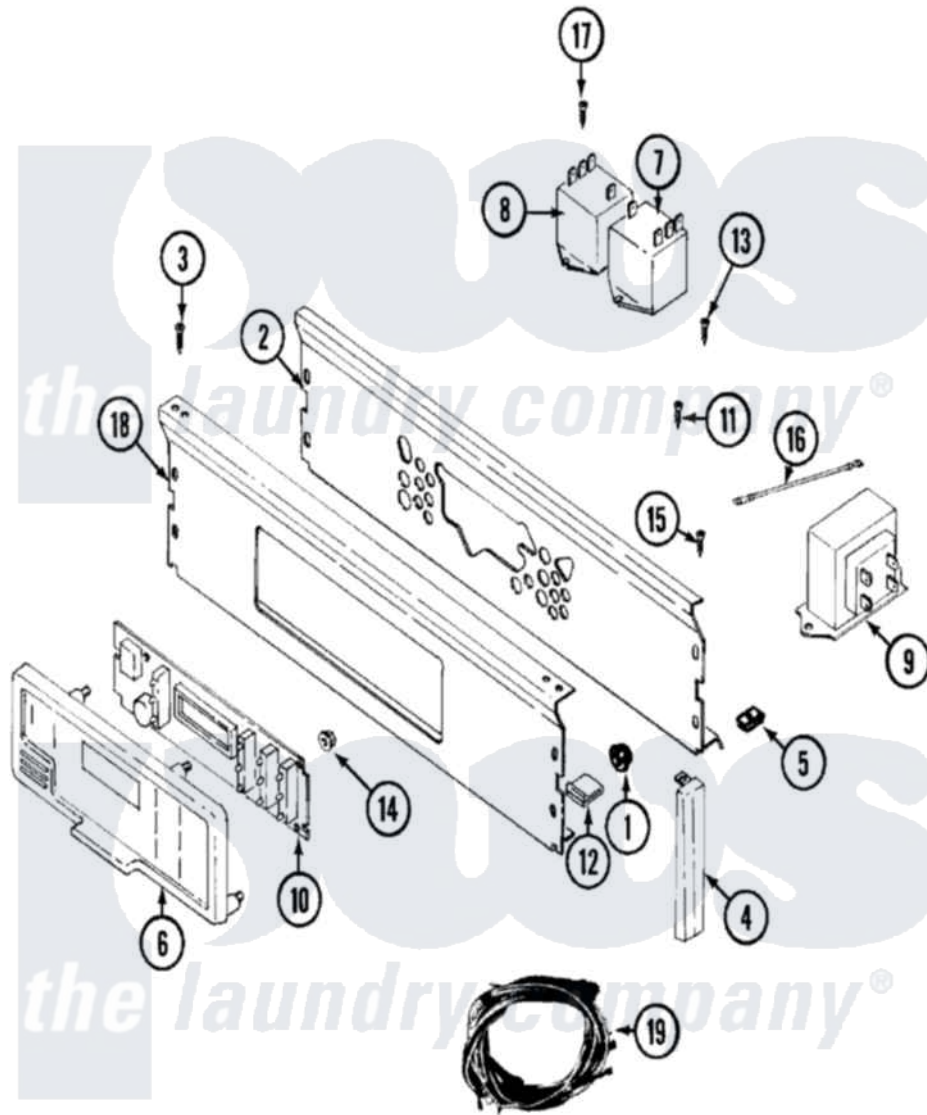

# Maytag LDE9904ACE 03 - CONTROL PANEL

Maytag Residential Maytag LDE9904ACE Dryer Parts Parts Diagram 03 - CONTROL PANEL  
 Click on the part number to view part

Item	Original Part Number	Replaced By	Status	Part Description
1	<a href="#">214872</a>			Palnut, End Cap Note: Nut, Lamp Holder
2	315028		Not Available	BACKUP PLATE
3	<a href="#">210932</a>			Screw, No.8 X 9/16 Ctsk Note: Screw, Inlet Duct
4	<a href="#">22001564</a>			Cap, End
"	<a href="#">22001291</a>			End Cap, Control Panel
"	22001565		Not Available	CAP, END (LT-WHT)
"	22001289		Not Available	END CAP, CTRL. PNL. (LT-WHT)
5	<a href="#">214894</a>			Fastener, End Cap
6	33001056		Not Available	PANEL ASSY., MOUNTING (WHT)
7	206824	<a href="#">W10133335</a>		Relay, Motor
8	<a href="#">306199</a>			Relay, Heater
9	<a href="#">207766</a>			Transformer
10	<a href="#">33001158</a>			Board Assembly, Circuit
11	211204	<a href="#">00767</a>		Screw, 8A X 3/8 HeX Washer

11	211294	<a href="#">90767</a>		Head Tapping
"	<a href="#">Y313559</a>			Screw
12	<a href="#">214897</a>			Pad, Control Panel
13	211294	<a href="#">90767</a>		Screw, 8A X 3/8 HeX Washer Head Tapping
14	<a href="#">912077</a>			Locknut, Reader Harness
15	210186	<a href="#">3370225</a>		Screw
16	<a href="#">205810</a>			Wire, Ground
17	Y251119	<a href="#">3177991</a>		Screw
18	33001279		Not Available	PANEL, CONTROL (WHT)
19	33001517		Not Available	HARNESS, WIRE
"	308323		Not Available	HARNESS, WIRE