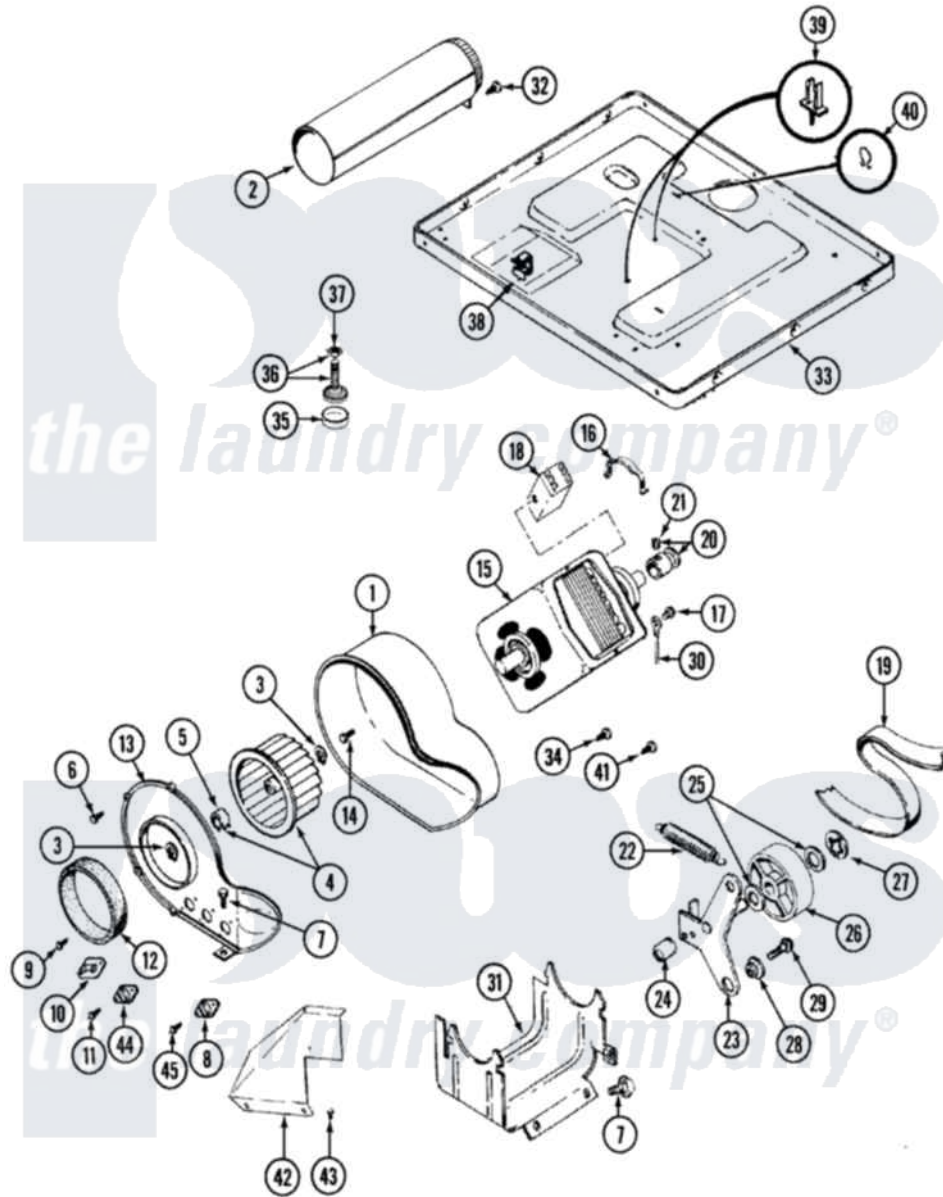

# Maytag LDE9904ACE 07 - MOTOR DRIVE

Maytag [Residential Maytag LDE9904ACE Dryer Parts](#) Parts Diagram 07 - MOTOR DRIVE  
 Click on the part number to view part

Item	Original Part Number	Replaced By	Status	Part Description
1	<a href="#">Y312893</a>			Housing, Blower
2	Y303442			EXHAUST DUCT ASSEMBLY
3	410233	<a href="#">9703438</a>		Ring-Retrn
4	<a href="#">Y303836</a>			Blower Wheel Assembly And Clamp
5	<a href="#">312967</a>			Clamp, Blower Housing
6	Y312961	<a href="#">W10116751</a>		Screw
7	<a href="#">Y313561</a>			Screw----NA
8	<a href="#">307200</a>			Thermostat, Limit
9	211294	<a href="#">90767</a>		Screw, 8A X 3/8 HeX Washer Head Tapping
10	<a href="#">306604</a>			Cut-Off, Thermal Part Not Used
11	314848	<a href="#">W10116760</a>		Screw
12	<a href="#">Y312901</a>			Seal, Housing Cover
13	314778		Not Available	COVER, BLOWER HOUSING
14	Y310632	<a href="#">1163839</a>		Screw